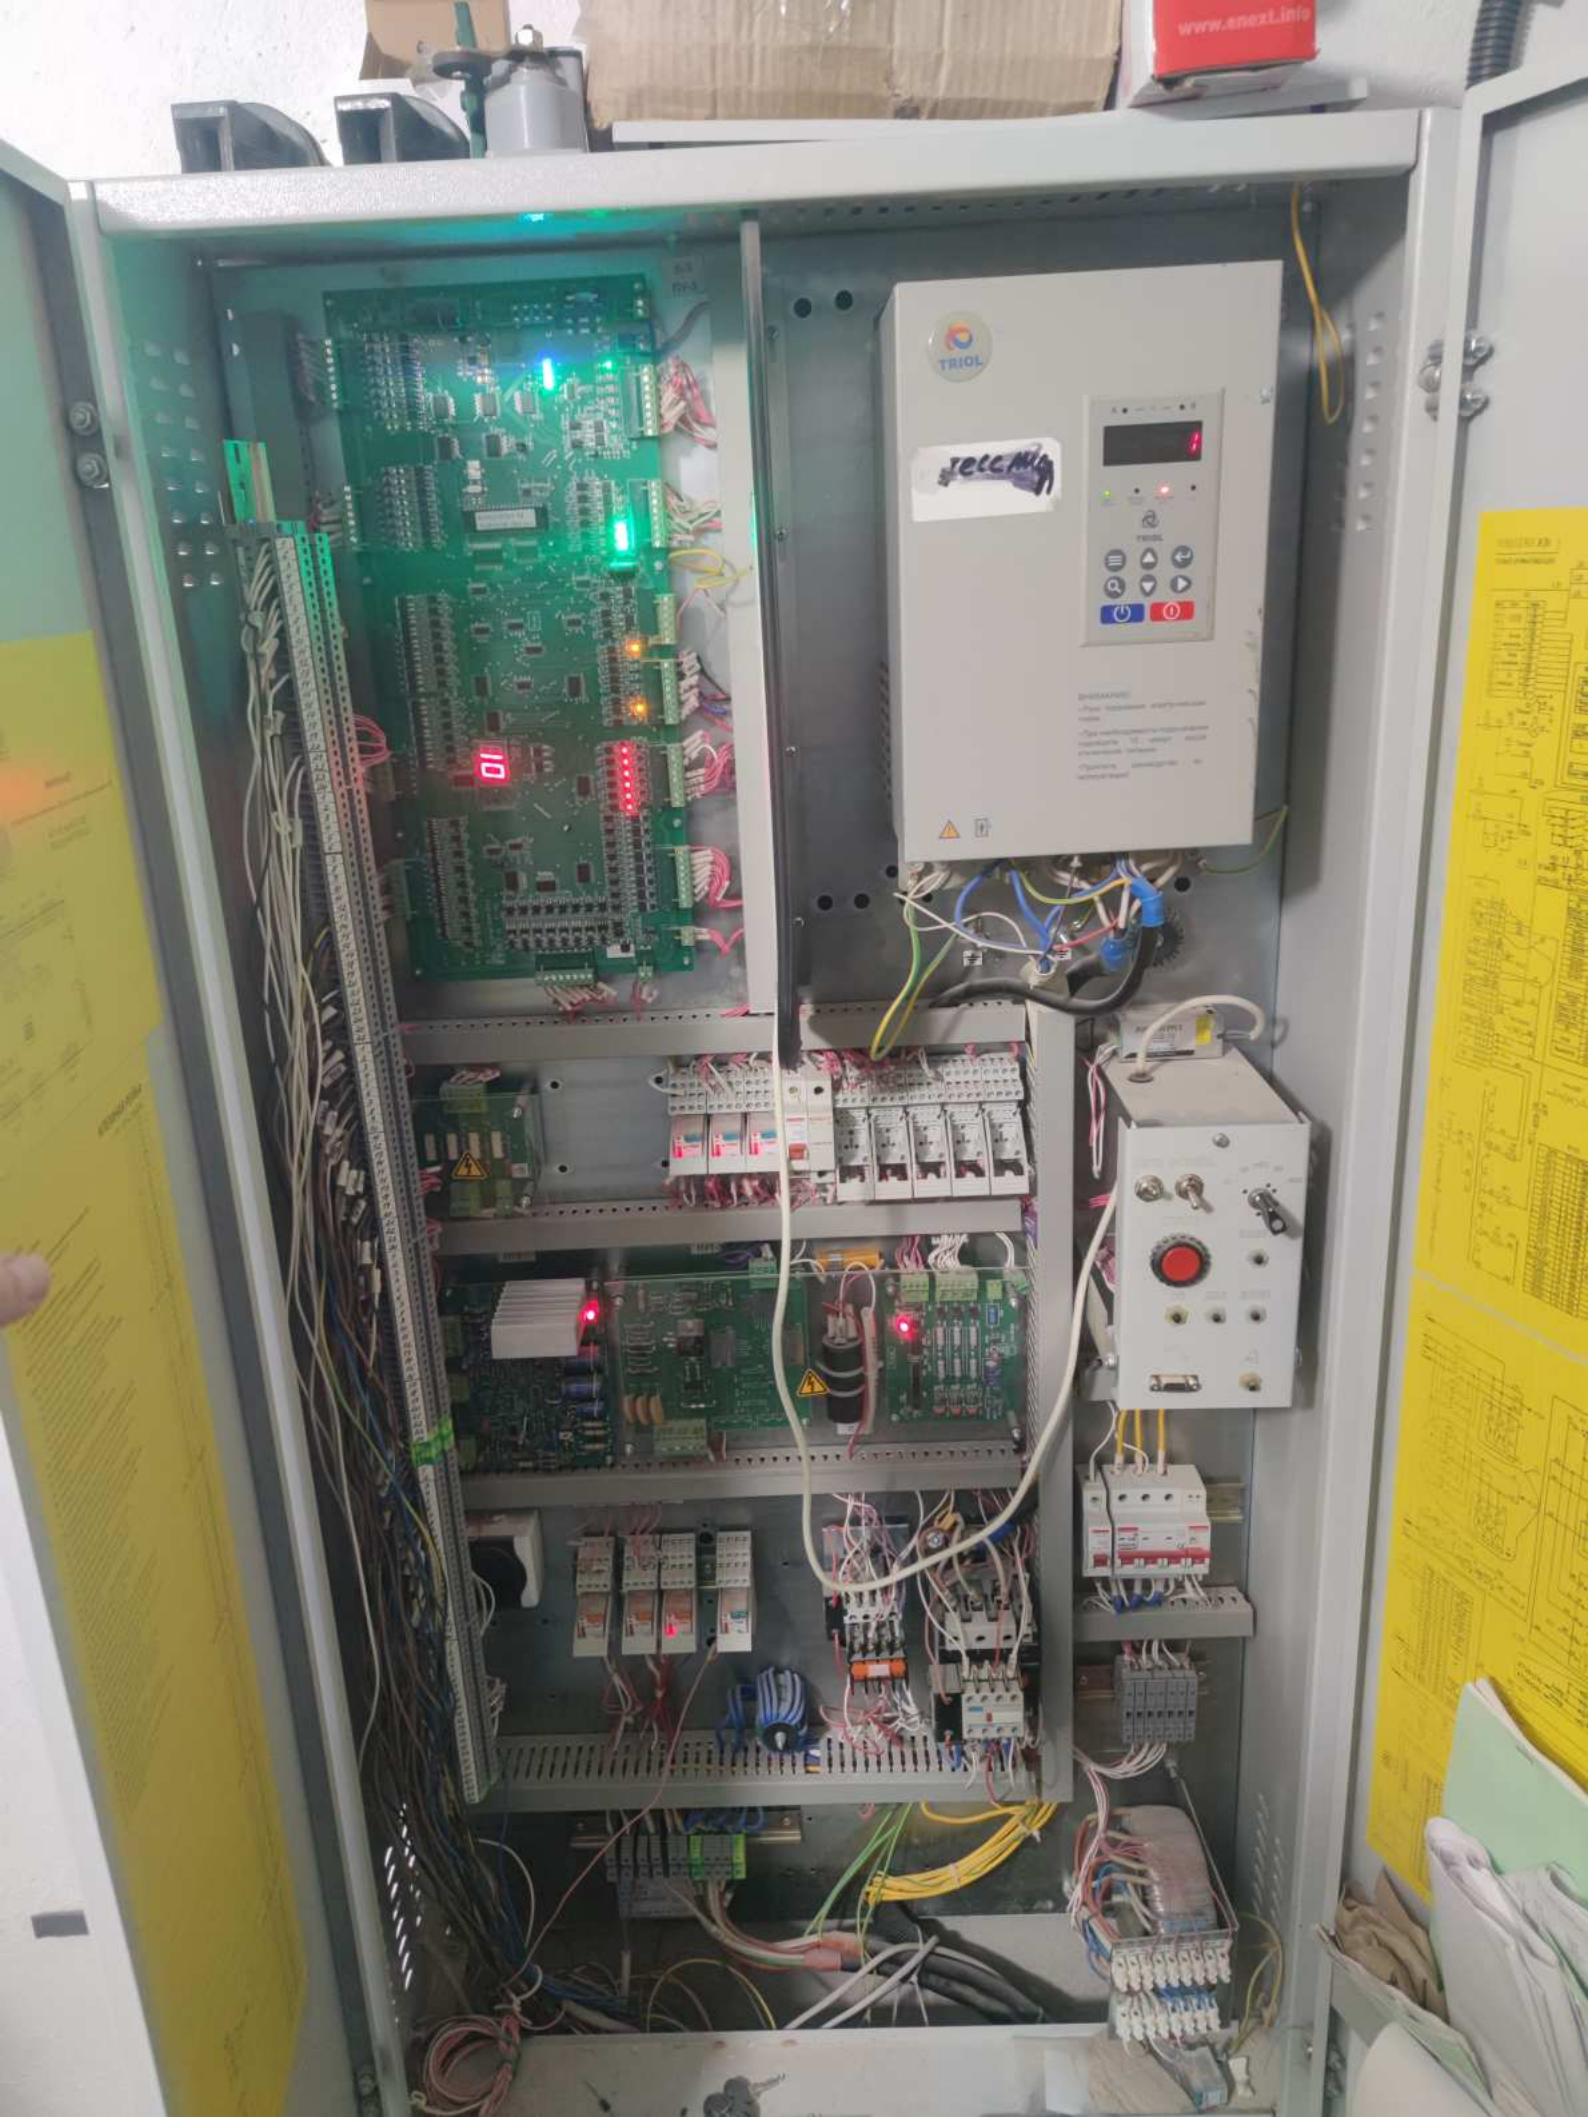

www.enexLini...

TECMA

Control panel interface featuring a small LCD display, several indicator LEDs, and a keypad with directional and function buttons. A red emergency stop button is located at the bottom of the keypad area.

Power supply unit with a large red rotary knob, several control knobs, and a power switch. It is connected to various cables and terminal blocks.