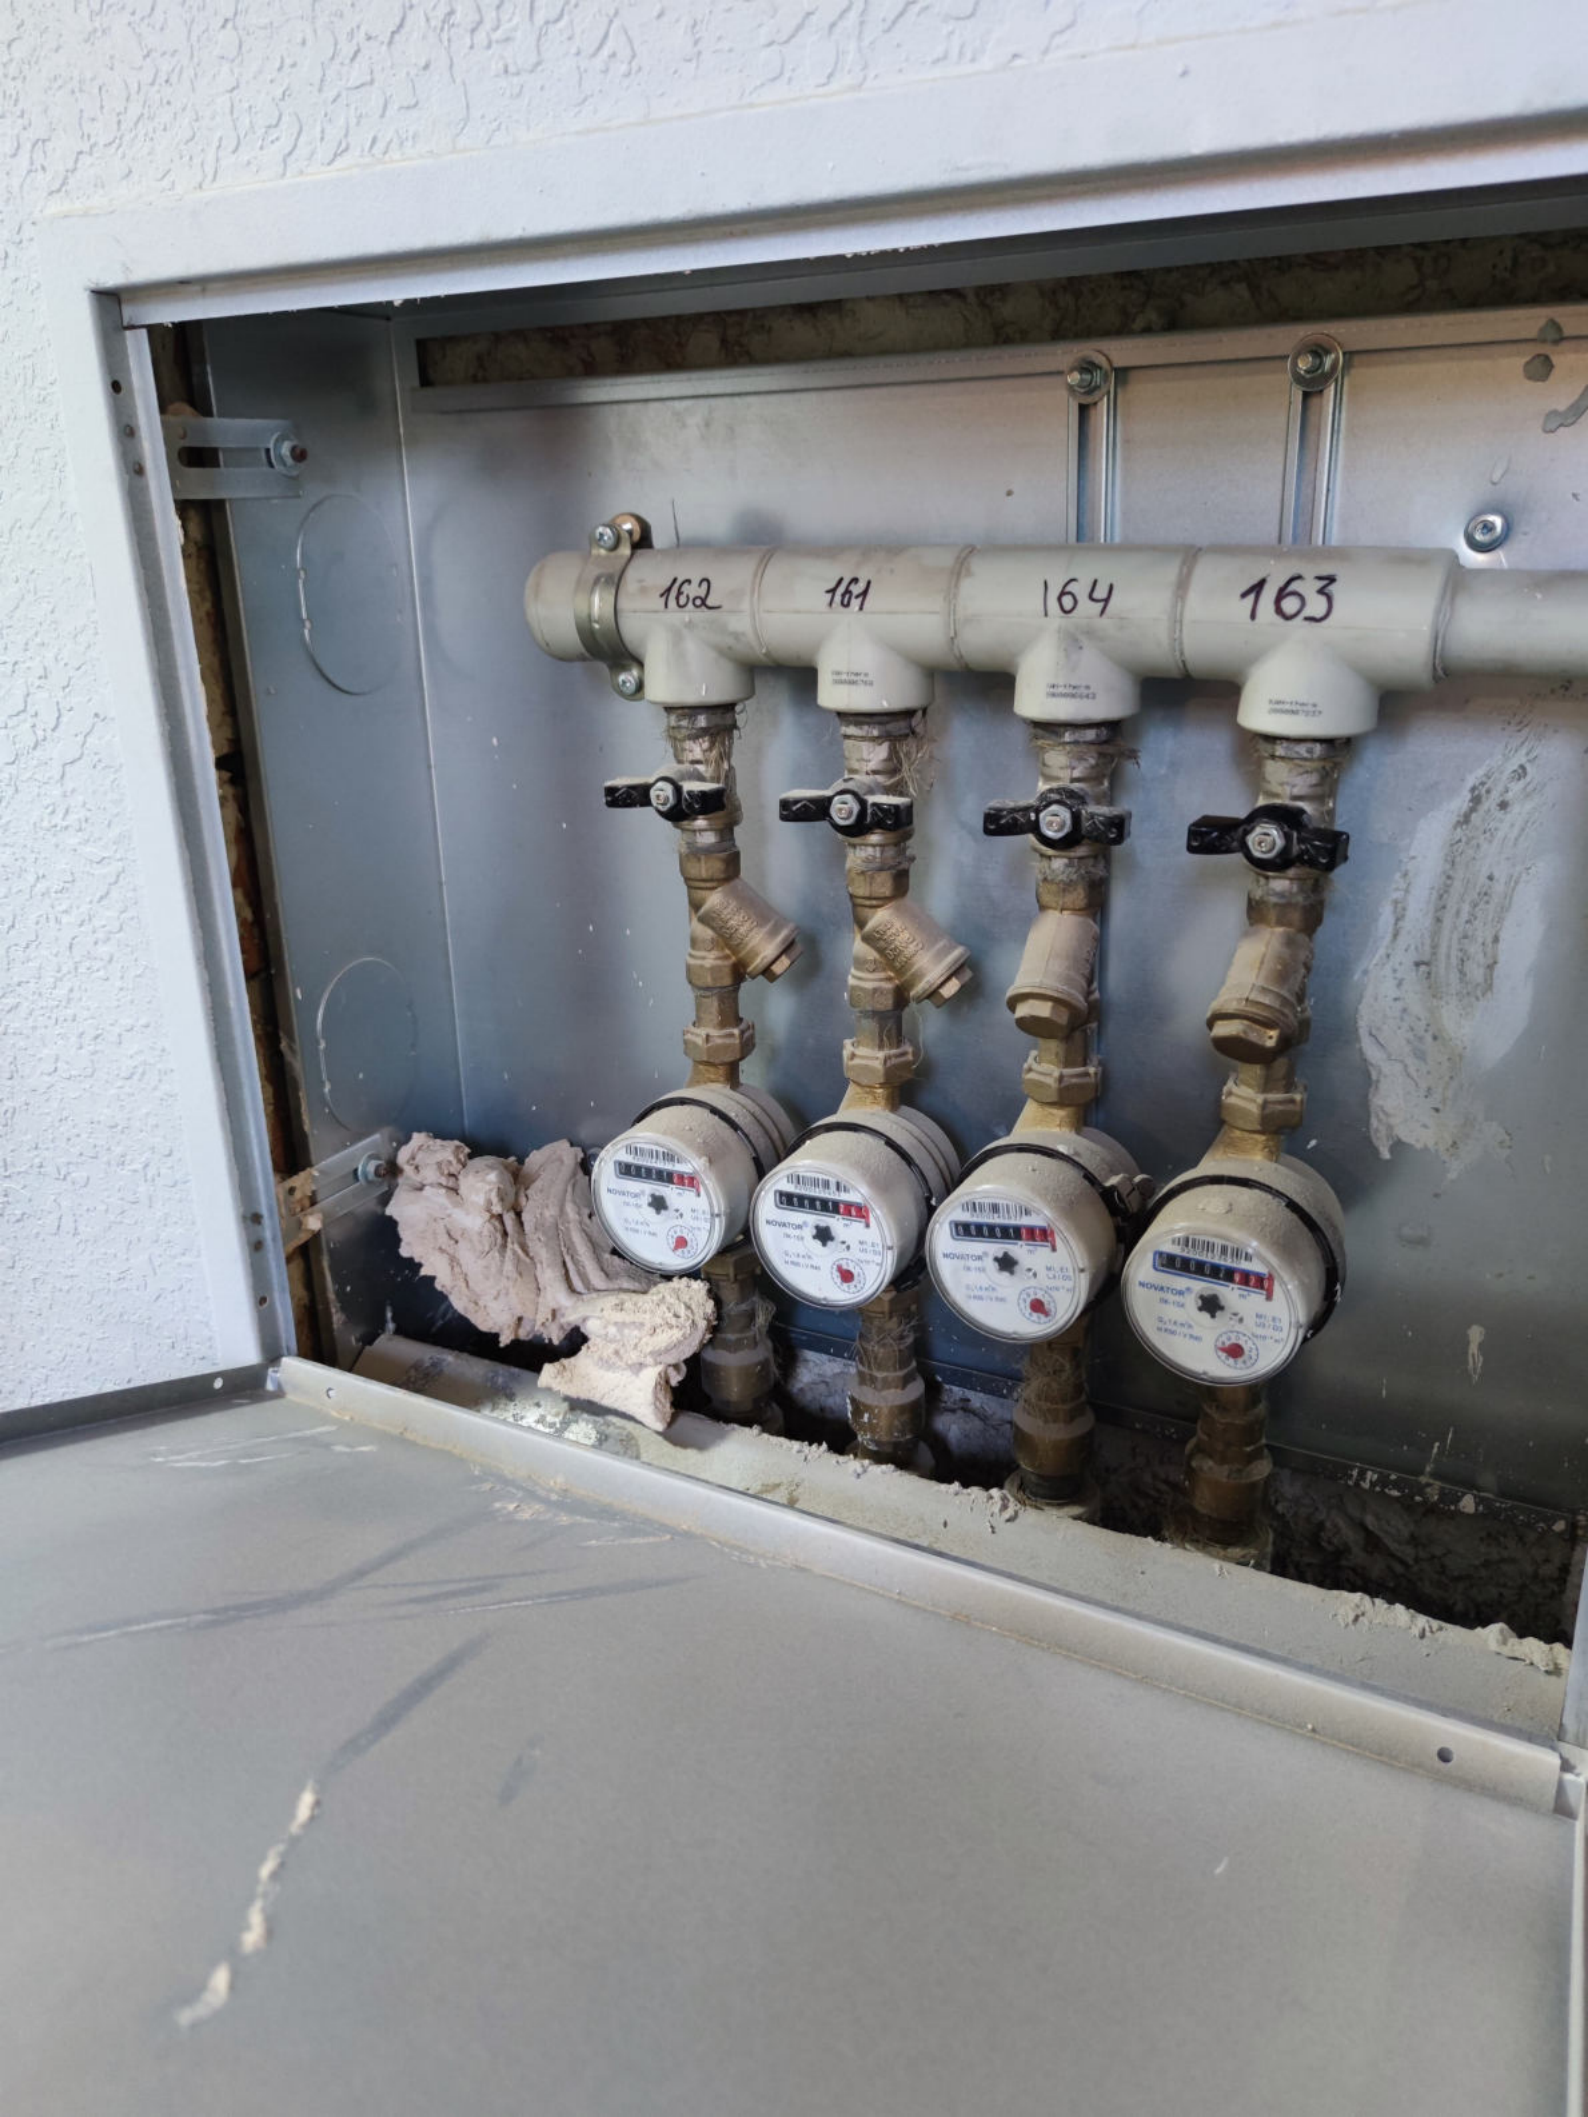

162

161

164

163

NOVATOR
100-100
MIL-83
1/2" x 1/2"
1/2" x 1/2"
1/2" x 1/2"

NOVATOR
100-100
MIL-83
1/2" x 1/2"
1/2" x 1/2"
1/2" x 1/2"

NOVATOR
100-100
MIL-83
1/2" x 1/2"
1/2" x 1/2"
1/2" x 1/2"

NOVATOR
100-100
MIL-83
1/2" x 1/2"
1/2" x 1/2"
1/2" x 1/2"