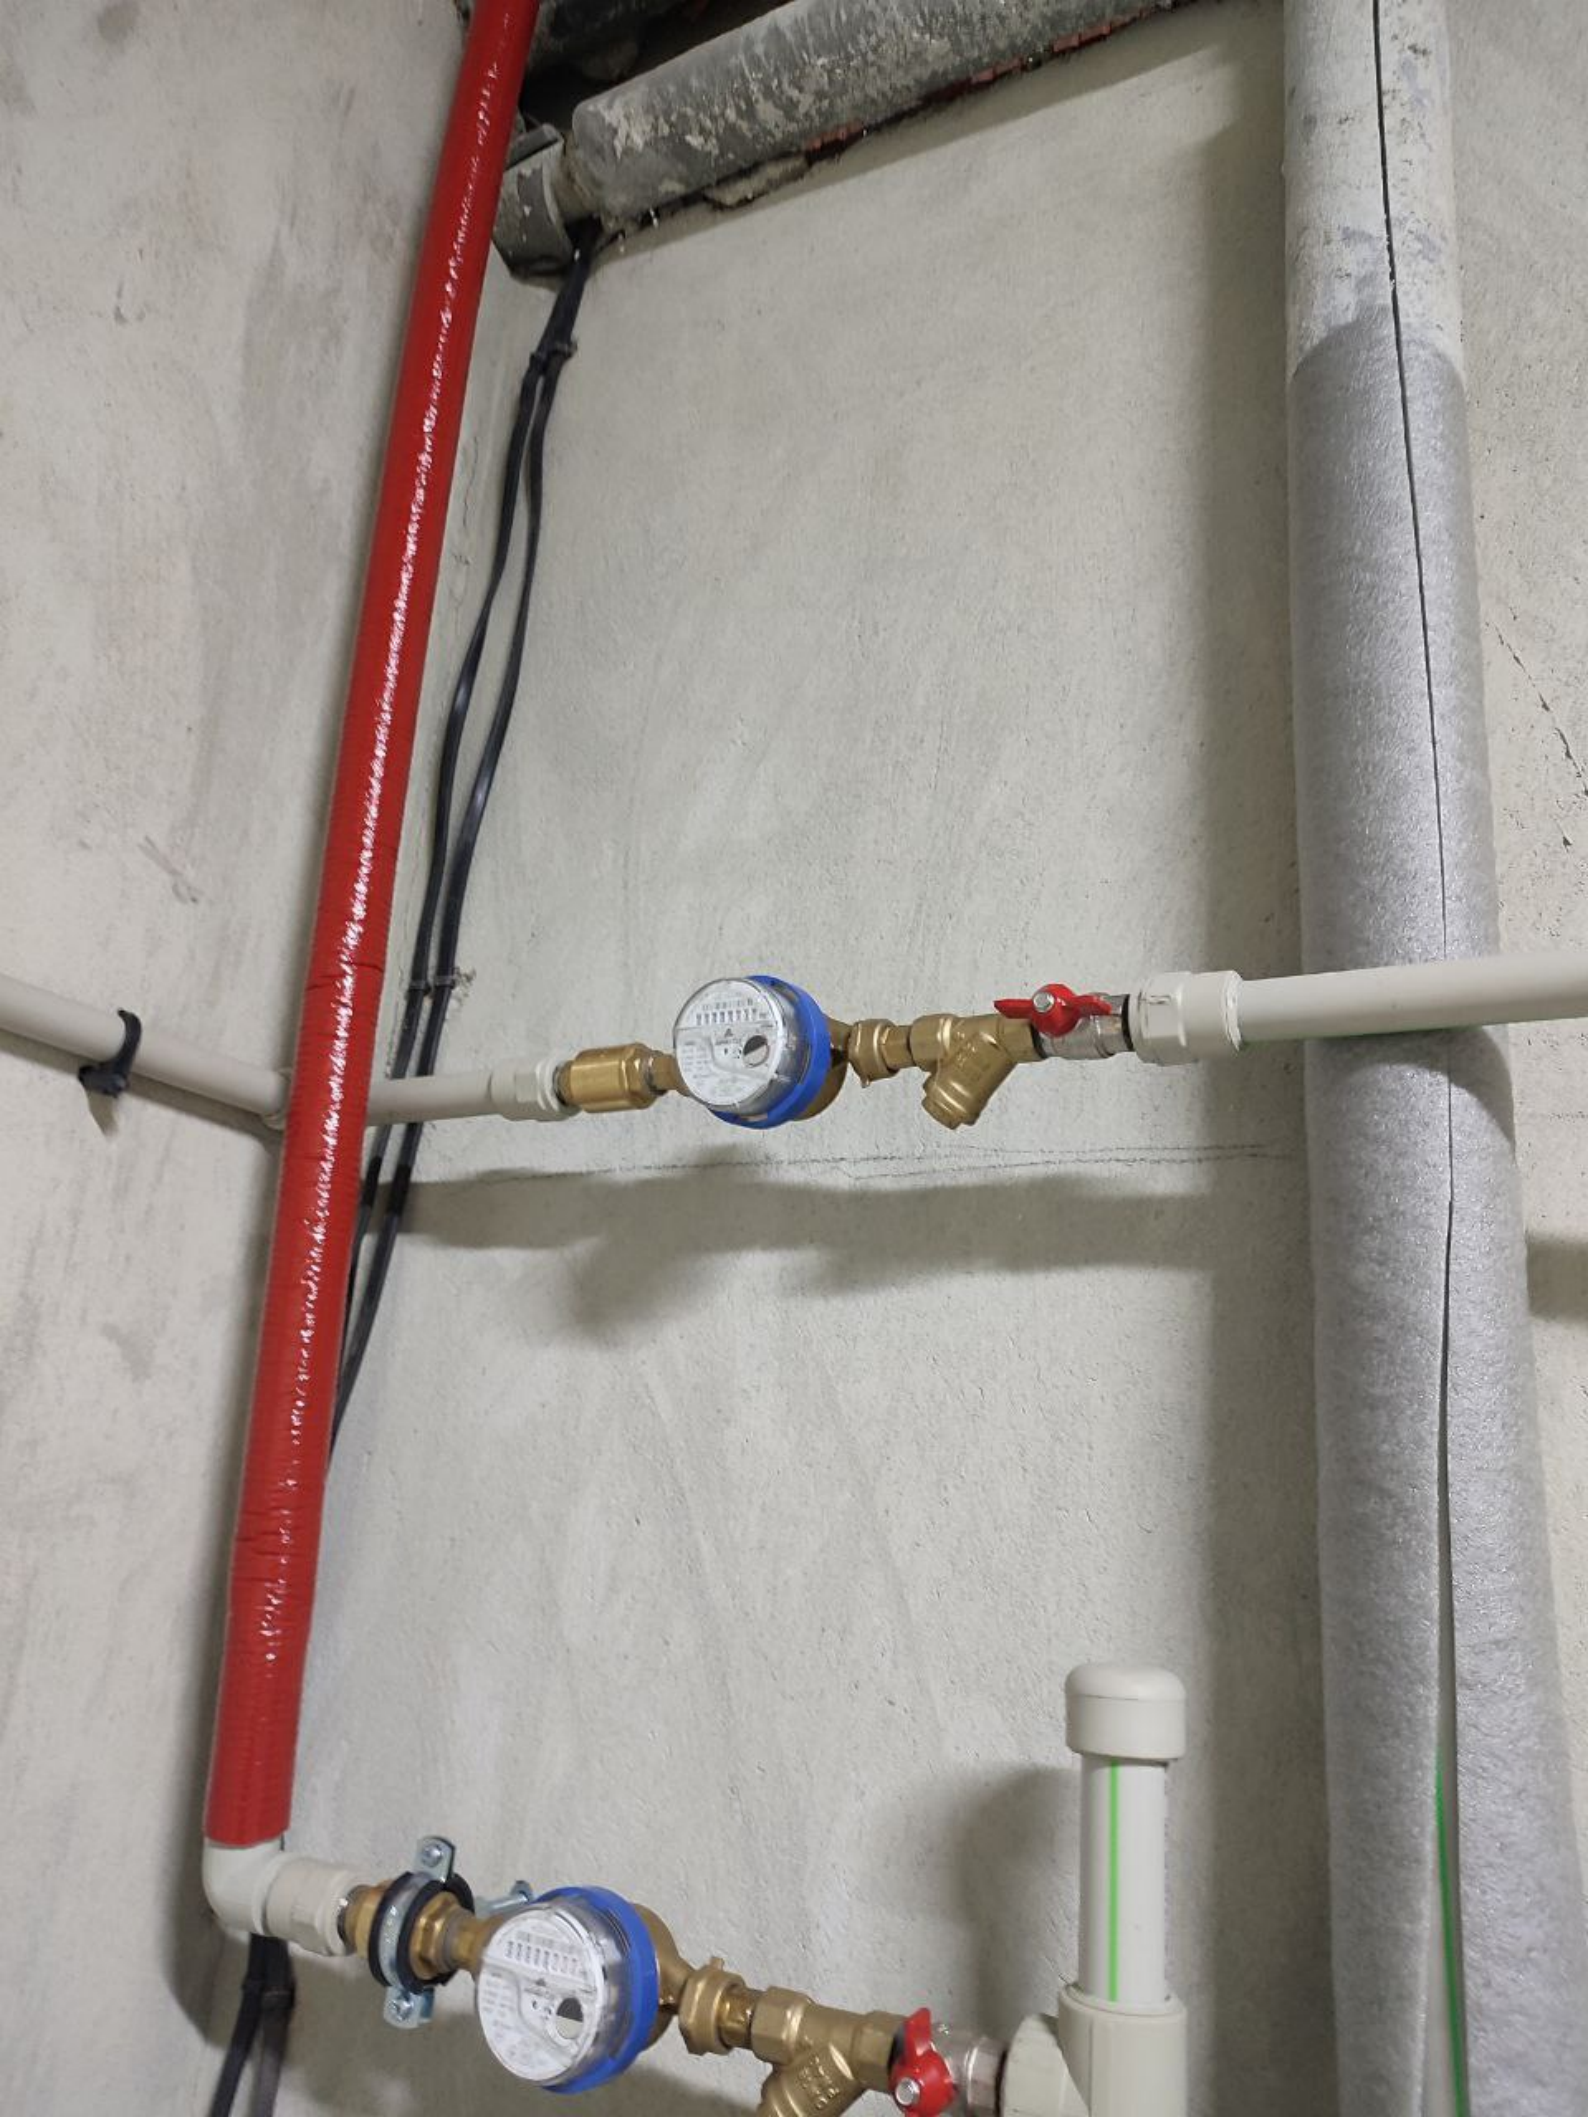

4 n  
P 50  
P  
2.

ВИХІД

KNC55  
Φ50  
12.4

ВИХІД

thermex

thermomax

Control panel with a digital display and a dial.

A white tankless water heater is mounted on the wall. It has a control panel with a digital display and buttons. A power cord is plugged into the bottom of the unit.

A white water meter is mounted on the wall, connected to a black pipe. It has a red handle and a small display window.

A water filtration system is installed on the wall. It features a blue filter housing, a black handle, and various pipes and valves. The system is labeled with handwritten text "M4D".