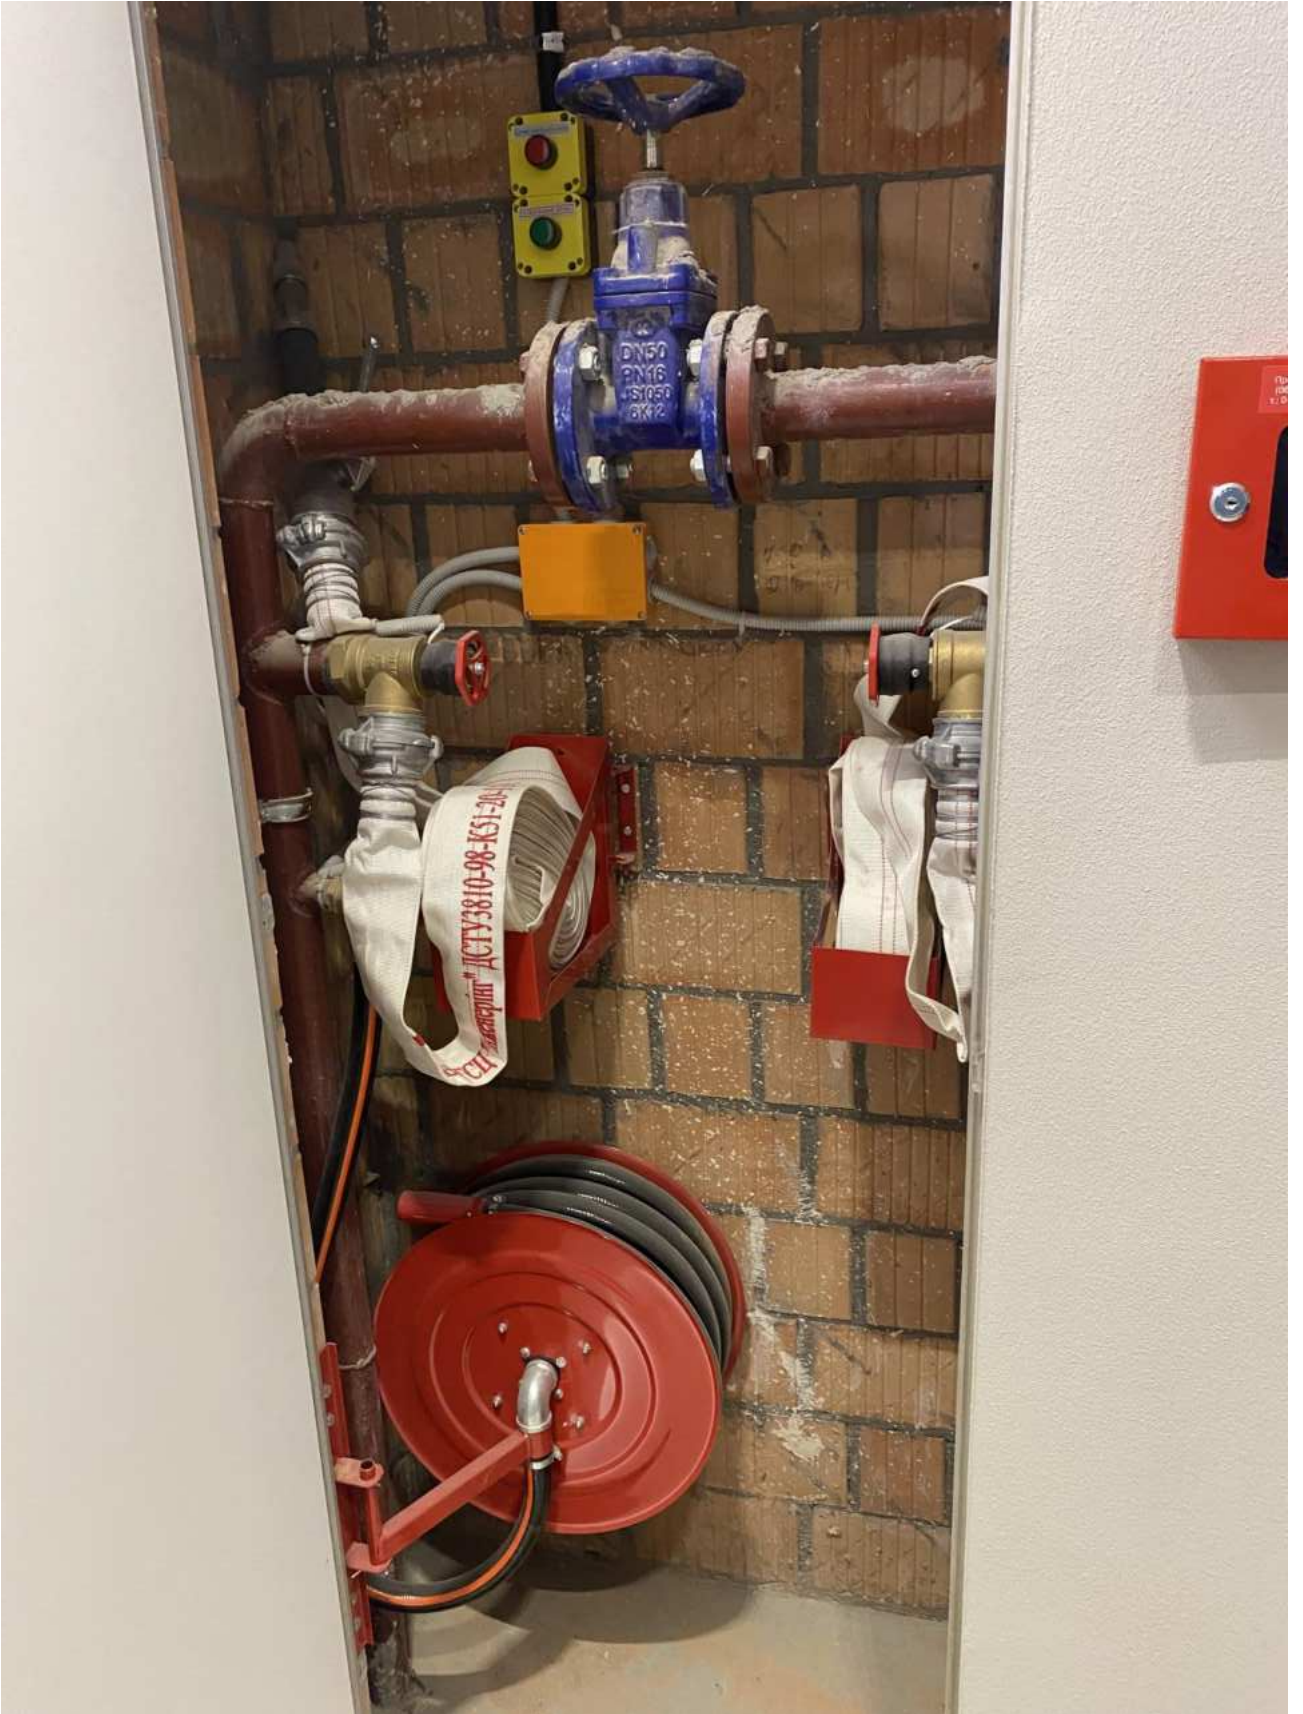

WC
STROLLER
PARKING

EXIT
ELEVATOR
LOBBY

LUMINER.Home

16
floor

15 ПОВЕРХ

13
floor

12
floor

41-2

ЛІФТ
↓ ↑
[Pictogram: Woman, Man, Wheelchair]
[Braille]

41-2

WARNING

WARNING