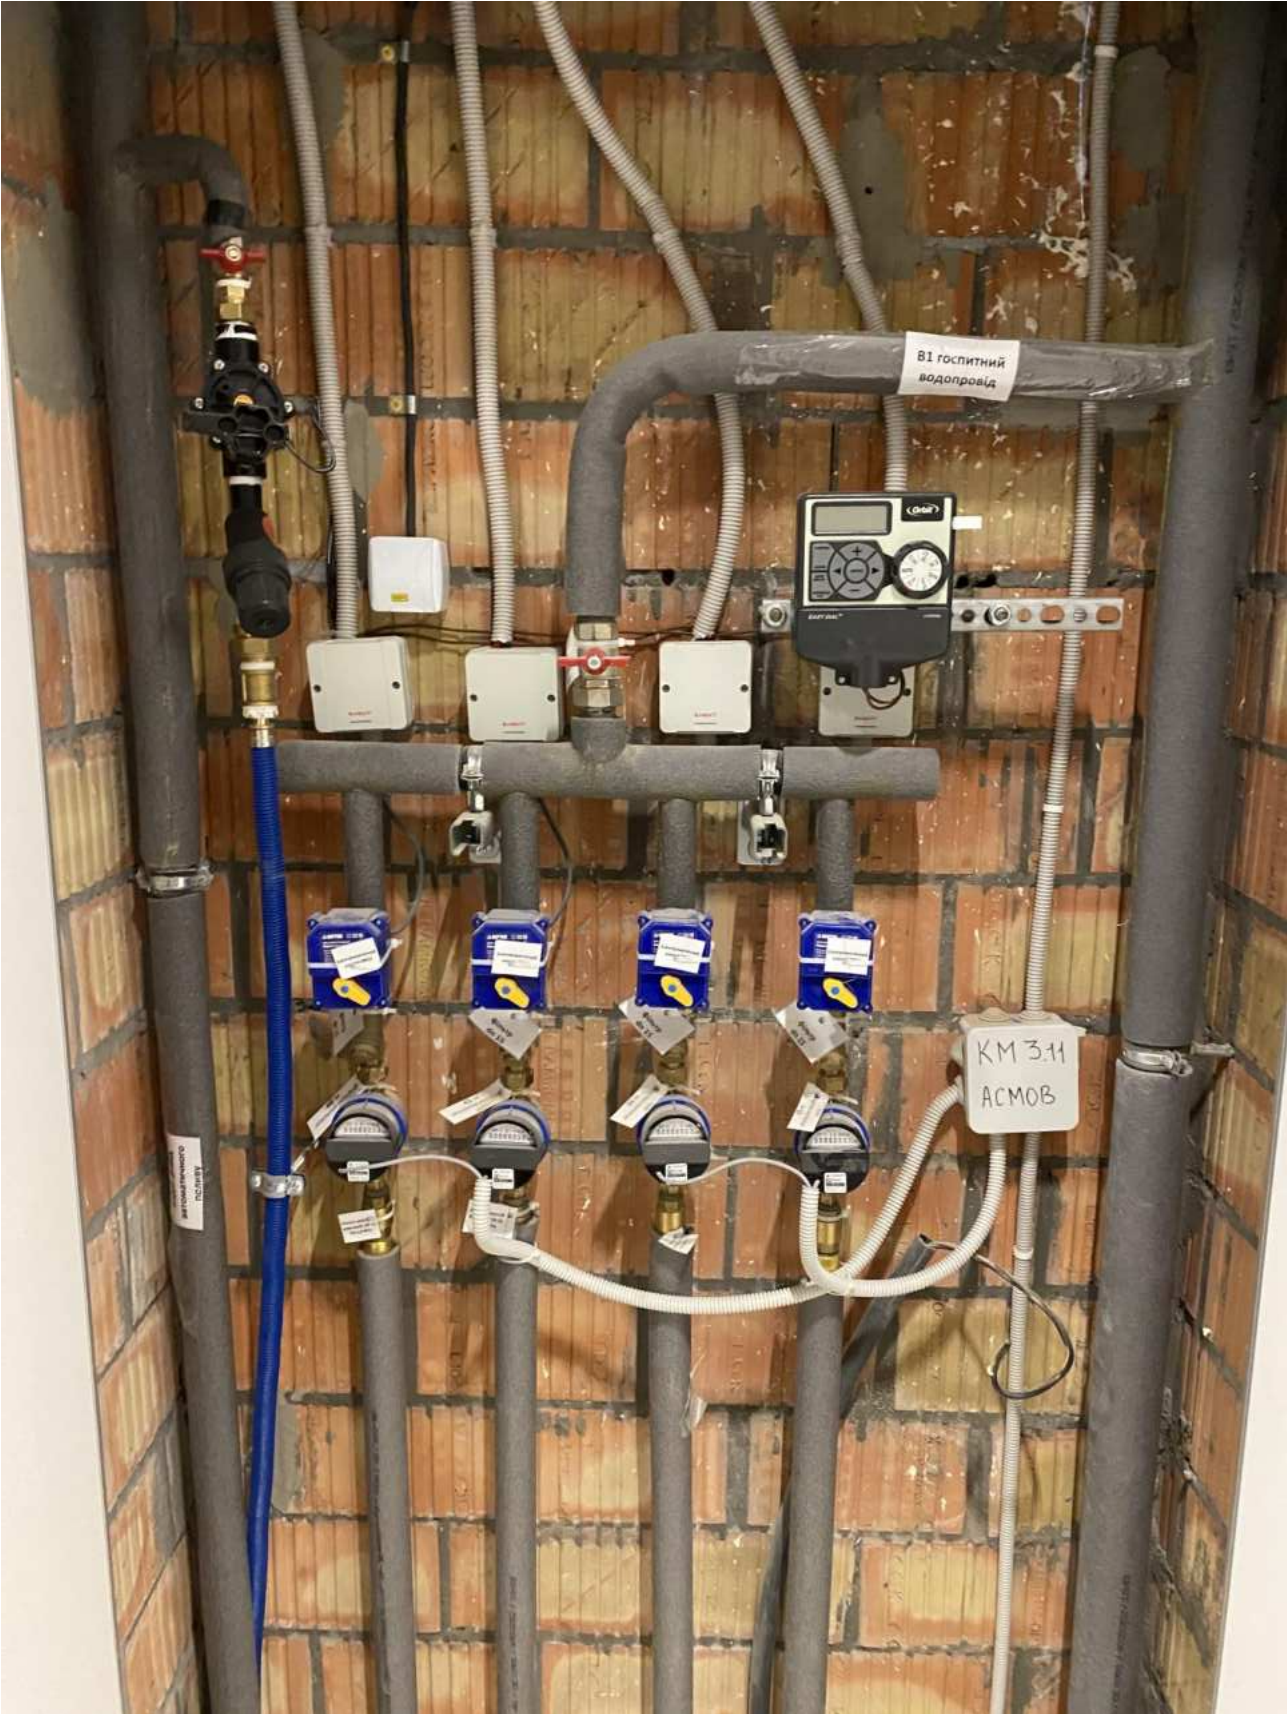

WC
STROLLER
PARKING

EXIT
ELEVATOR
LOBBY

LUMINER.Home

16
floor

15 ПОВЕРХ

13
floor

12
floor

41-2

ЛІФТ
↓ ↑
[Pictogram: Woman, Man, Wheelchair]
[Braille]

41-2

WARNING

WARNING