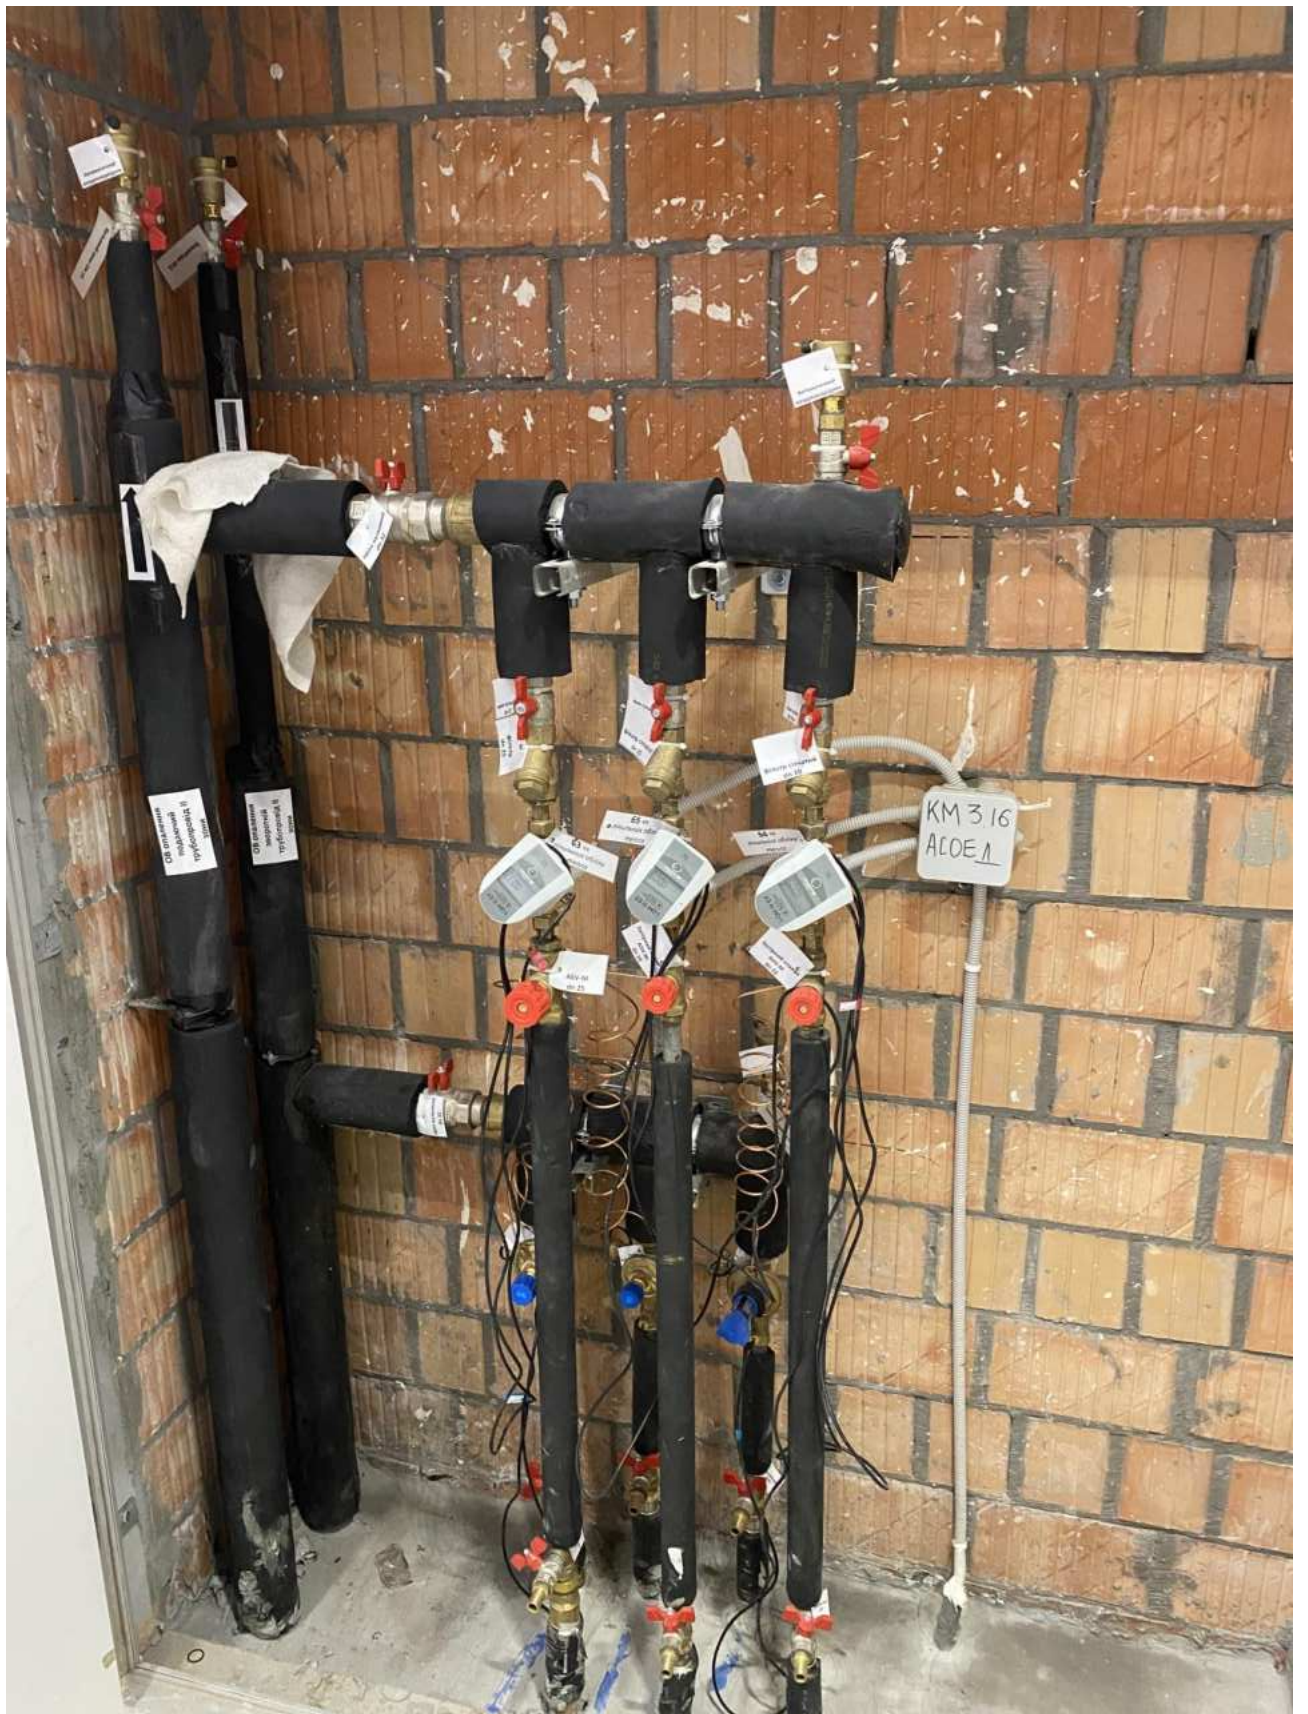

WC
STROLLER
PARKING

EXIT
ELEVATOR
LOBBY

LUMINER.Home

16
floor

15 ПОВЕРХ

13
floor

12
floor

41-2

ЛІФТ
↓ ↑
[Pictogram: Woman, Man, Wheelchair]
[Braille]

41-2

WARNING

WARNING