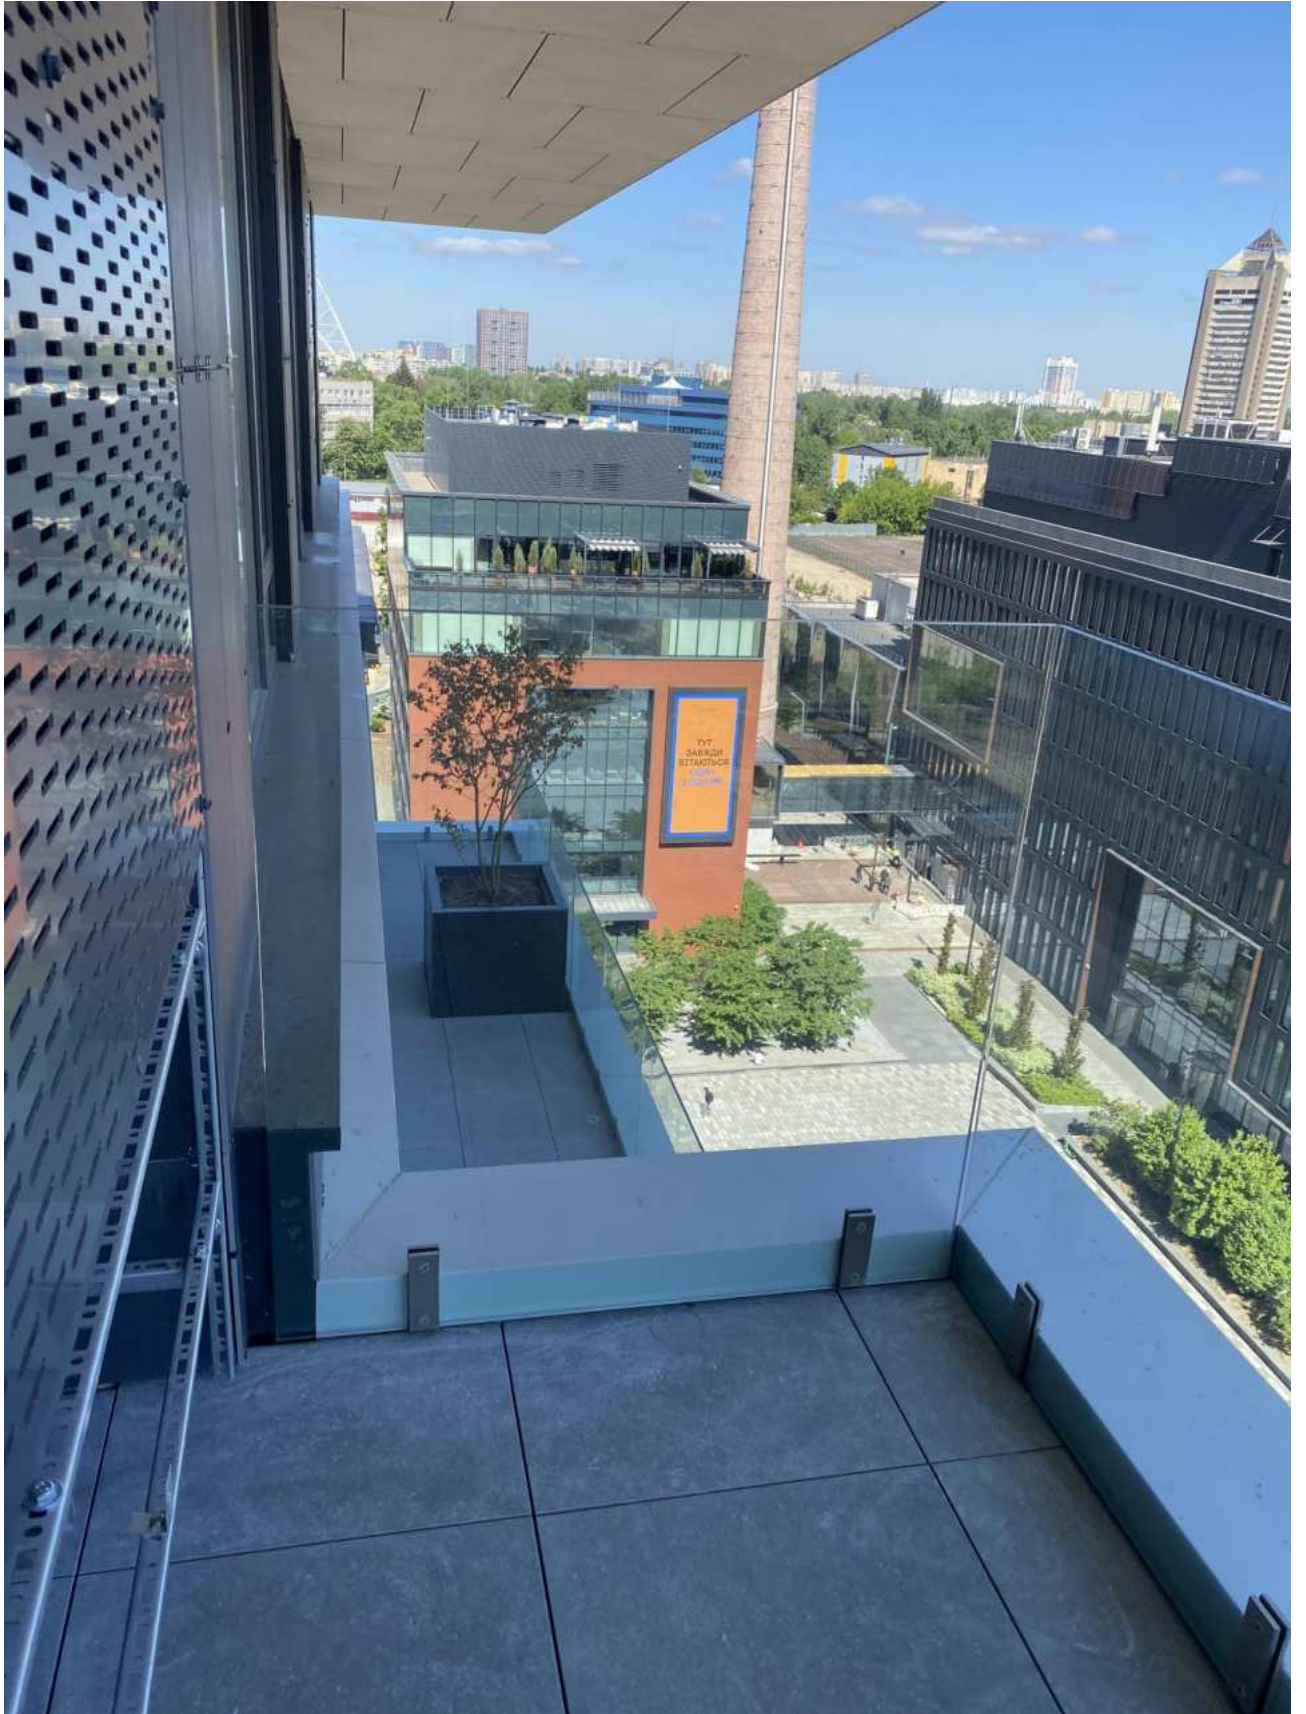

WC
STROLLER
PARKING

EXIT
ELEVATOR
LOBBY

LUMINER.Home

16
floor

15 ПОВЕРХ

13
floor

12
floor

41-2

ЛІФТ
↓ ↑
[Pictogram: Woman, Man, Wheelchair]
[Braille]

41-2

WARNING

WARNING