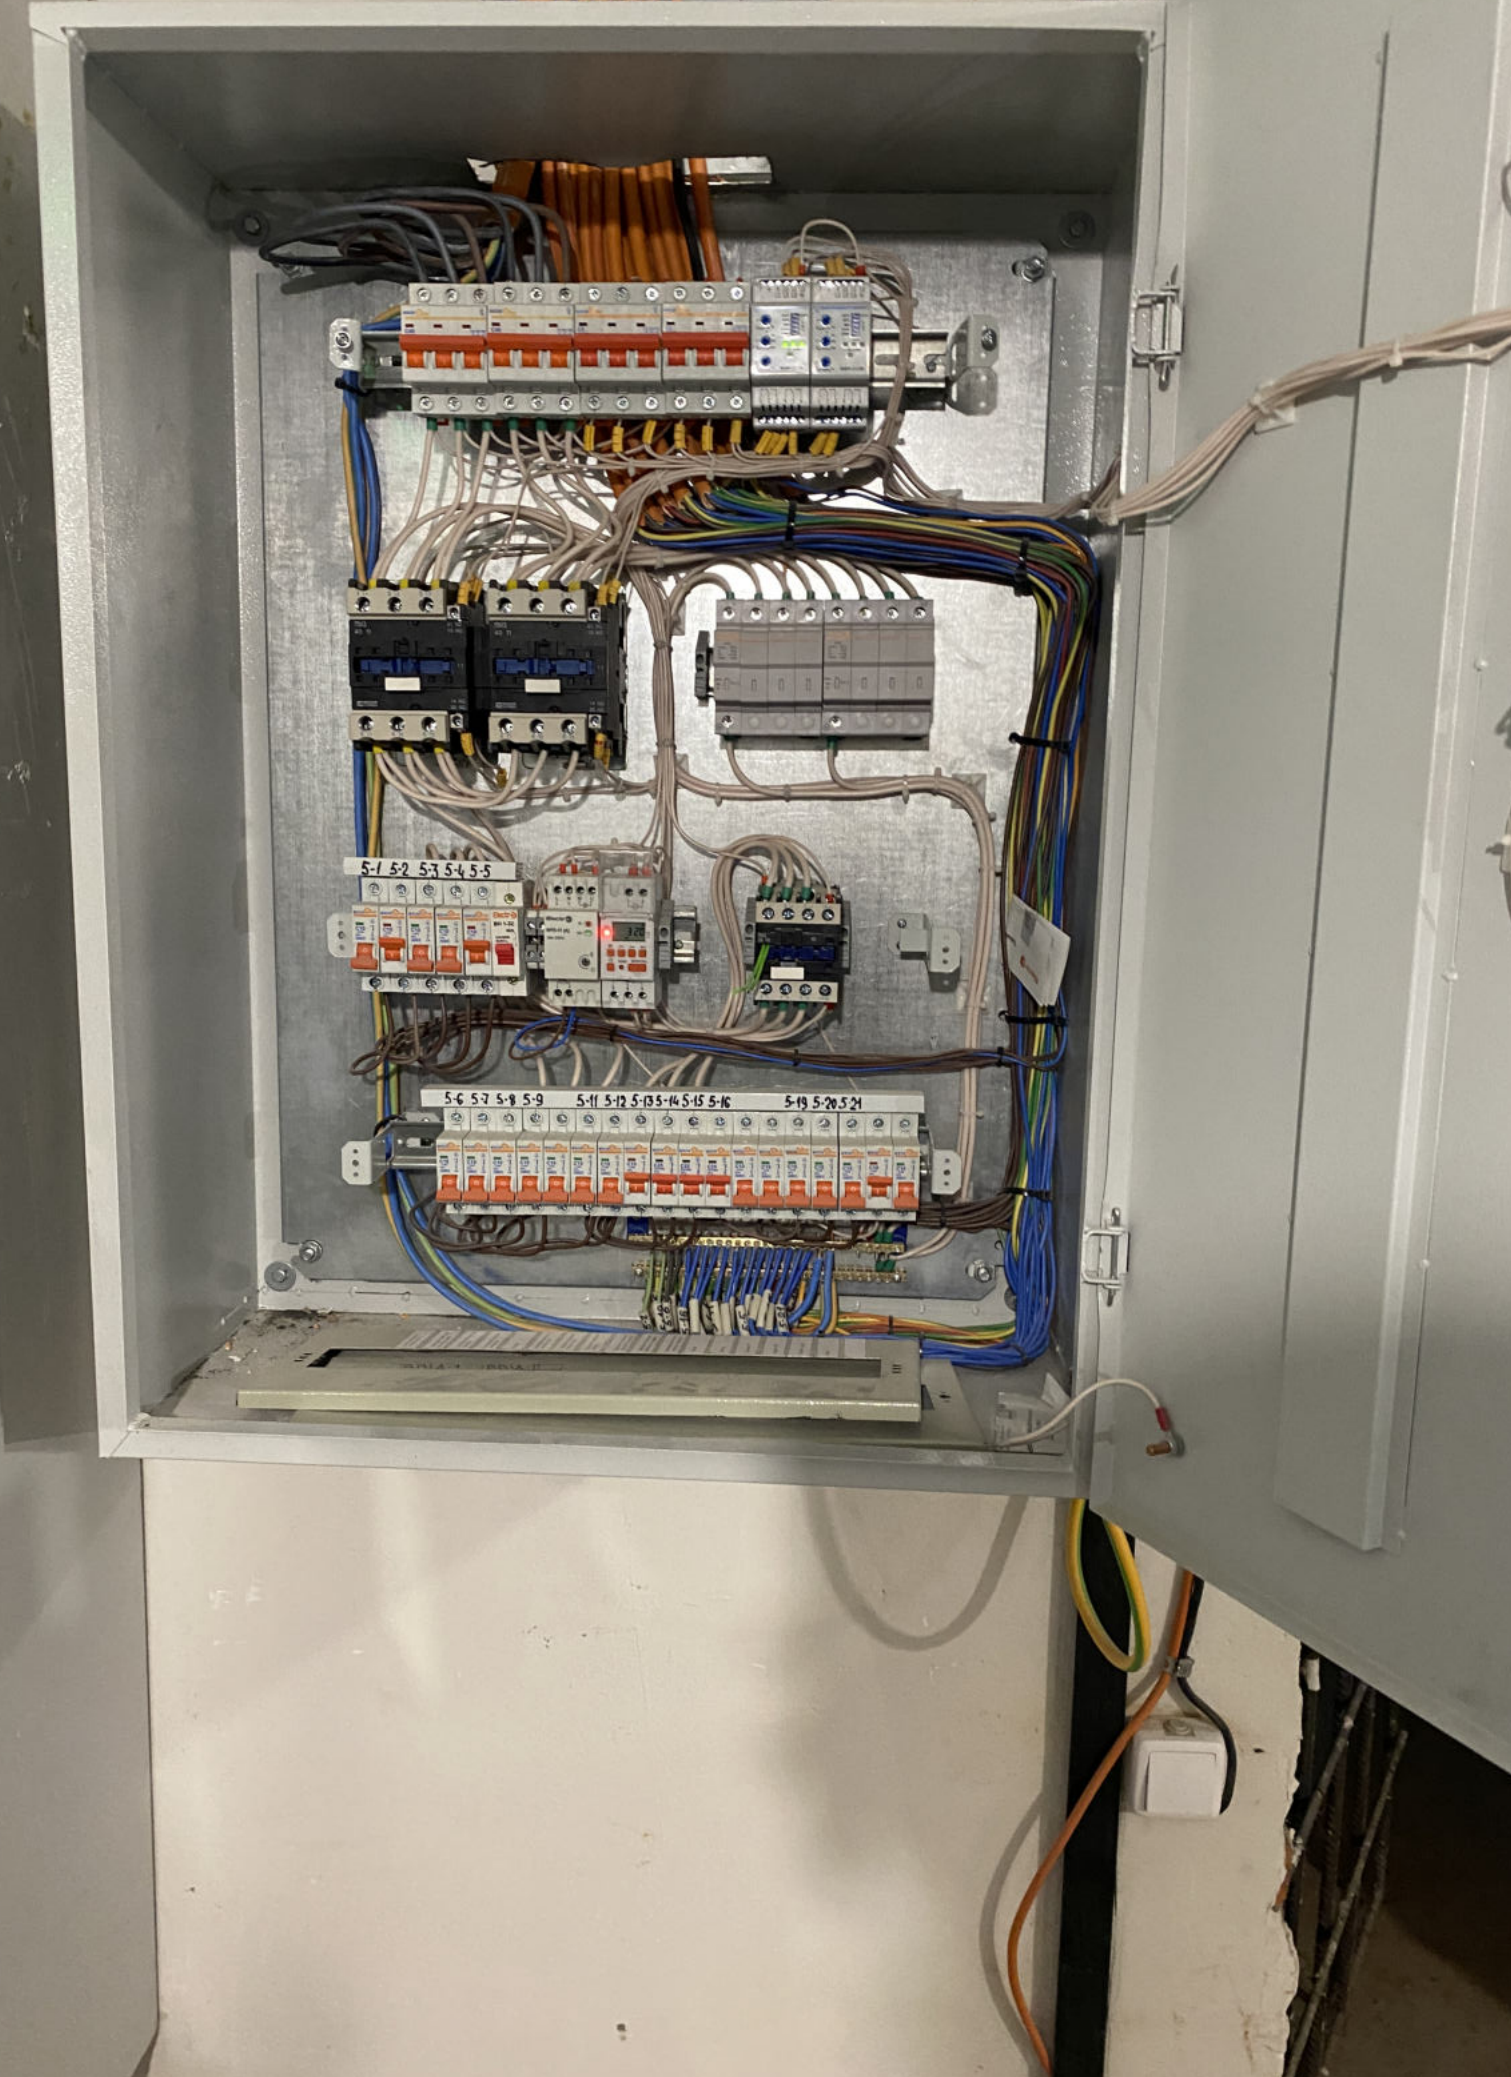

5-1 5-2 5-3 5-4 5-5

5-6 5-7 5-8 5-9 5-11 5-12 5-13 5-14 5-15 5-16 5-19 5-20 5-21