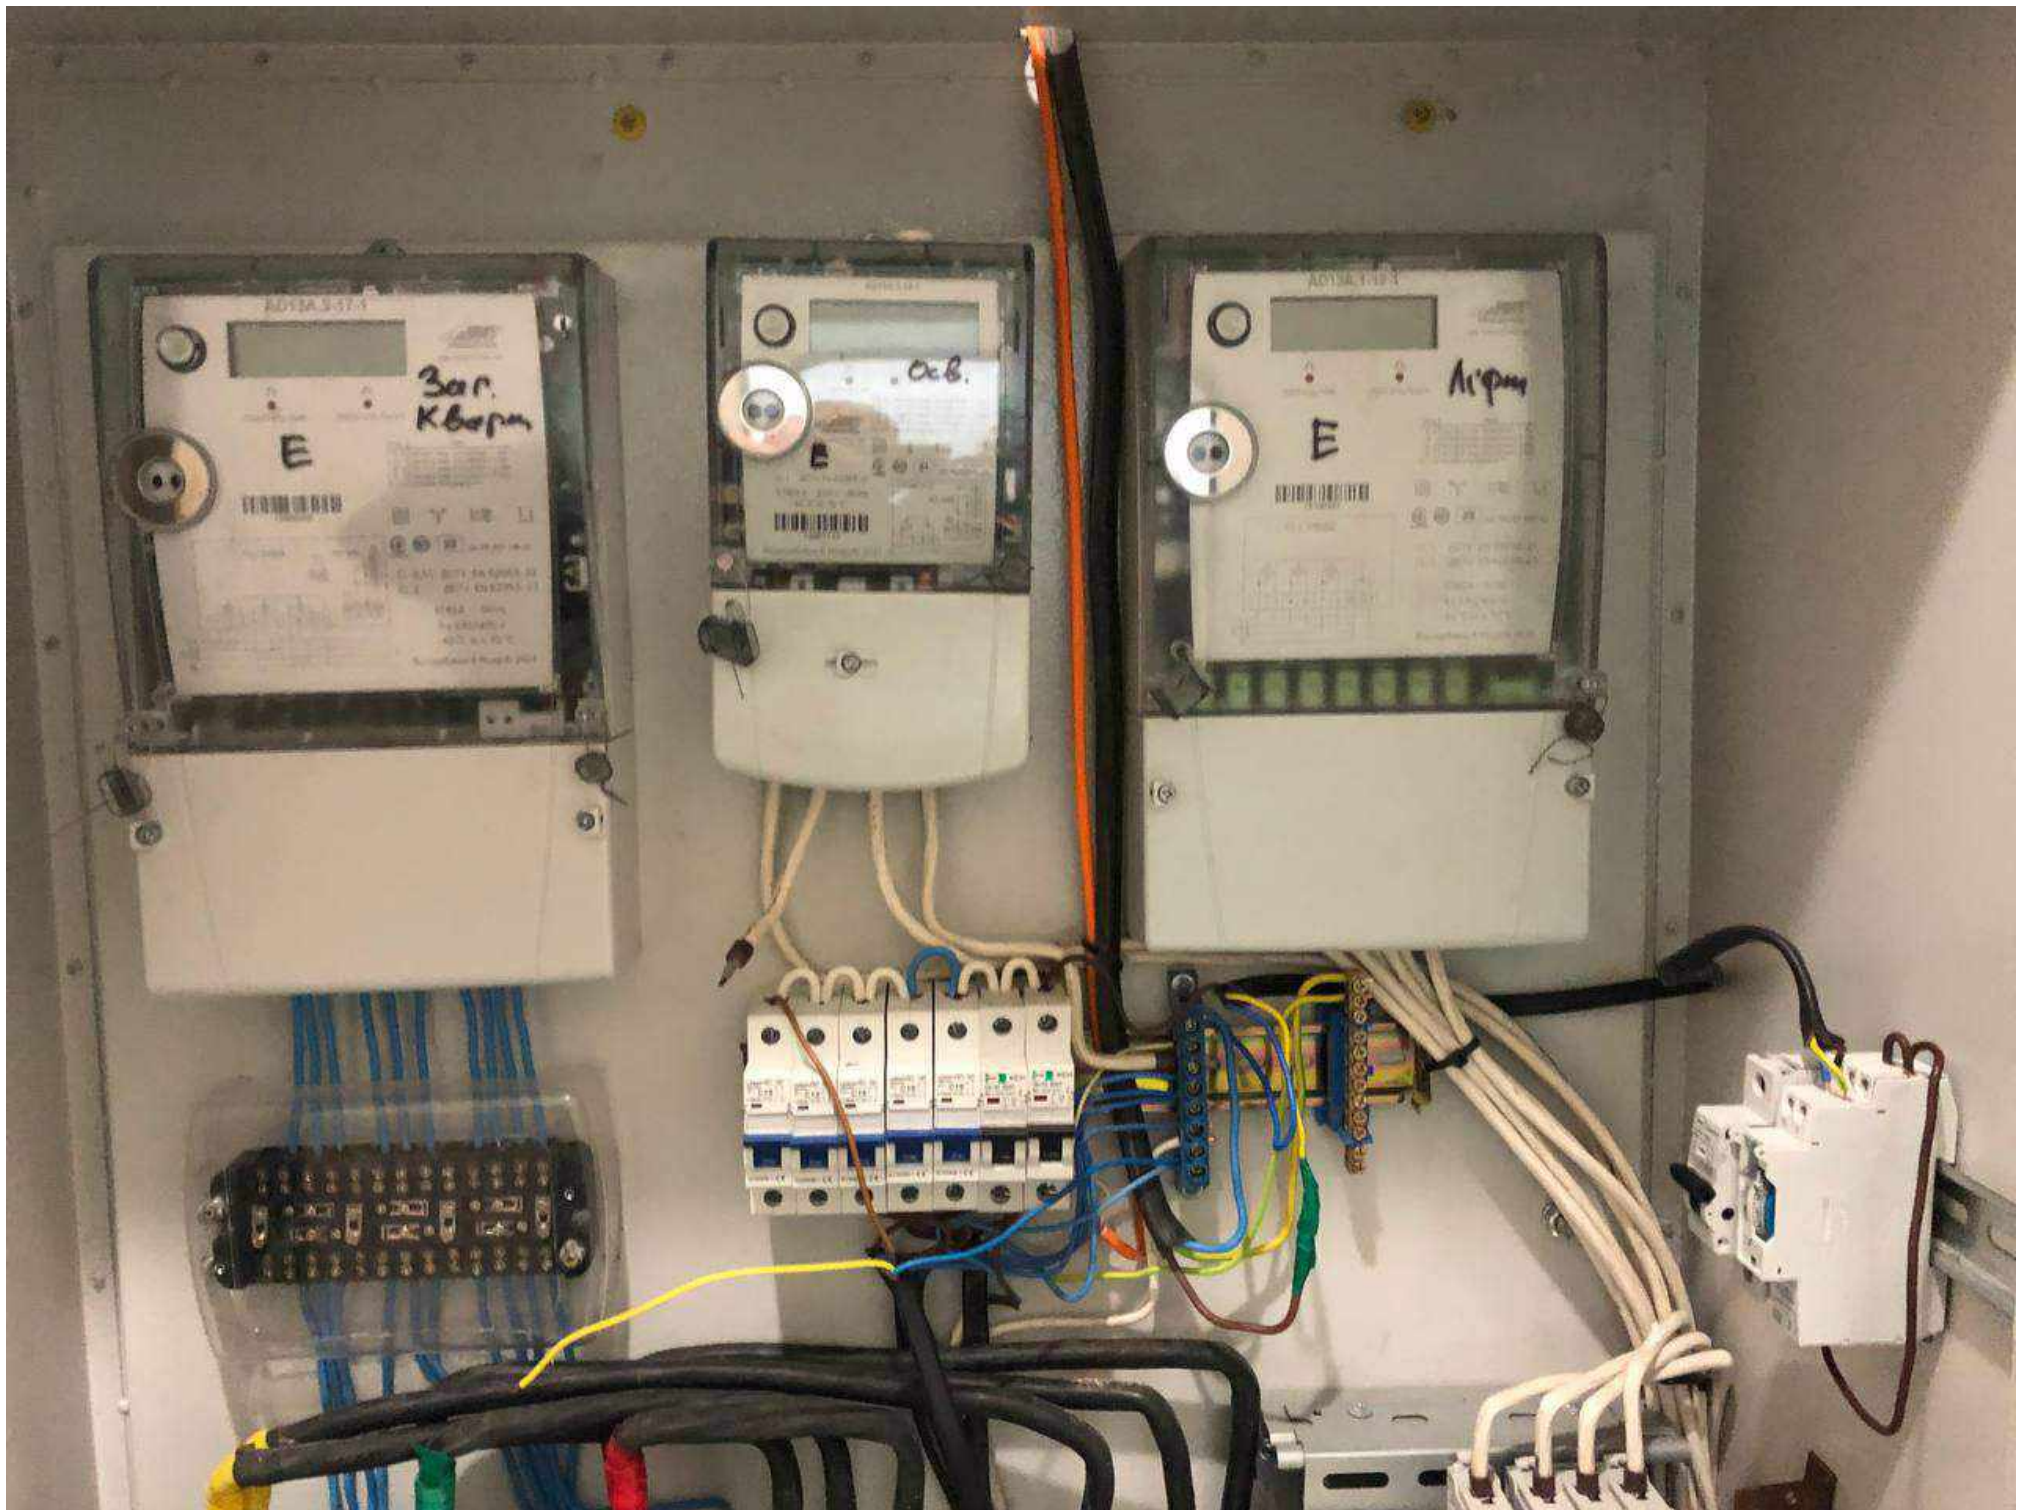

DİKKATI
Buradan Açınız
ATTENTION!
Open Here

E.E.A.

EEA

EEA
Digital
Three control knobs and a digital display screen.

Gas meter with a digital display and a yellow label.

ВИХІД

1

EV-04 KB