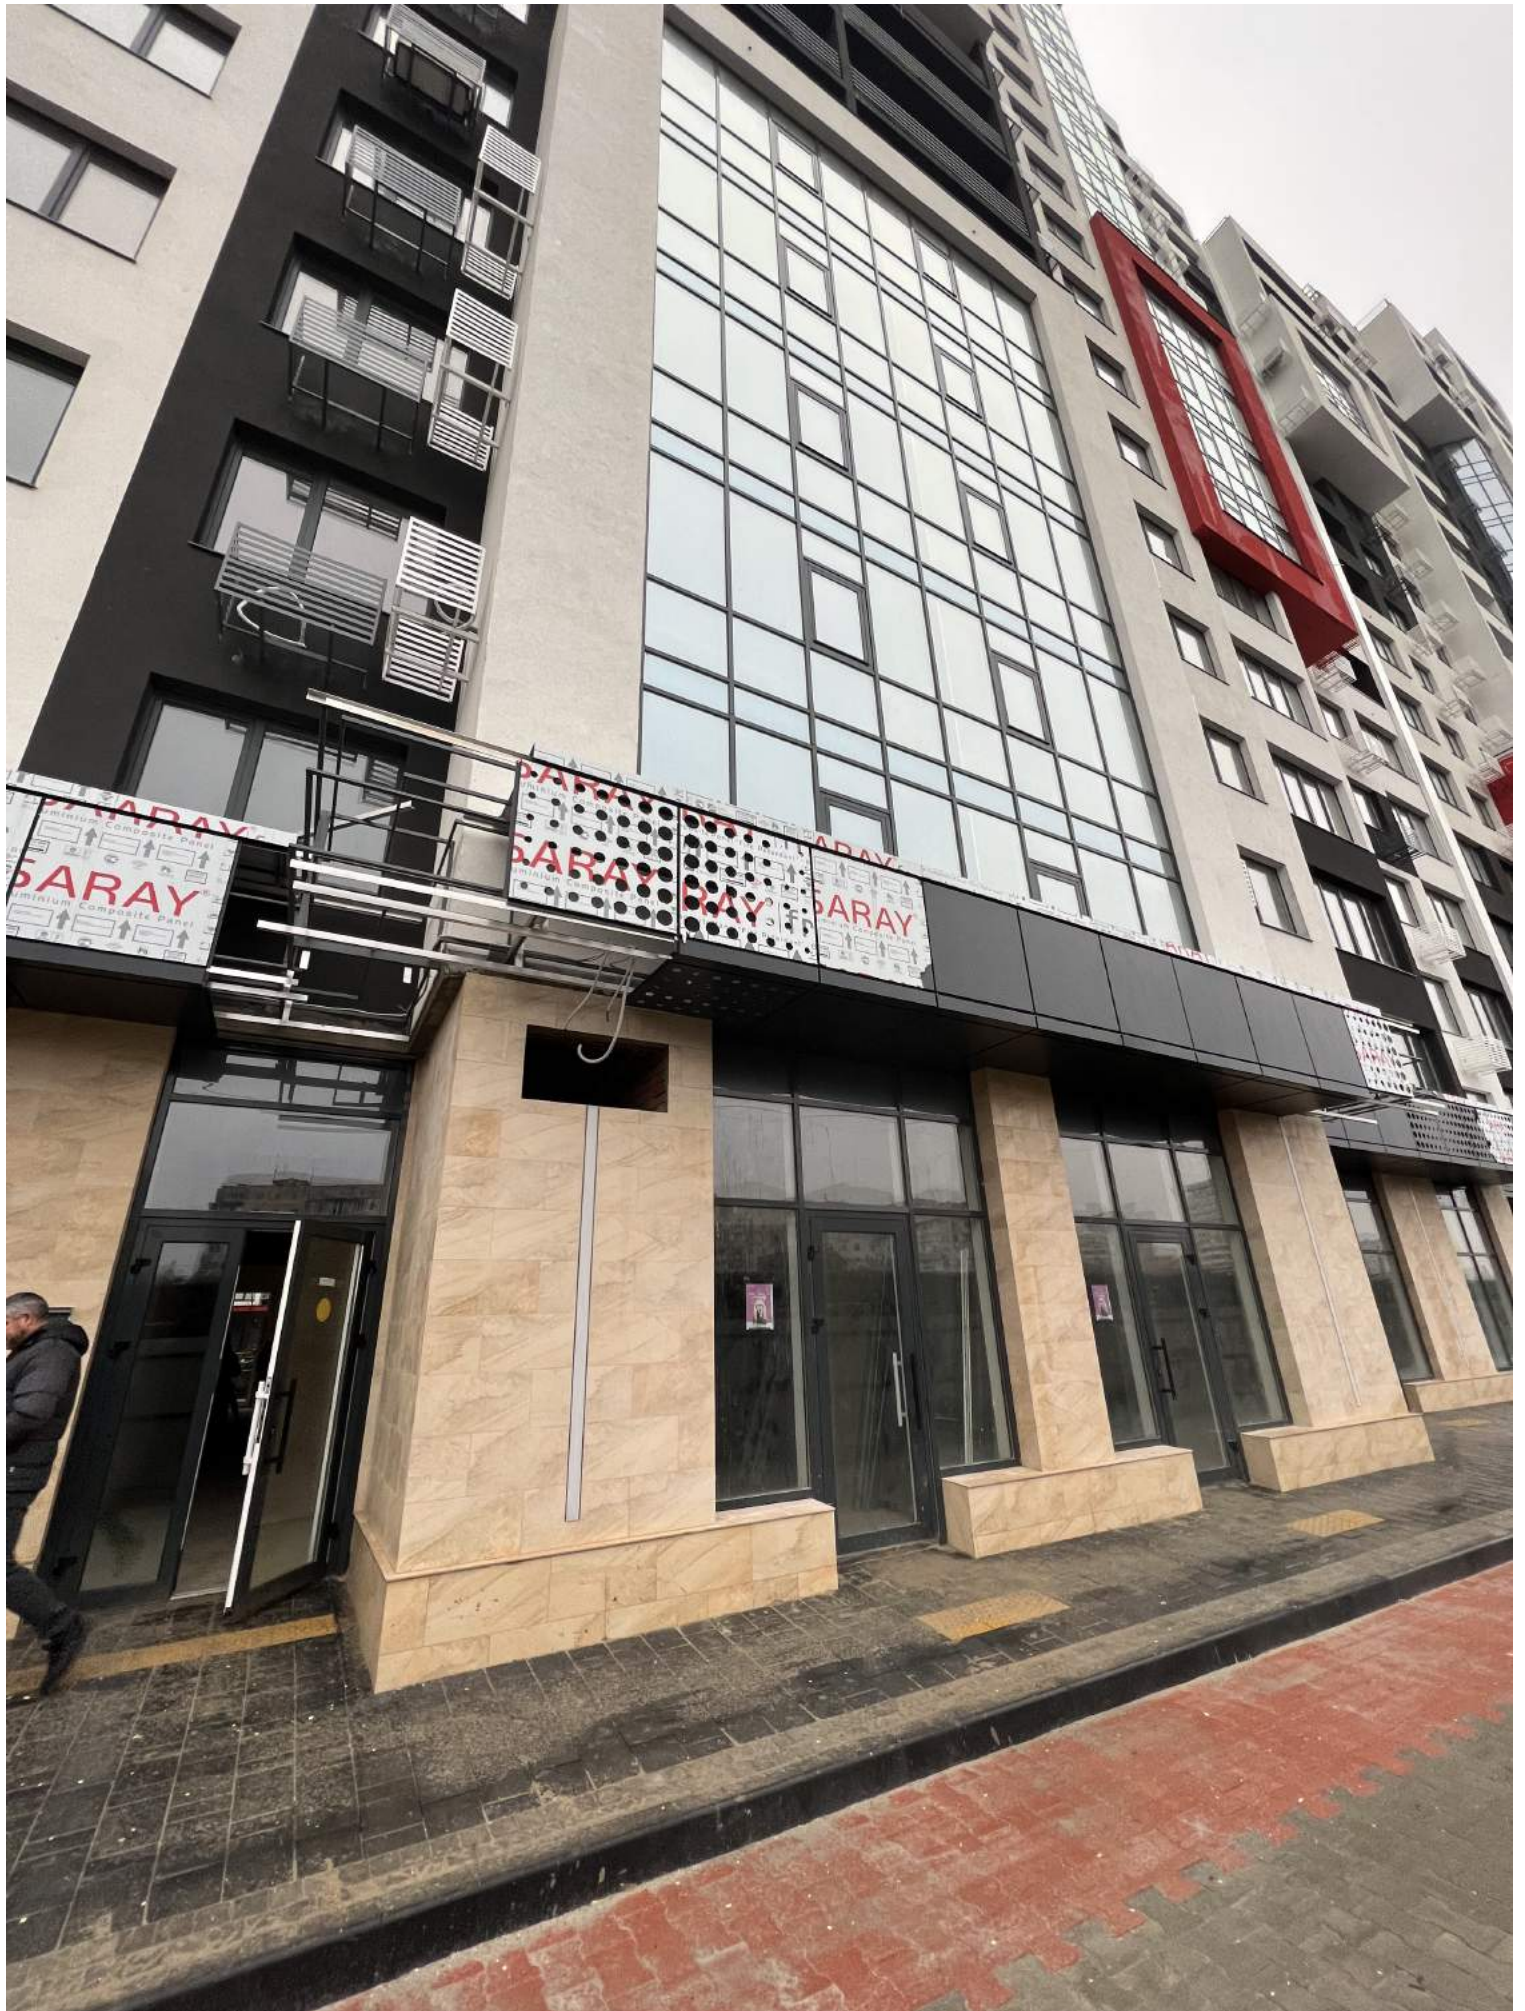

Faint, illegible markings on the OSB wall, possibly a date or code:

2008 09 03

ВИХІД
EXIT
ВИХІД

5