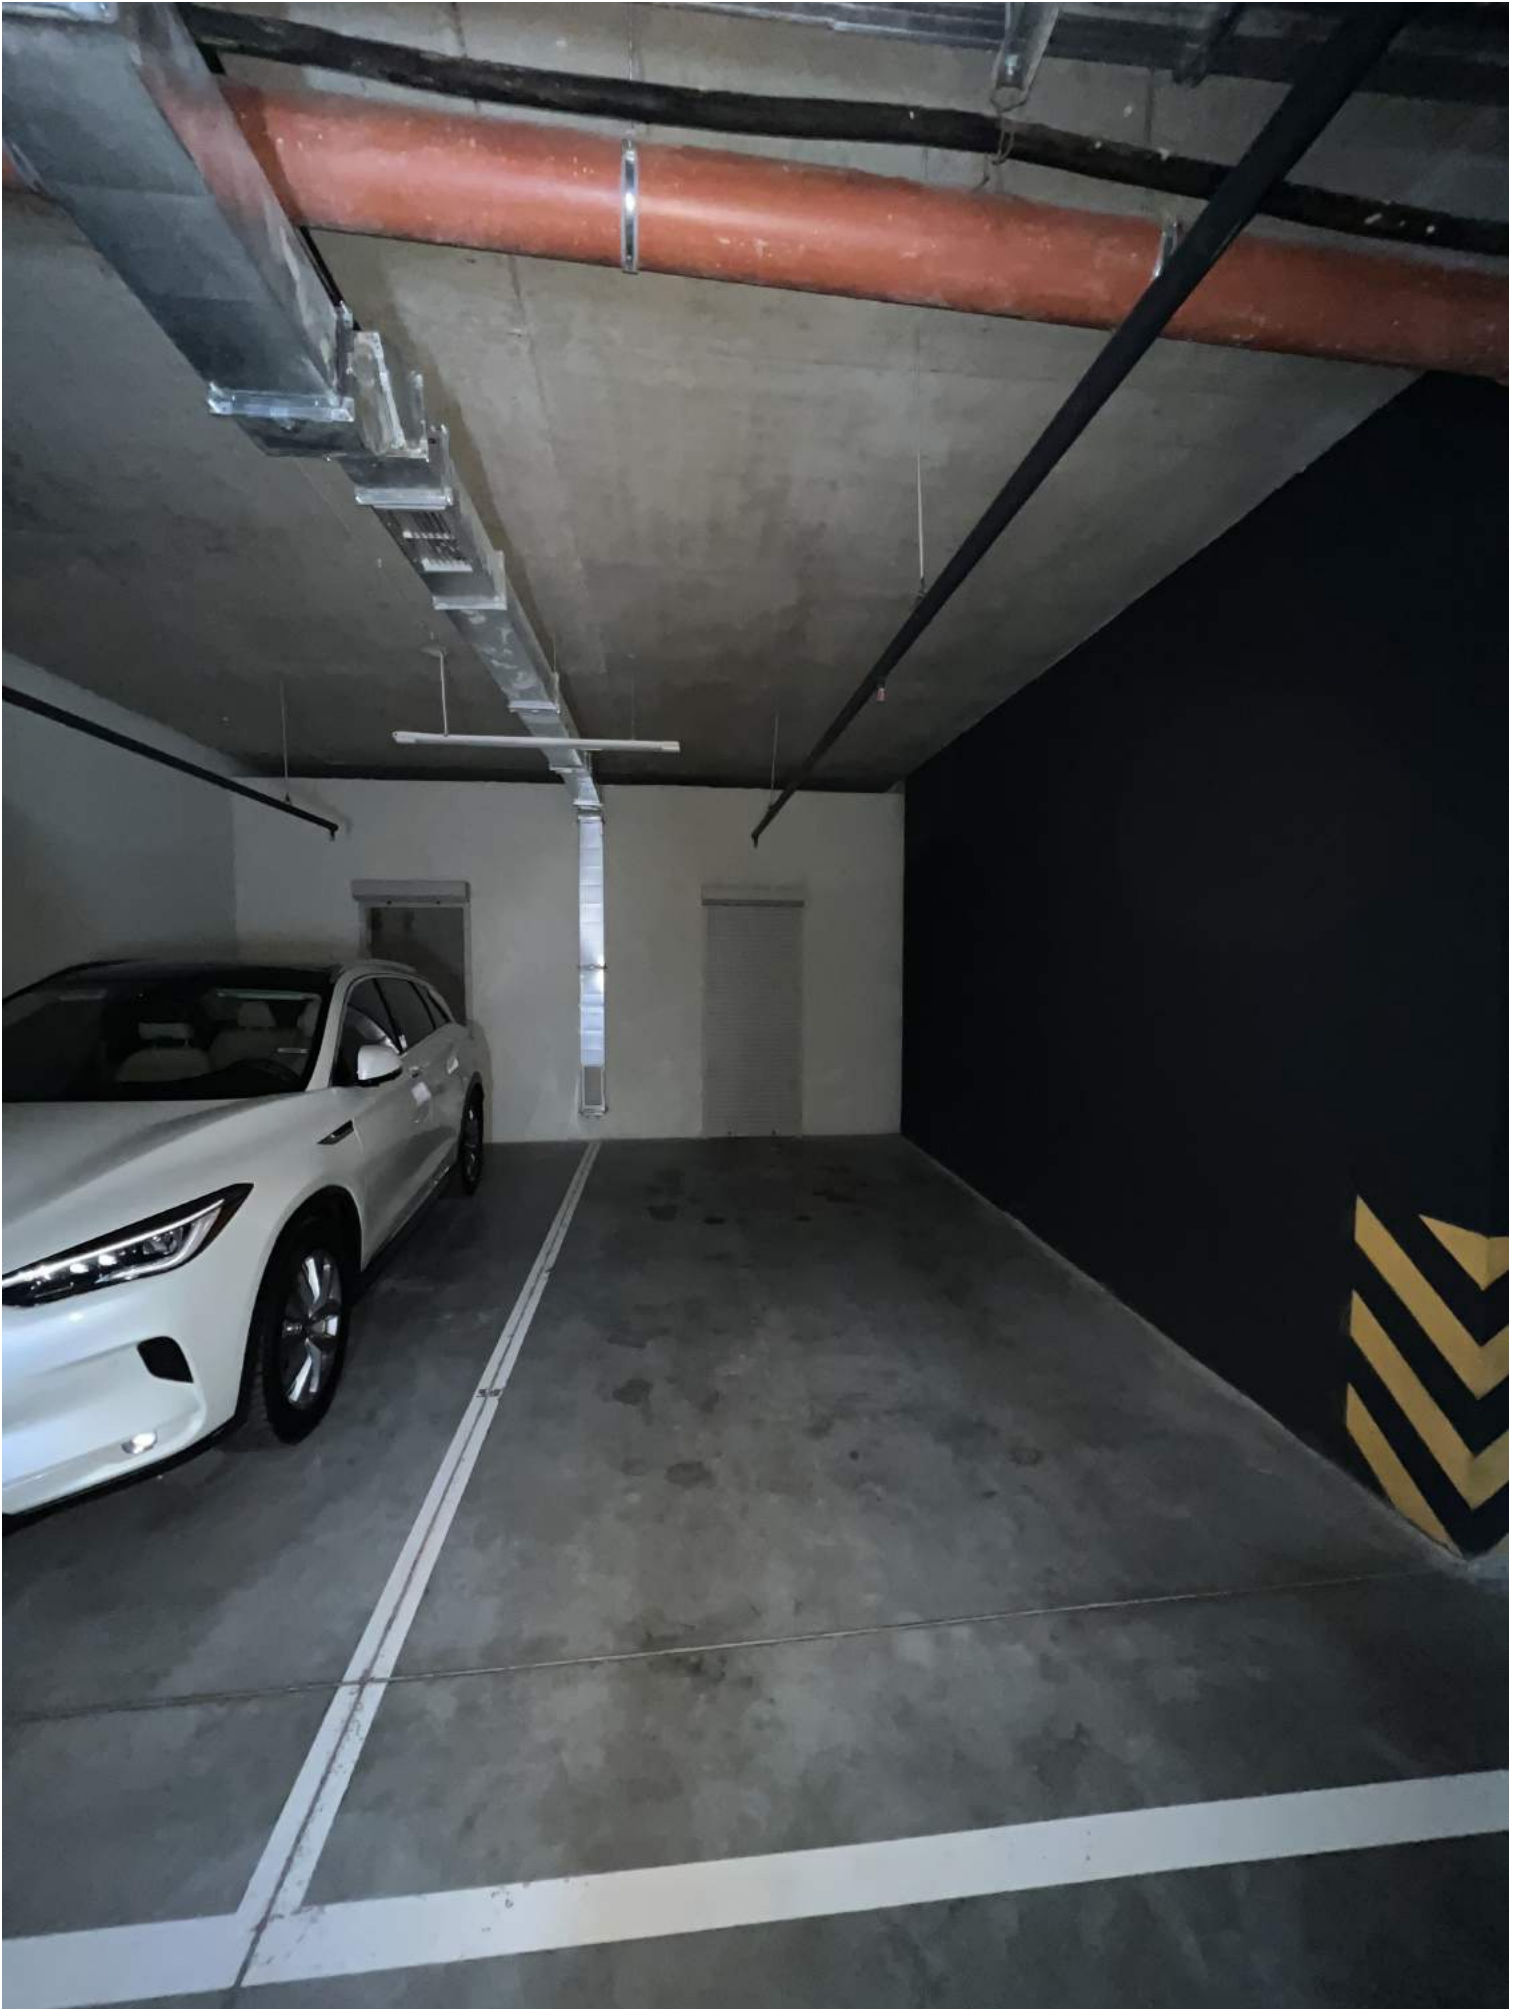

Faint, illegible markings on the OSB wall, possibly a date or code:

2008 09 03

ВИХІД
EXIT
ВИХІД

5