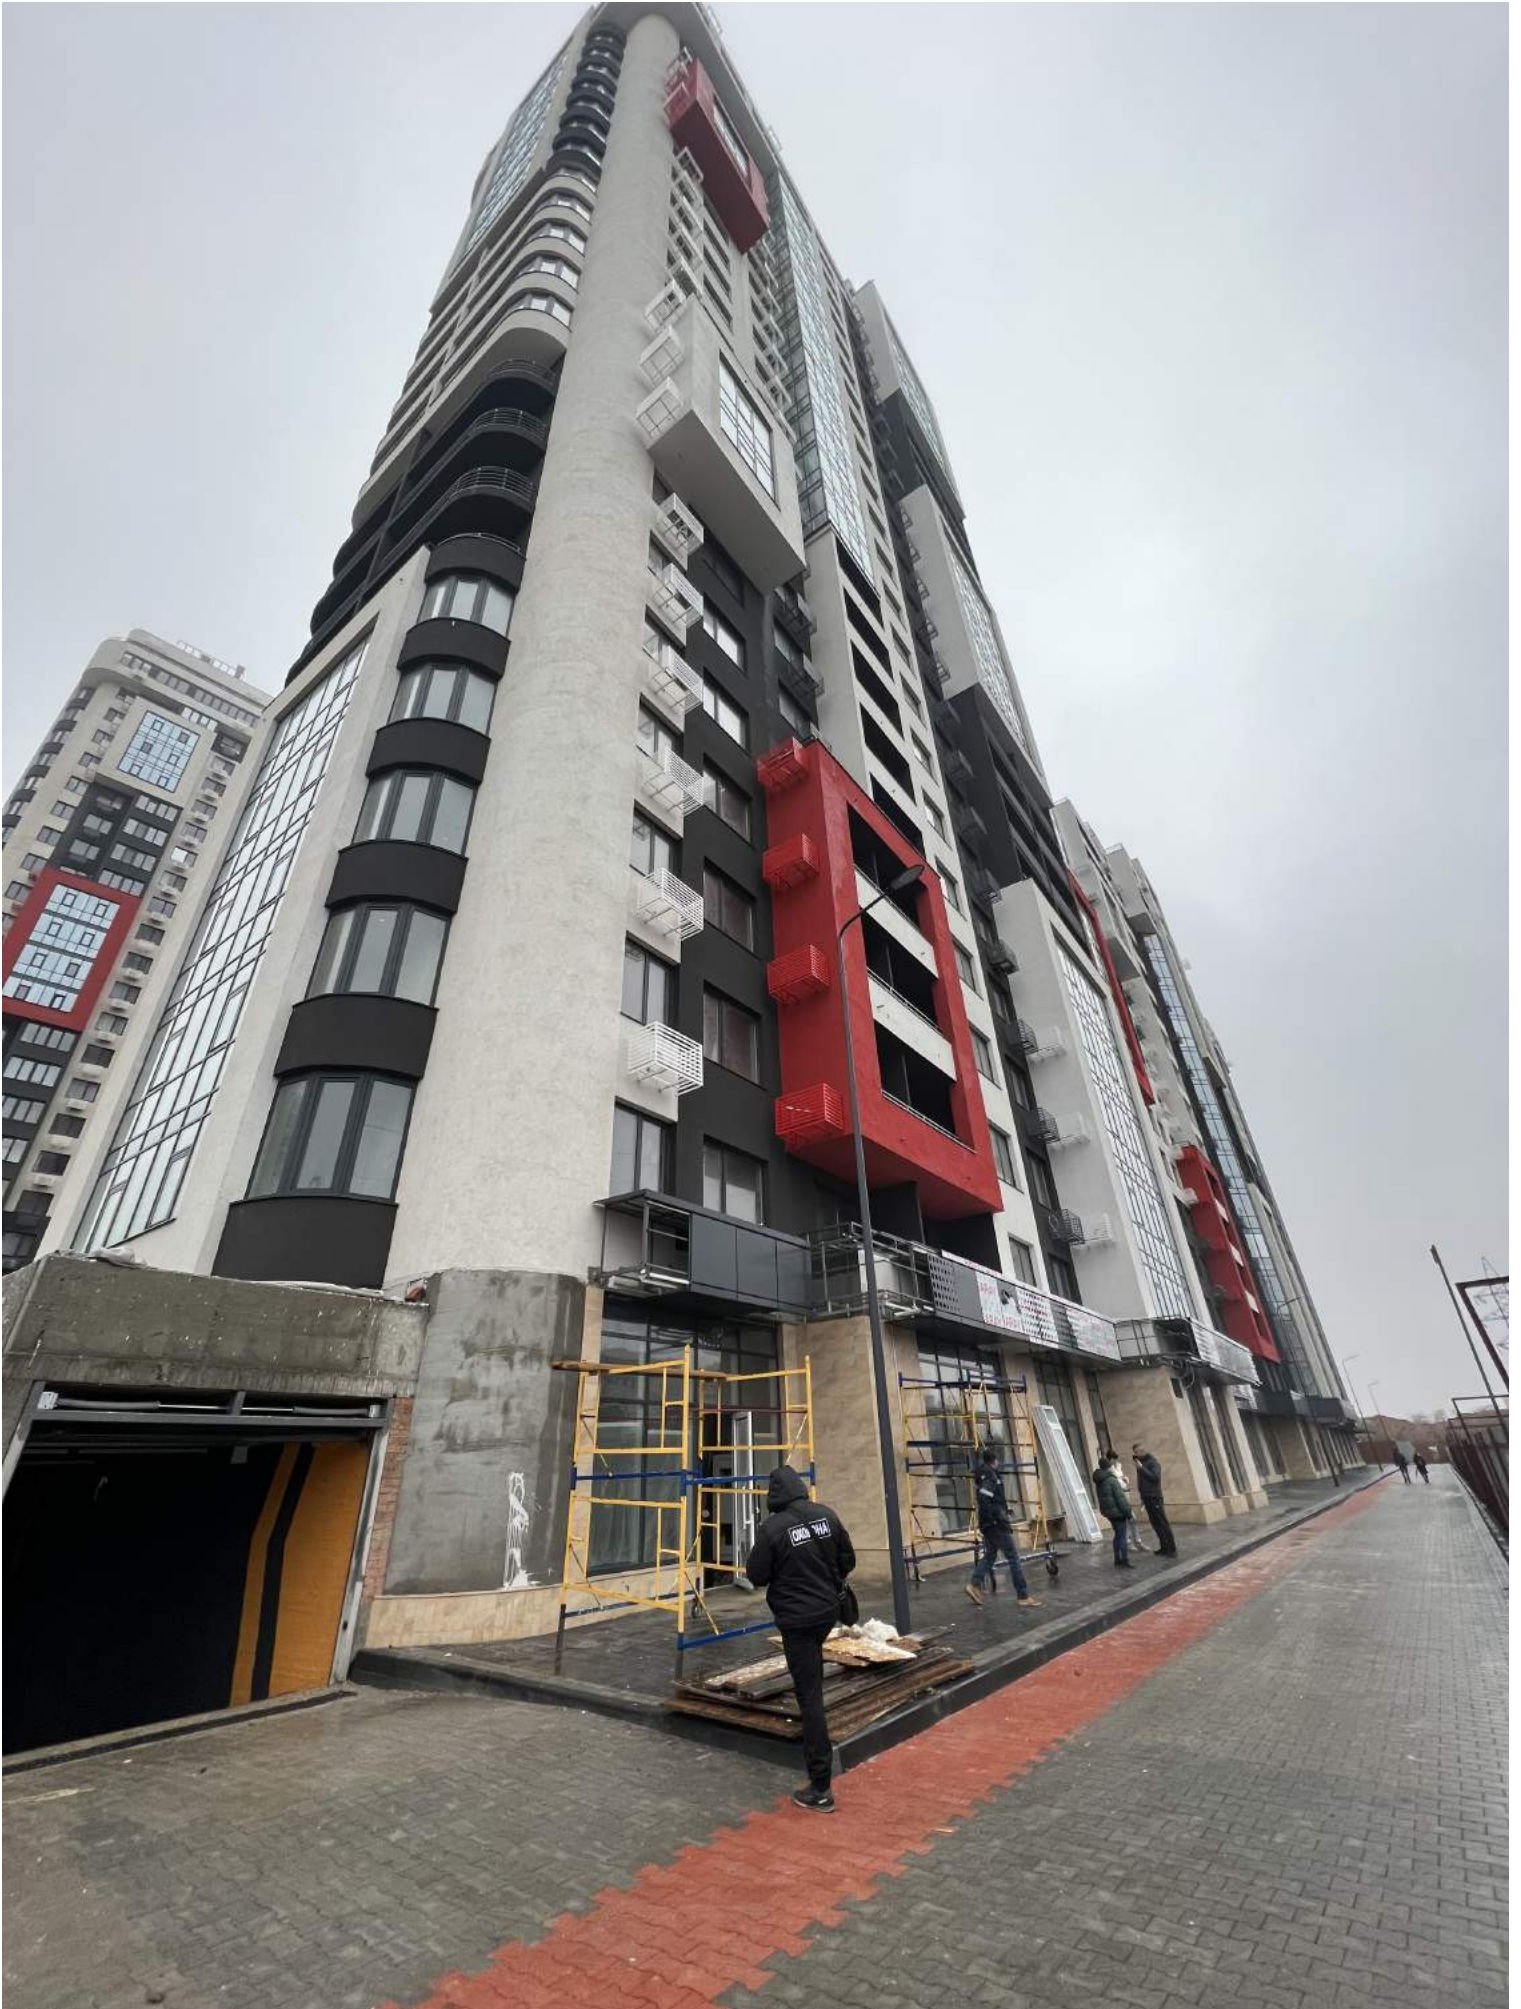

Faint, illegible markings on the OSB wall, possibly a date or code:

2008 09 03

ВИХІД
EXIT
ВИХІД

5