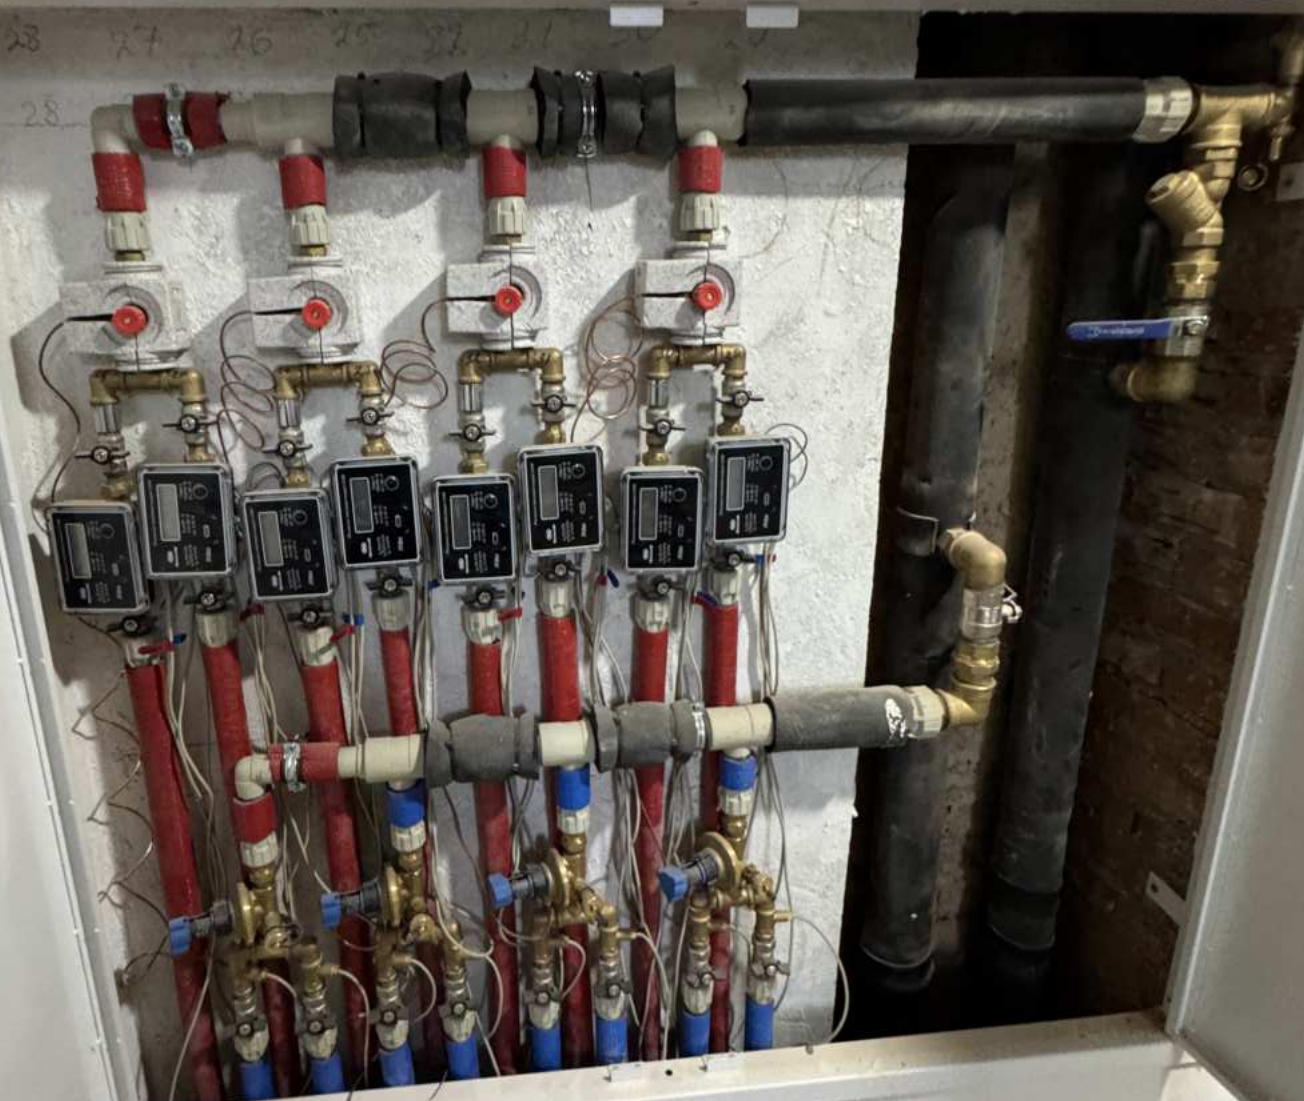

F.C.

28

27

26

25

24

23