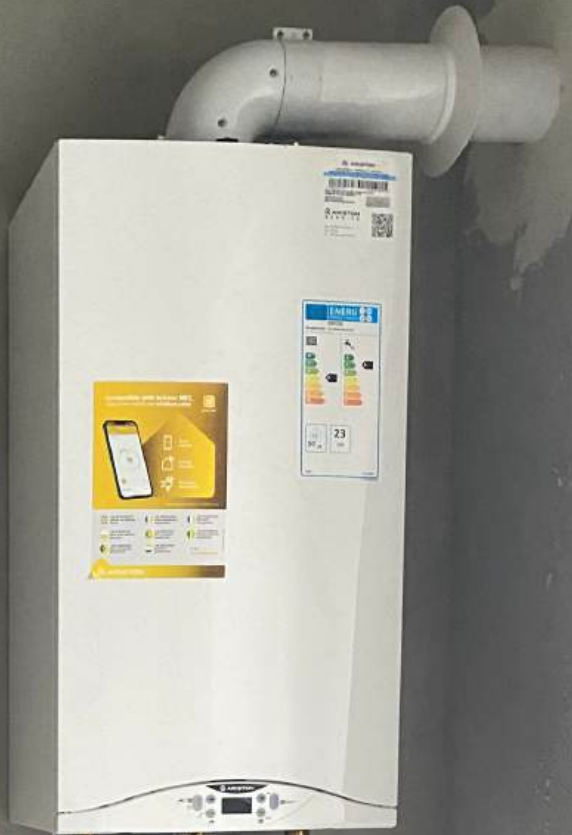

Two small white rectangular signs with red and black markings, likely fire safety or utility notices, mounted on the grey wall above the entrance.

кв. № 242-304

ЗІЇ  
ПОВІСІТЬСЯ

9

6 7 8

3 4 5

0 1 2

<|> [Fan Icon] >|<

[Lock Icon] [Phone Icon]

FIBERGUARD for Fiber & CO<sub>2</sub> Laser

Nitto

Handwritten labels in Cyrillic script, numbered 1 through 10, listing various cable types and their specifications.

- 1 KXXH
- 2 KXXH
- 3 KXXH
- 4 KXXH
- 5 KXXH
- 6 KXXH
- 7 KXXH
- 8 KXXH
- 9 KXXH
- 10 KXXH