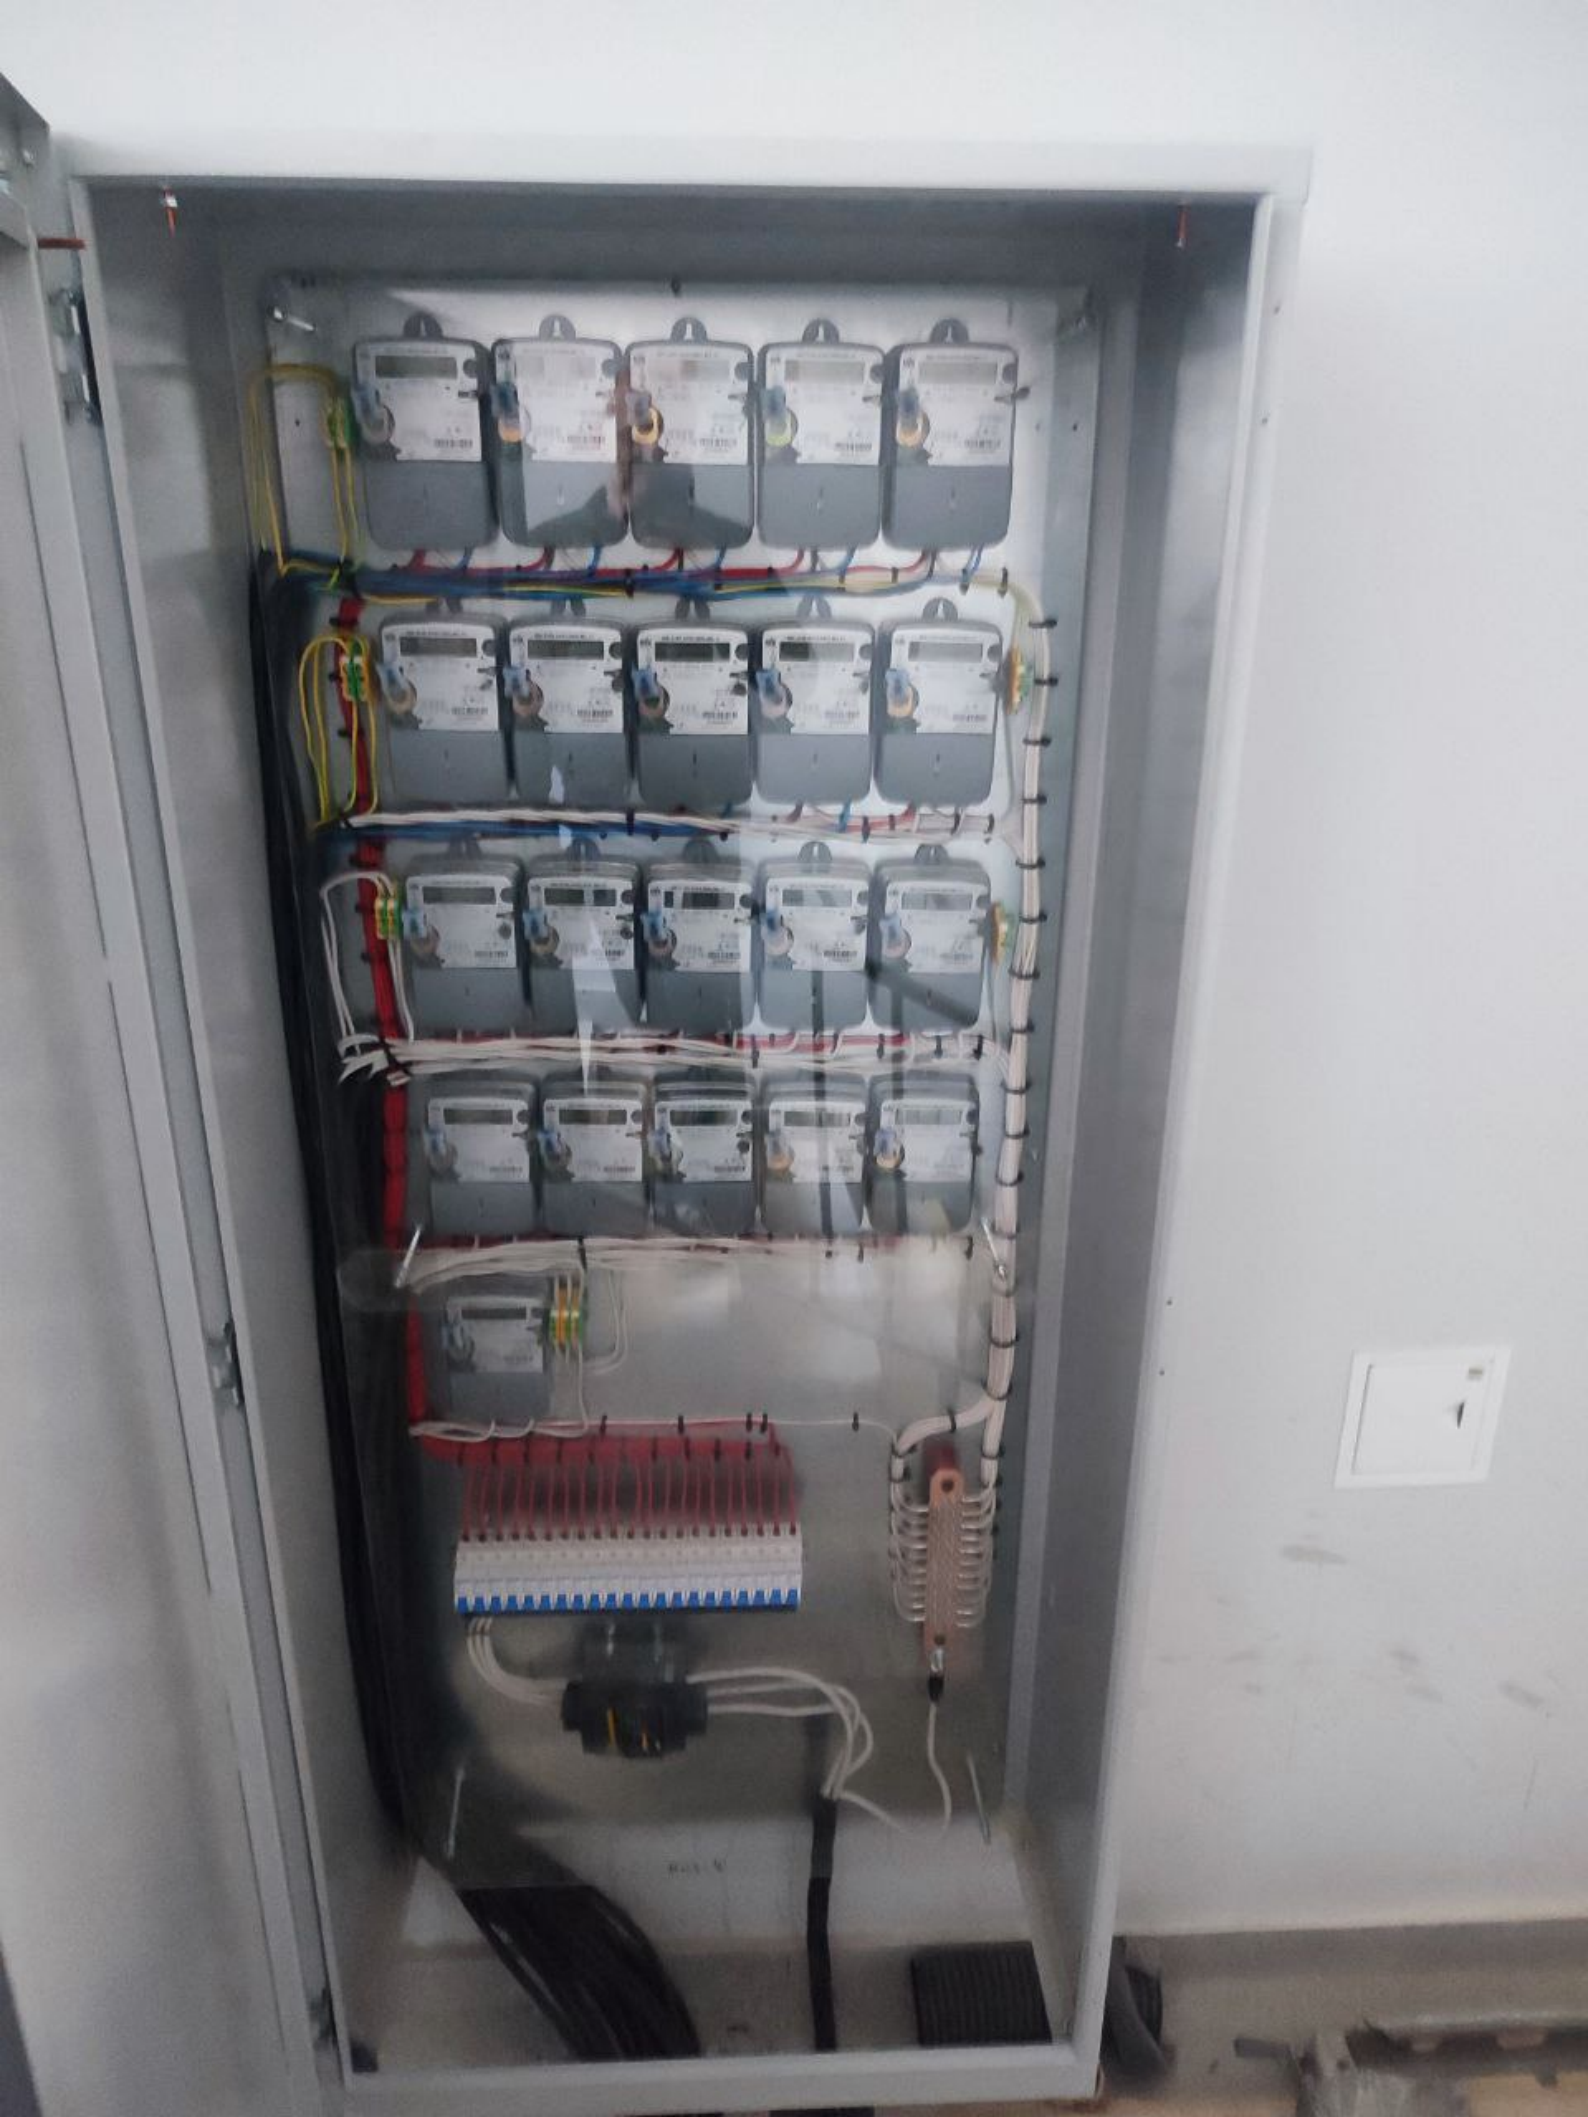

VELLEZ VOICE ALARM EQUIPMENT

POWER ● QUIET ●
CHARGE ● GFAULT ●

ZONE

1	2	3	4
CIE ●	●	●	●
SPK ●	●	●	●
SEL ●	●	●	●

OUT LEVEL

0 ●	AC ●	FAULT	SYS ●
- 6 ●	DC ●		MIC ●
- 12 ●	CHG ●		PA ●
- 18 ●	BAT ●		MSG ●

LEVEL

GONG ●	CTRL IN ●	MIC ●
RMS ●	CTRL W ●	MIC ●