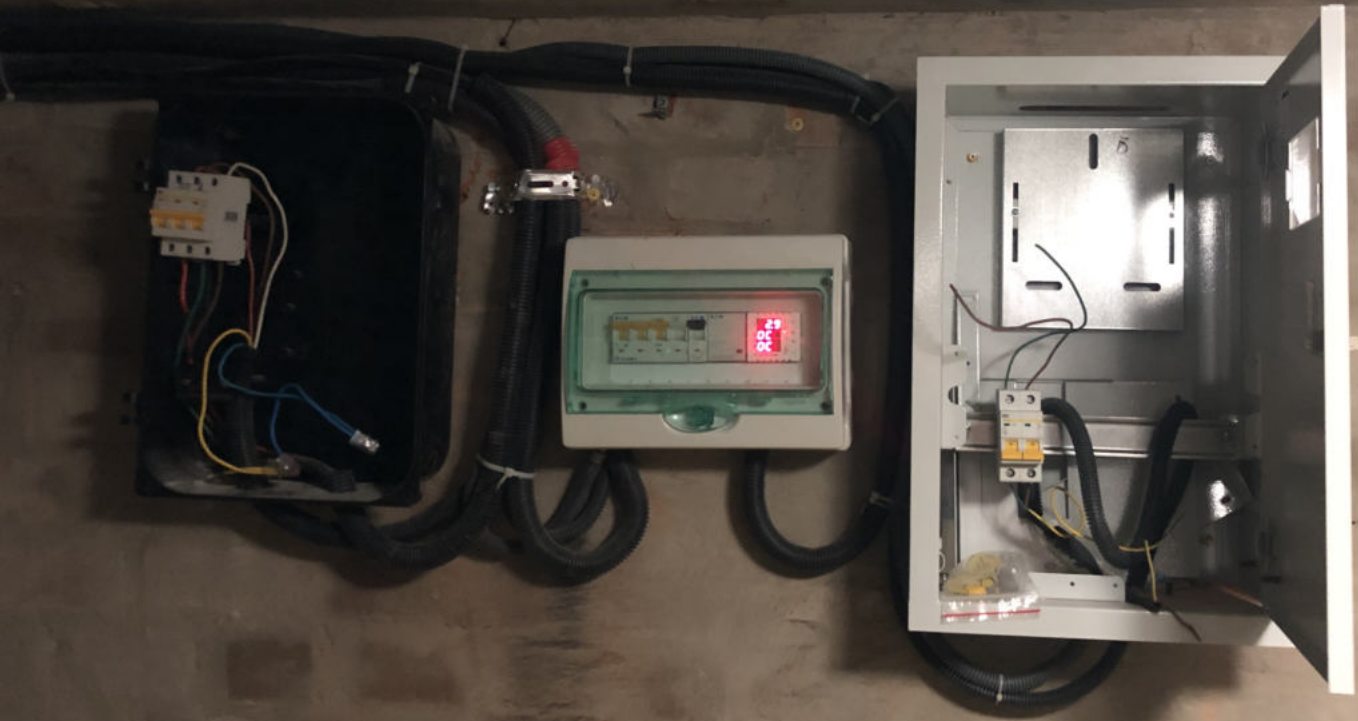

NOVOS  
DEVELOPMENT  
GROUP

BI 10011B

ПОЖЕЖА

230  
30

Small white device with illegible text and a logo.

TF TIRAX  
● D  
● P  
● L  
● N  
● PE  
6W 1320

White box with a yellow warning triangle symbol and a small black knob.

GECL\_LV FUSES  
F104 AT  
800 mm  
LYSB FUSES  
AUTOMOTIV STYLE  
F104 AT  
800 mm

STOP  
CTOP

- 20
- 21
- 22
- 23
- 53

а  
1

2 кв. 24-51  
під'їзд

25

26

24