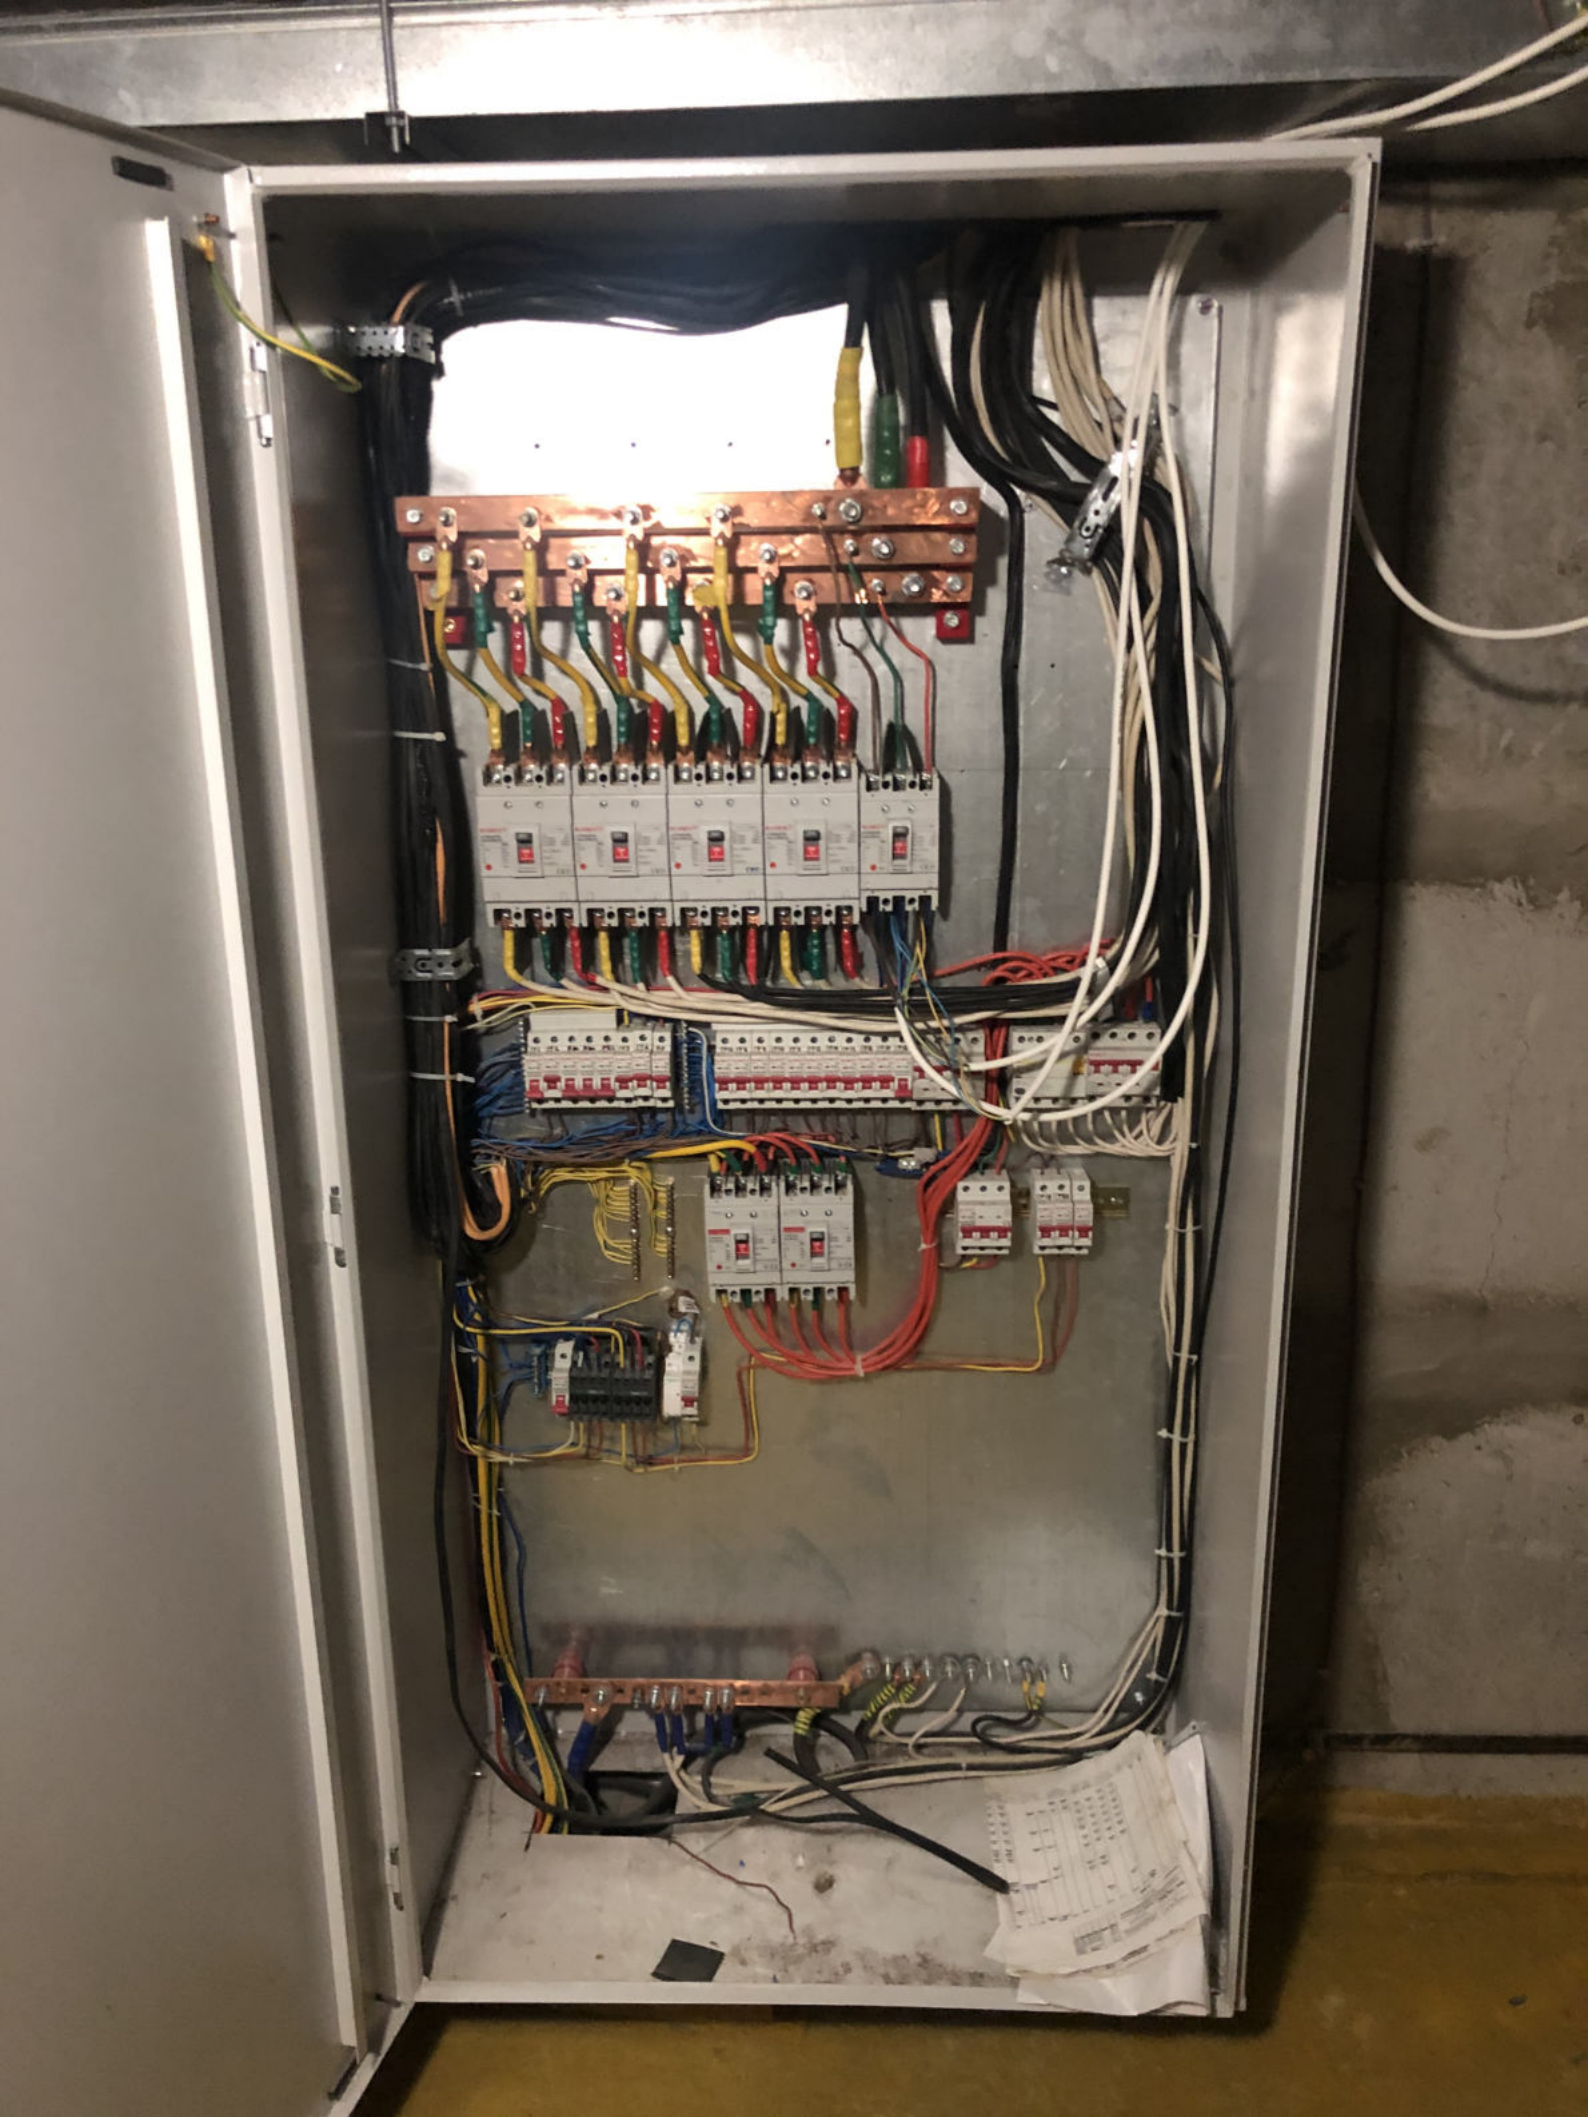

NOVOS  
DEVELOPMENT  
GROUP

BI 10011B

ПОЖЕЖА

230  
30

Small white device with illegible text and a logo.

TF TIRAX  
● D  
● P  
● L  
● N  
● PE  
6W 1320

White box with a yellow warning triangle symbol and a small black knob.

GECL\_LV FUSES  
F104 AT  
800 mm  
LYSB FUSES  
AUTOMOTIV STYLE  
F104 AT  
800 mm

STOP  
CTOP

- 20
- 21
- 22
- 23
- 53

а  
1

2 кв. 24-51  
під'їзд

25

26

24