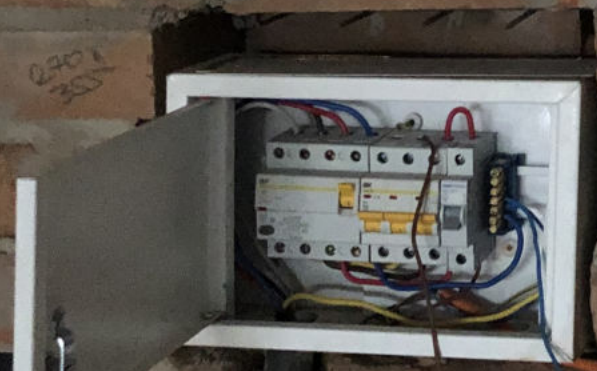

NOVOS  
DEVELOPMENT  
GROUP

BI 10011B

ПОЖЕЖА

230  
30

Small white device with illegible text and a logo.

TF TIRAX  
● D  
● P  
● L  
● N  
● PE  
6W 1320

White box with a yellow warning triangle symbol and a small black knob.

GECL\_LV FUSES  
F104 AT  
800 mm  
LYSB FUSES  
AUTOMOTIV STYLE  
F104 AT  
800 mm

STOP  
CTOP

- 20
- 21
- 22
- 23
- 53

а  
1

2 кв. 24-51  
під'їзд

25

26

24