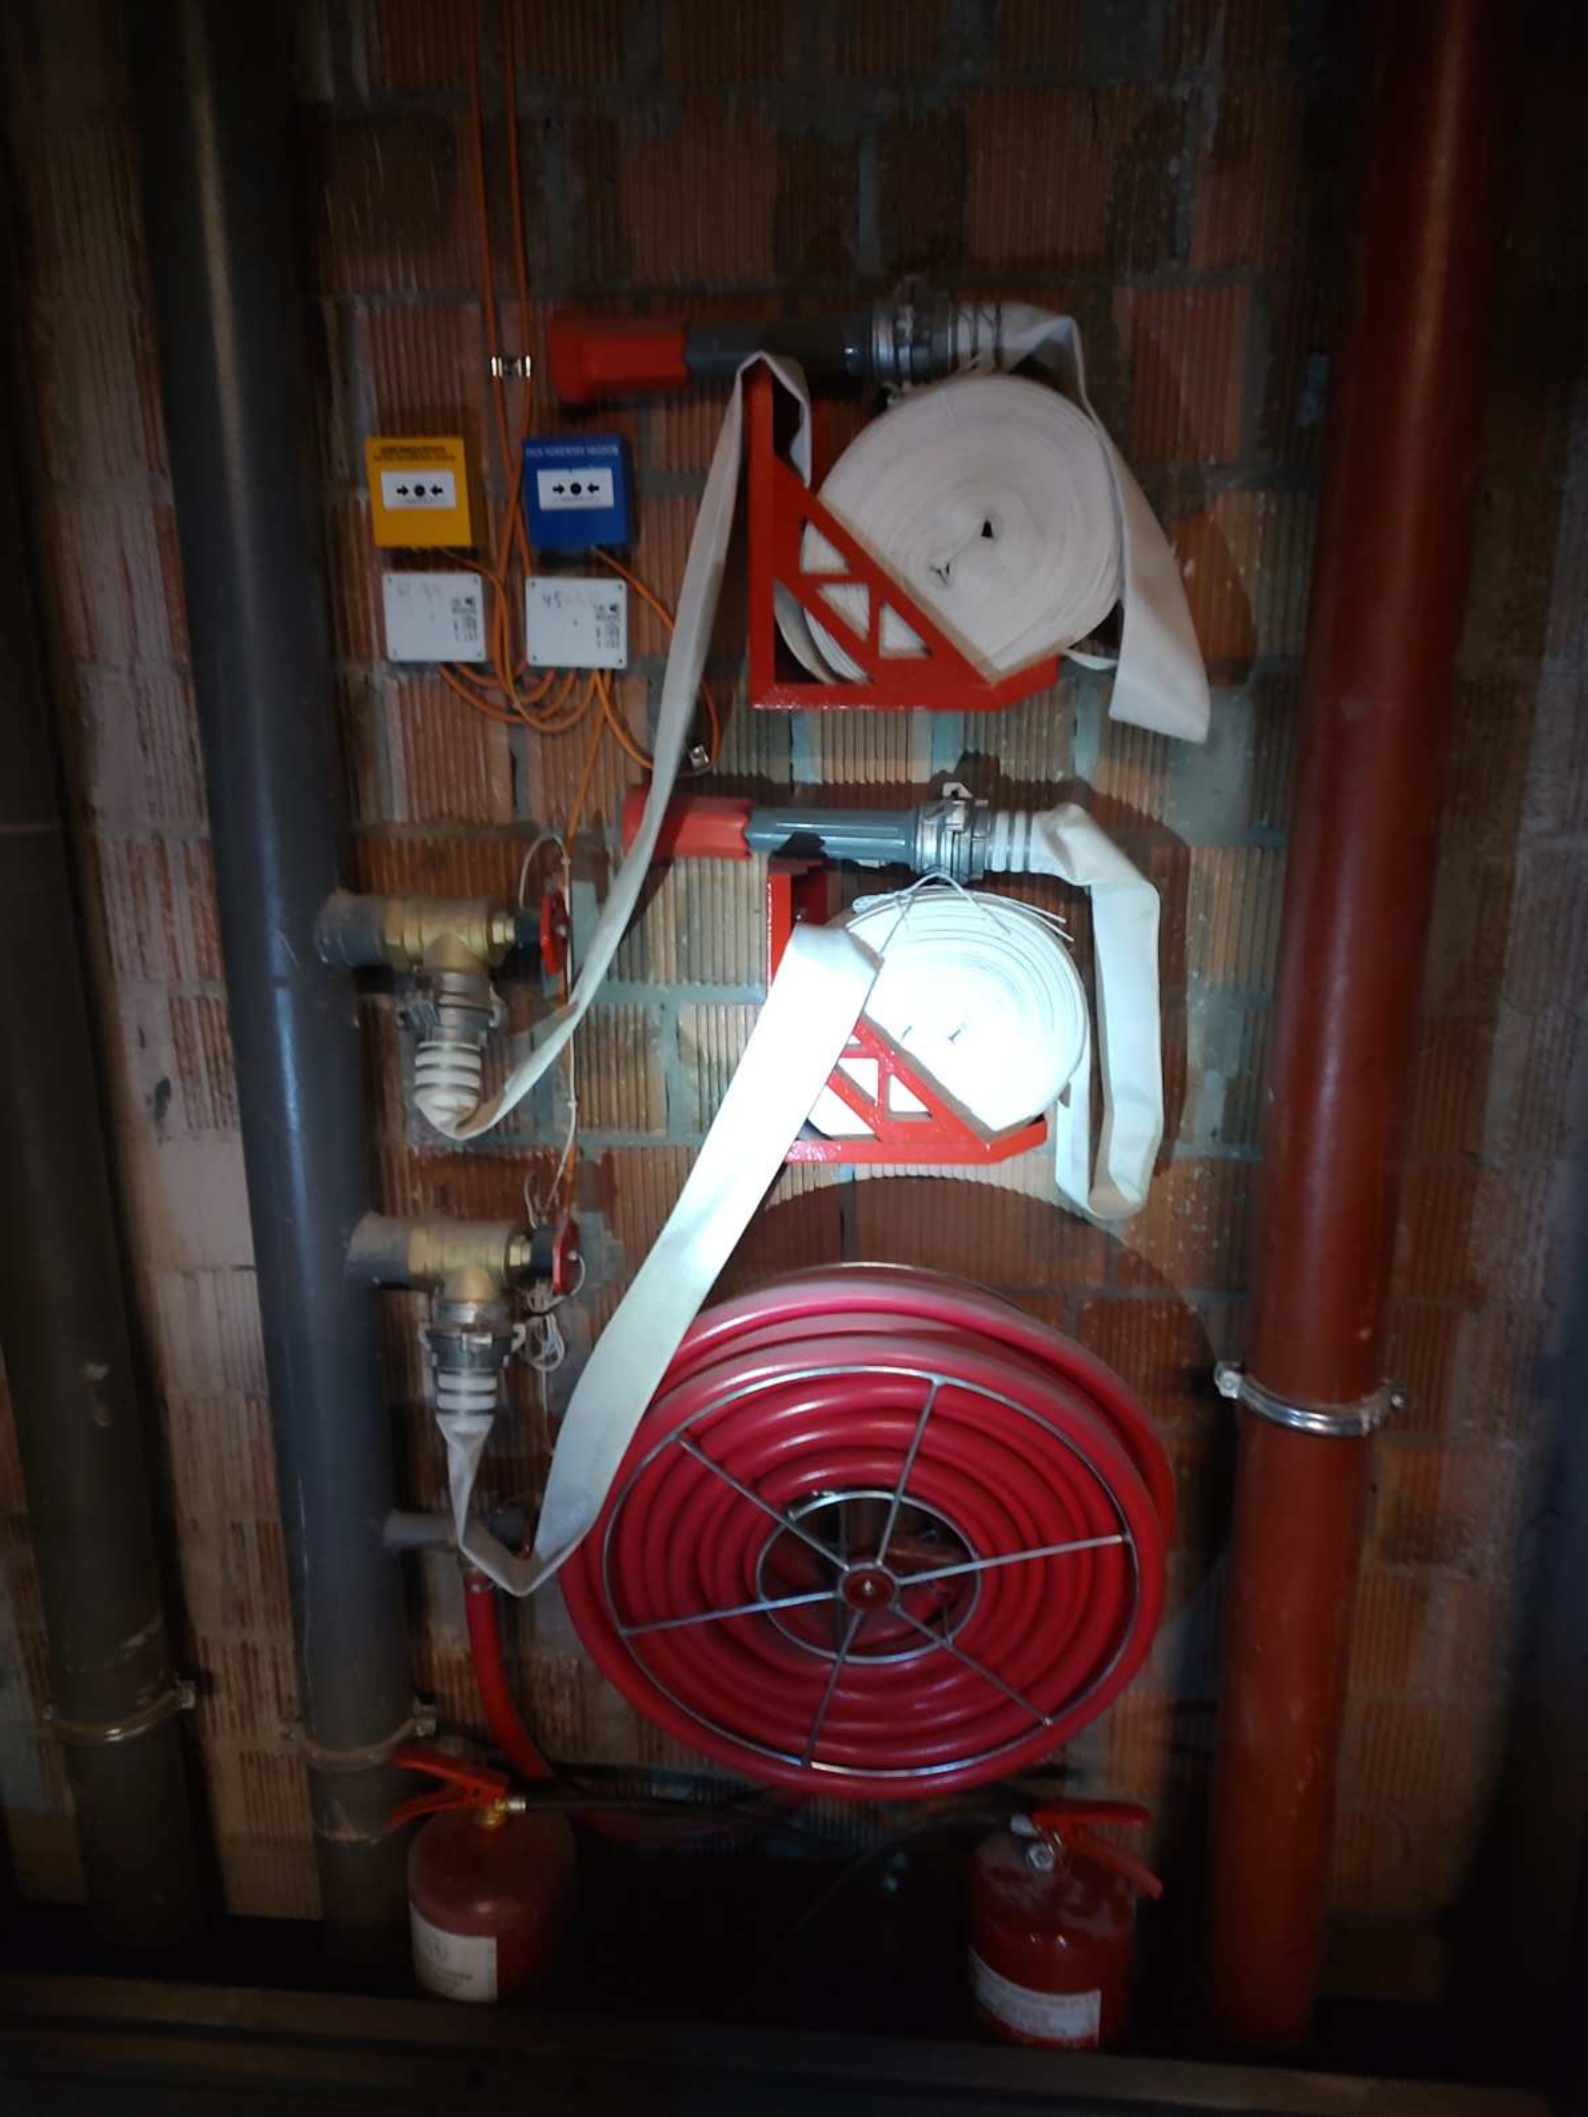

Red fire hose coiled at the bottom of the cabinet.

Electrical control boxes (yellow, white, blue, white)

Roll of white fire hose on red frame

Roll of white fire hose on red frame

Large red fire hose on metal reel