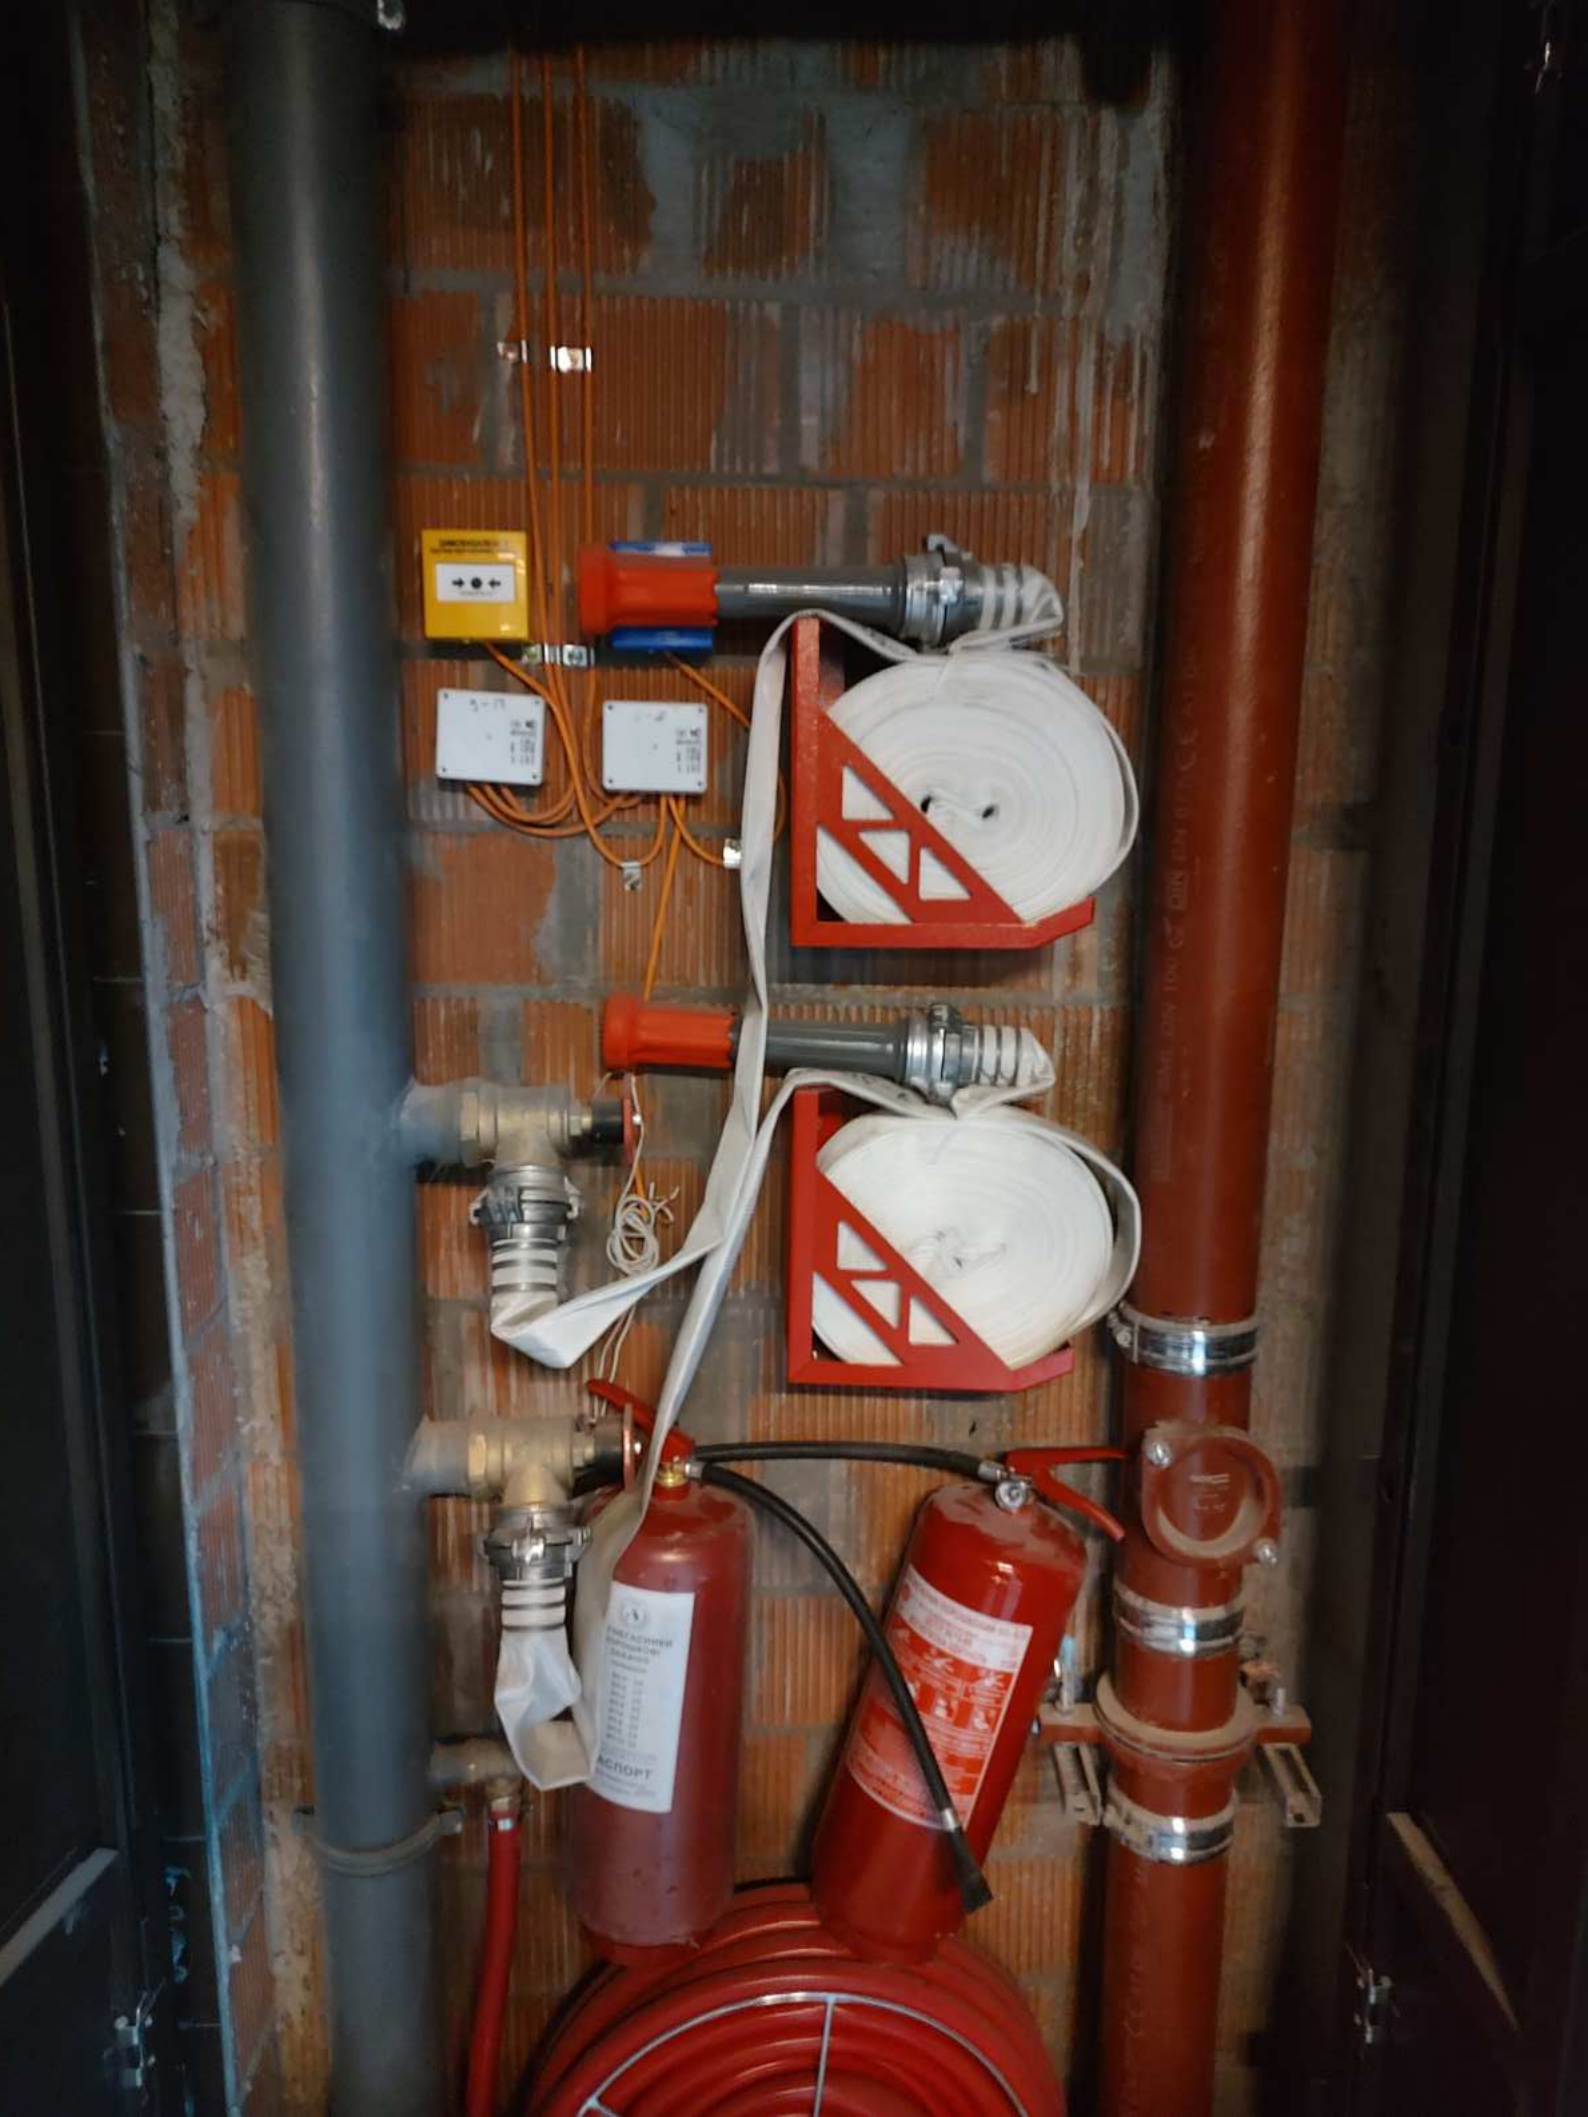

Red fire hose coiled at the bottom of the cabinet.

Electrical control boxes (yellow, white, blue, white)

Roll of white fire hose on red frame

Roll of white fire hose on red frame

Large red fire hose on metal reel