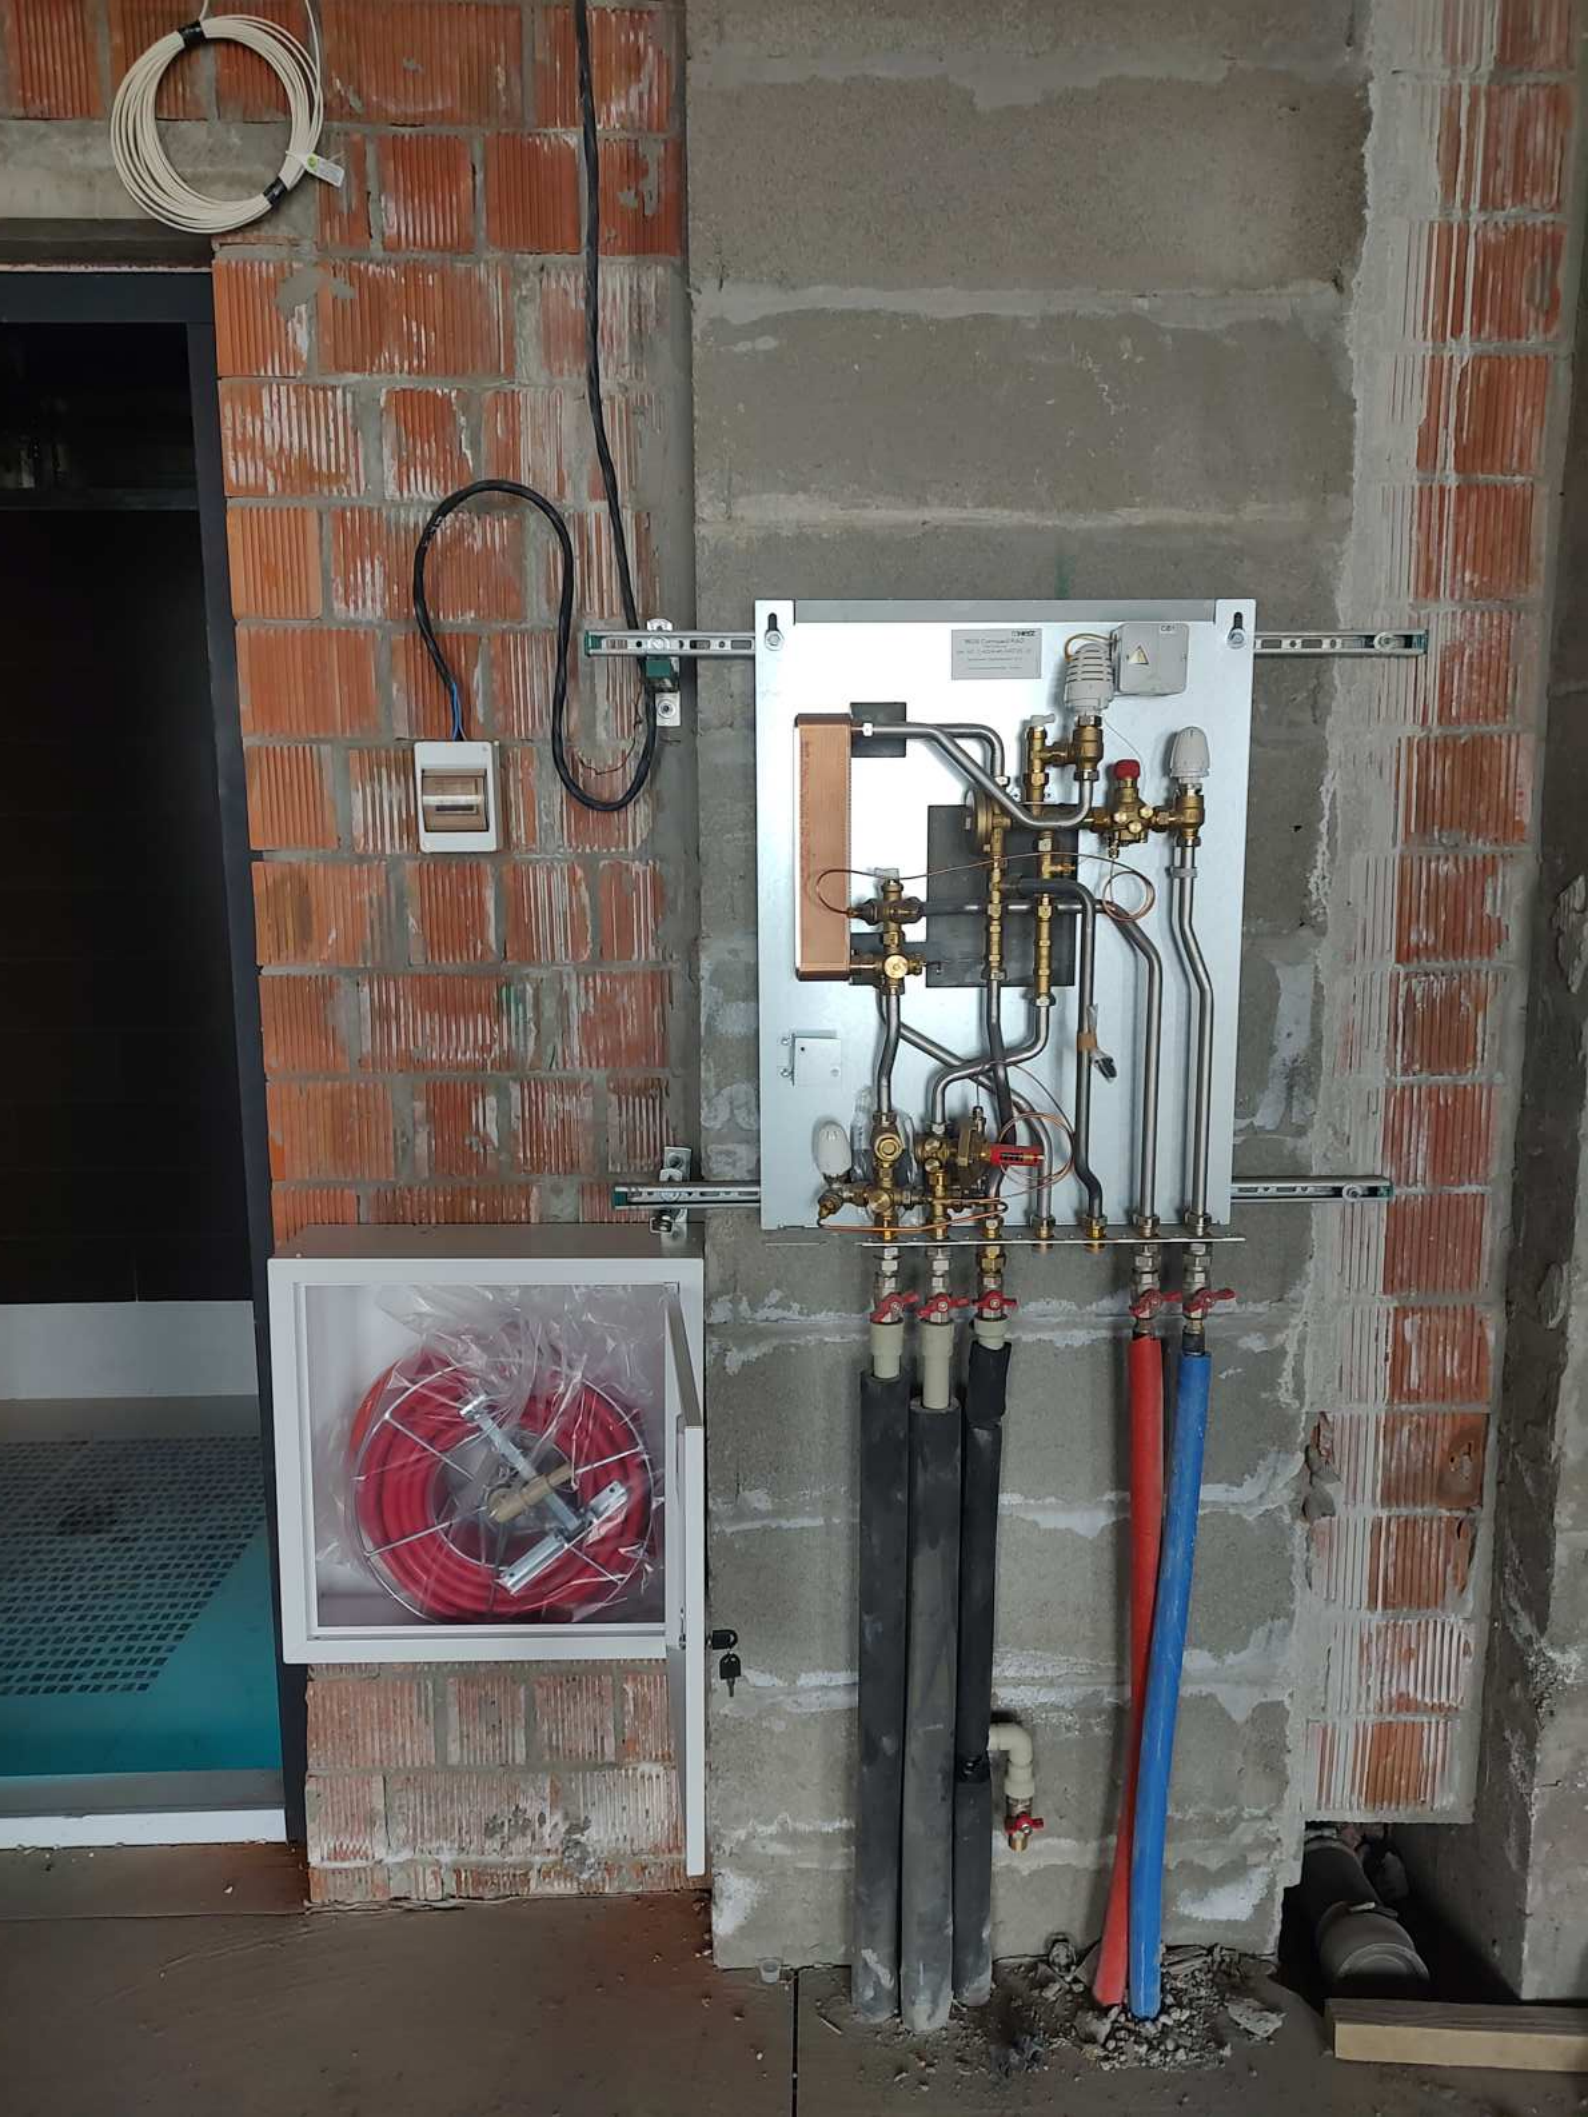

Red fire hose coiled at the bottom of the cabinet.

Electrical control boxes (yellow, white, blue, white)

Roll of white fire hose on red frame

Roll of white fire hose on red frame

Large red fire hose on metal reel

23

24

14

13

15

16

ВИХІД

СХОДИ
1000
1000 2000 1000