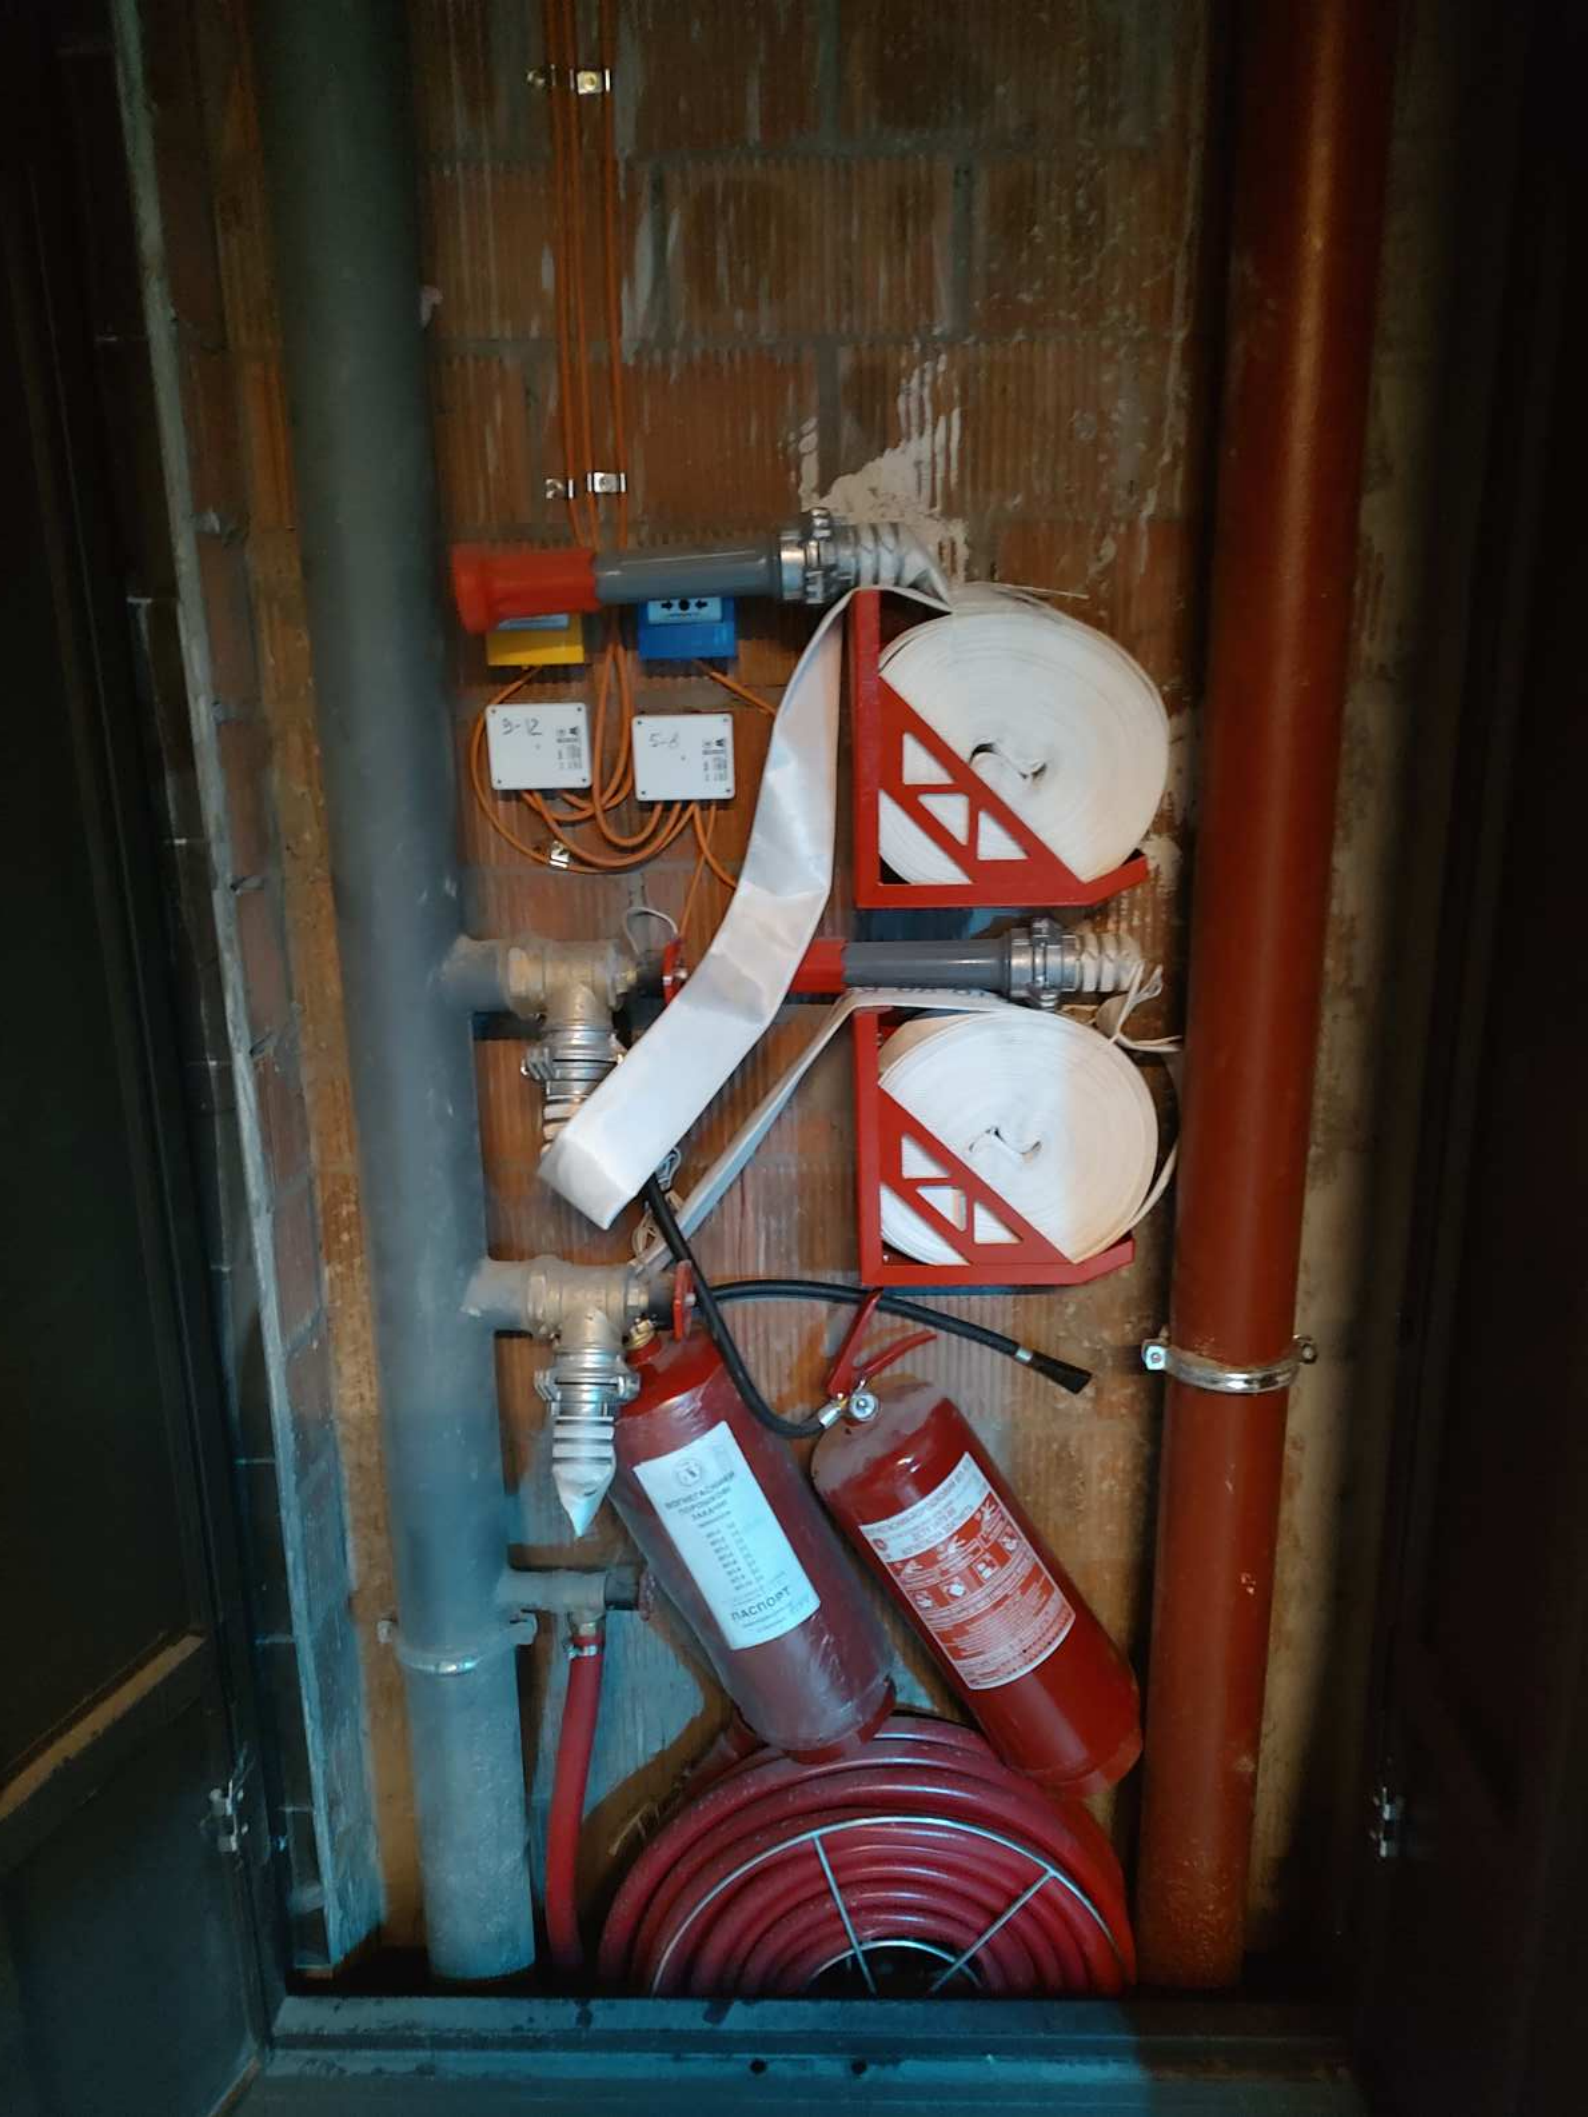

Red fire hose coiled at the bottom of the cabinet.

Electrical control boxes (yellow, white, blue, white)

Roll of white fire hose on red frame

Roll of white fire hose on red frame

Large red fire hose on metal reel