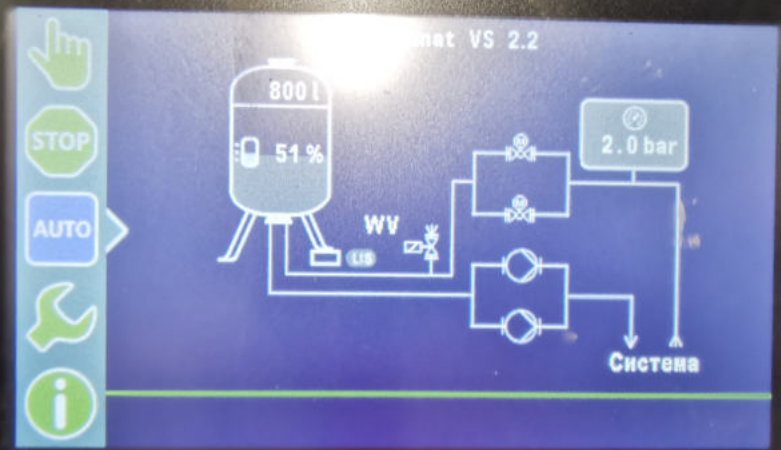

GRUNDFOS X

Control panel with a digital display showing a bar graph with 10 segments, two arrow buttons (up and down), and a green indicator light.

TYPE: TPEO,
NBS, NKS, NCS,
Grundfos X

Reflex Control Touch

Hausalarm

NOT IN USE
AUSSER BETRIEB
HOUSERANCE
FUORI SERVIZIO
FUERA DE SERVICIO
BIJTEN GEBRUIK

Löschauslösung

AUSGEREINIGT
REINIGUNG
REINIGUNG
REINIGUNG

SIEMENS
501 1100 010
CE 1110 2204 001

The image shows a Siemens alarm control panel mounted on a wall. The panel is white with a grey control area. It features several buttons: a red emergency button, a green button, and several smaller grey buttons. There is a small digital display showing '000000'. The panel is connected to several orange cables that run vertically up the wall. To the left of the panel are two smaller boxes, one blue and one yellow, both with text in multiple languages. The blue box is labeled 'Hausalarm' and the yellow box is labeled 'Löschauslösung'. The entire setup is mounted on a light-colored wall.