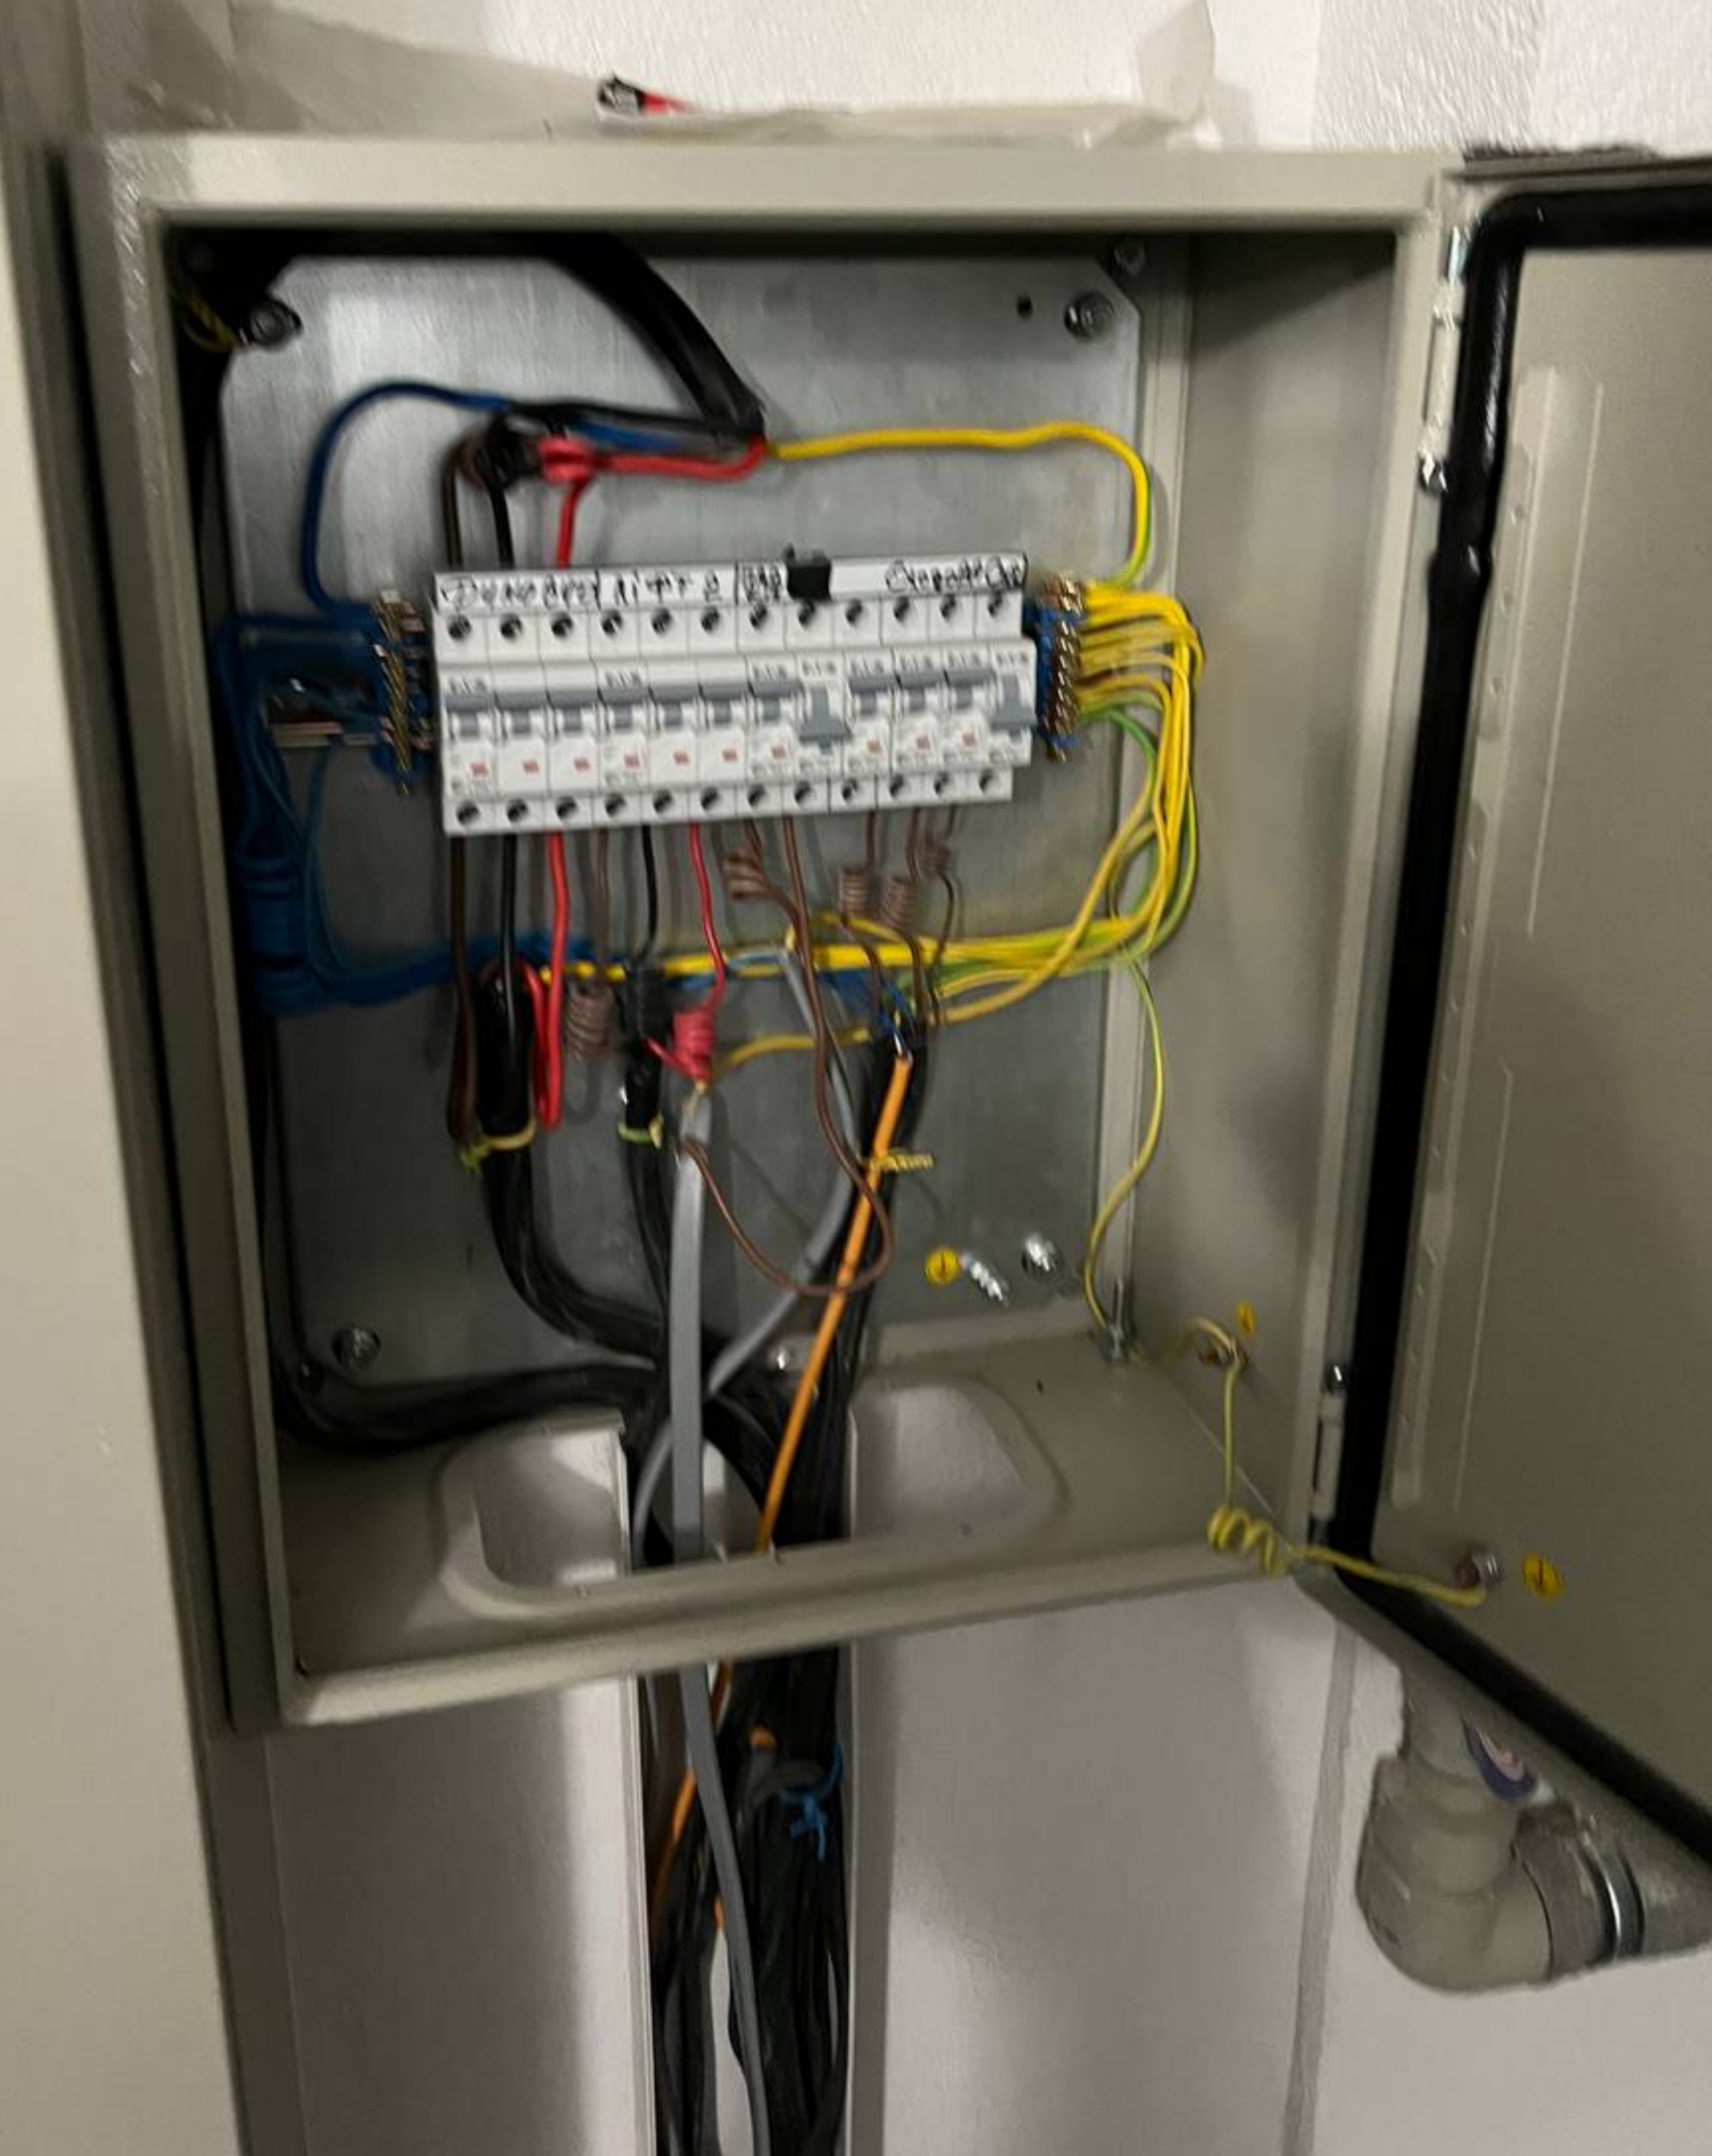

VIESSMANN

QR code and technical specifications label

Yellow-handled shut-off valve

RGC 02.5
000001.7 m³

022212

8

20,90

VITOPEND 150
VIEMANN