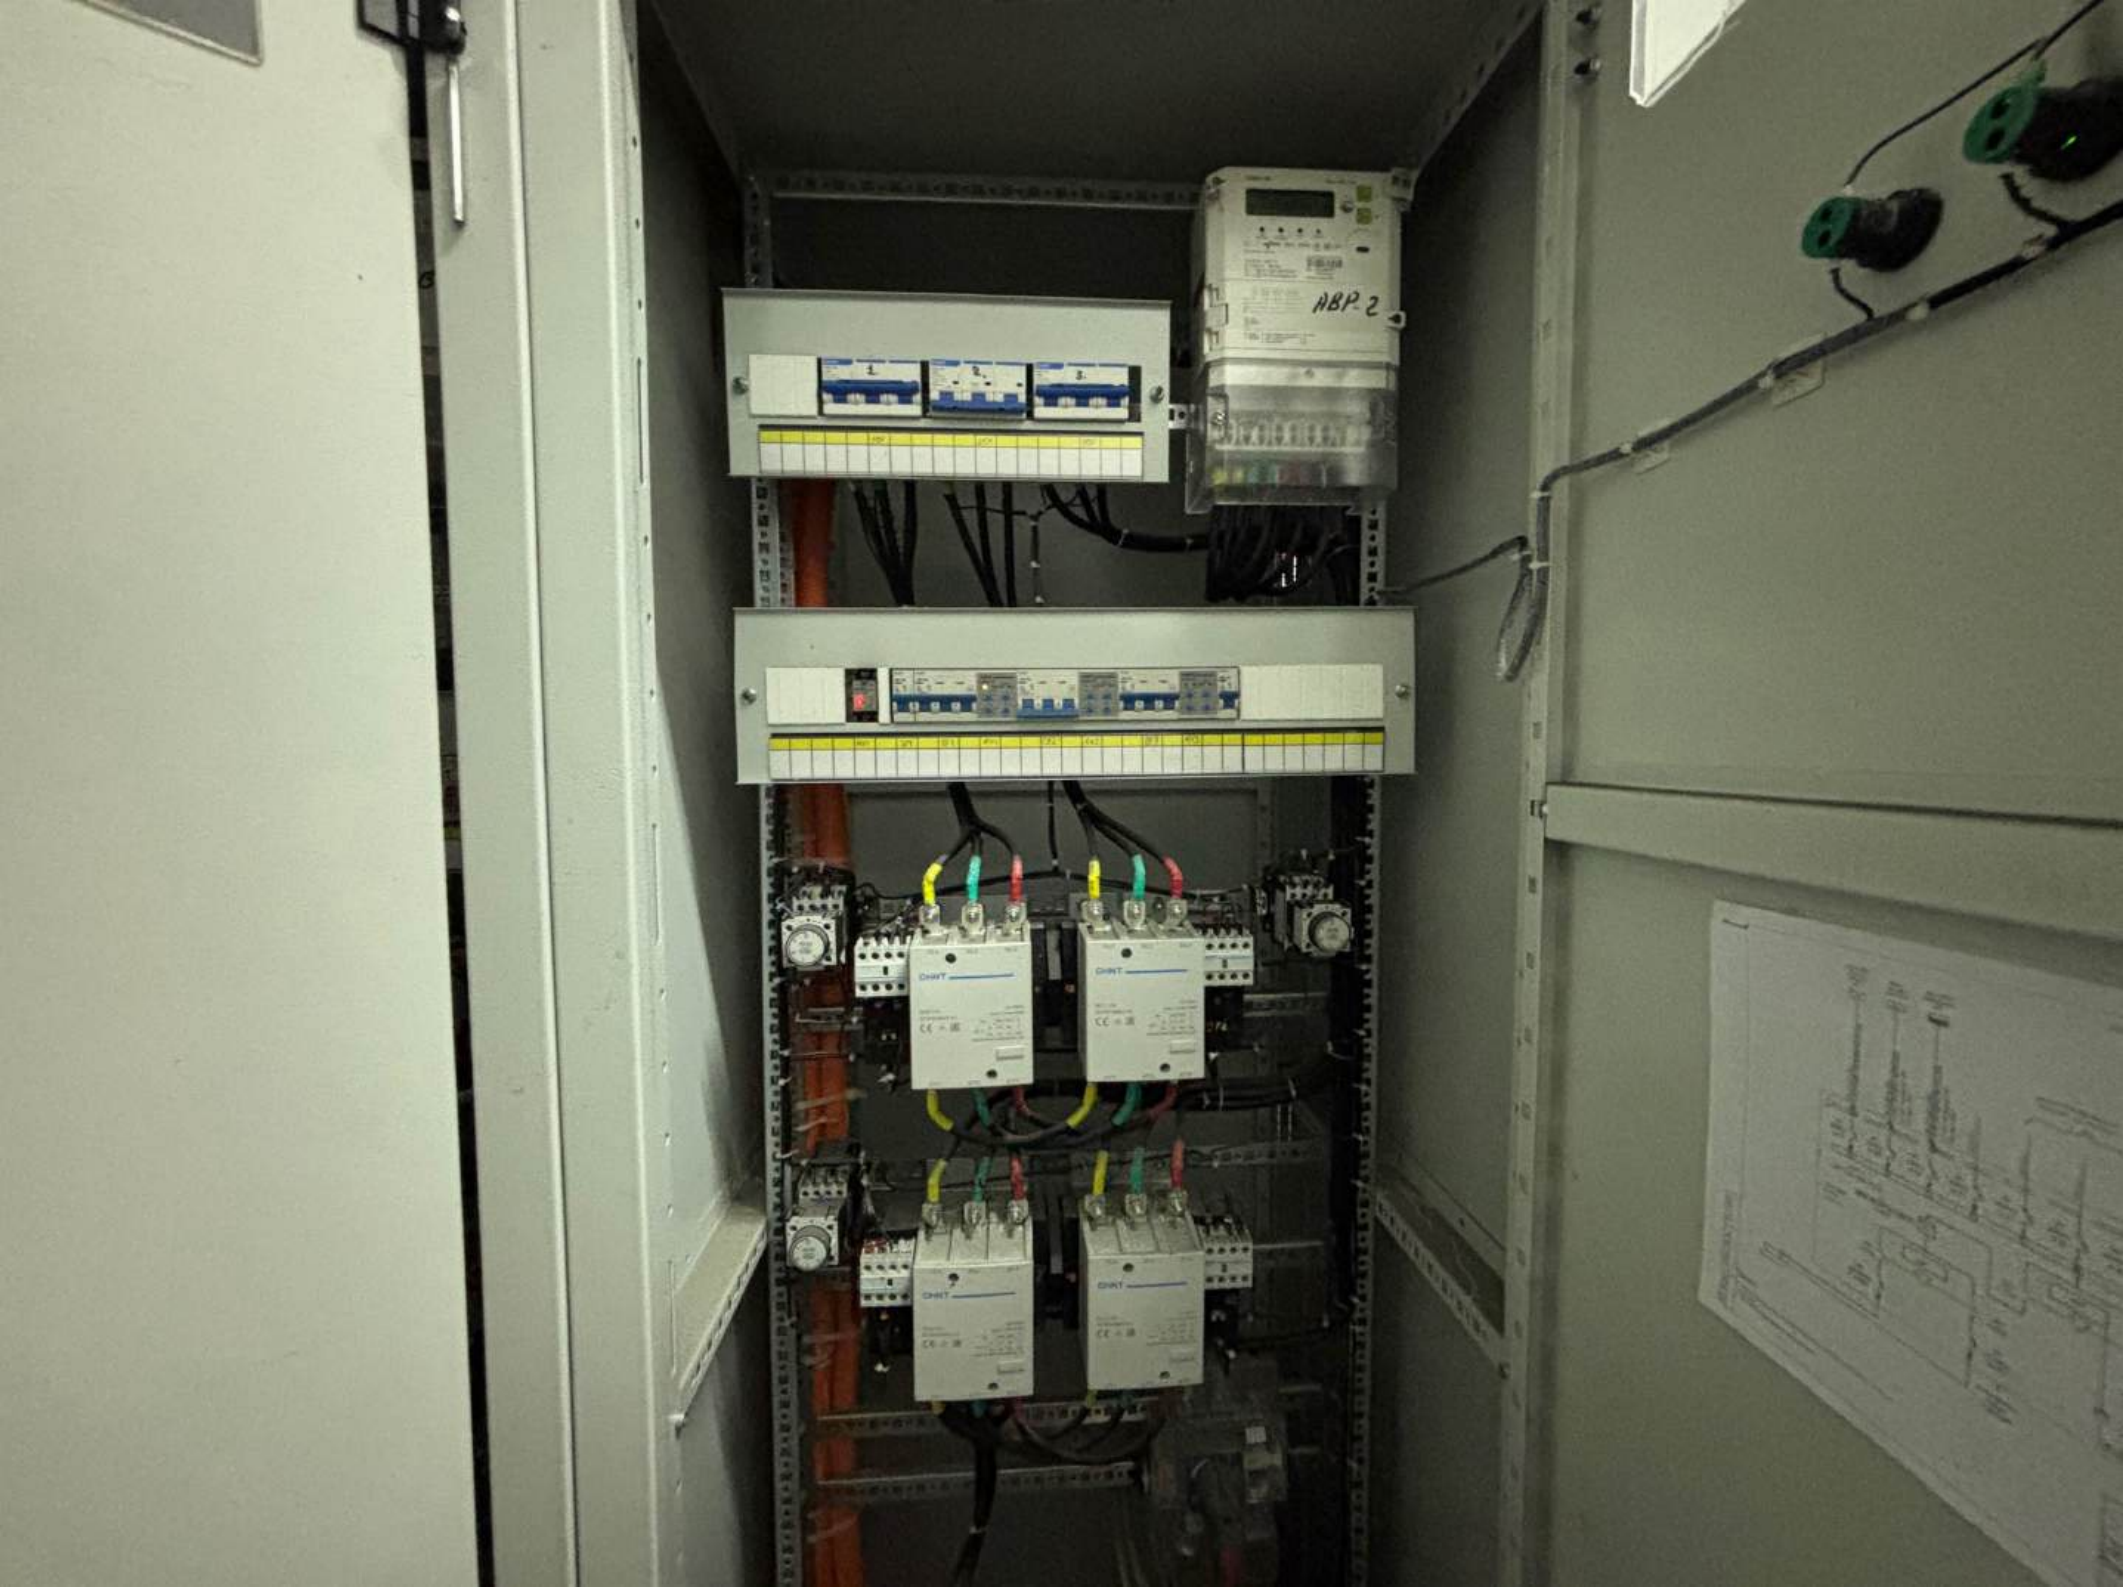

ABP-2

DMYT
CE - 3E

DMYT
CE - 3E

DMYT
CE - 3E

DMYT
CE - 3E