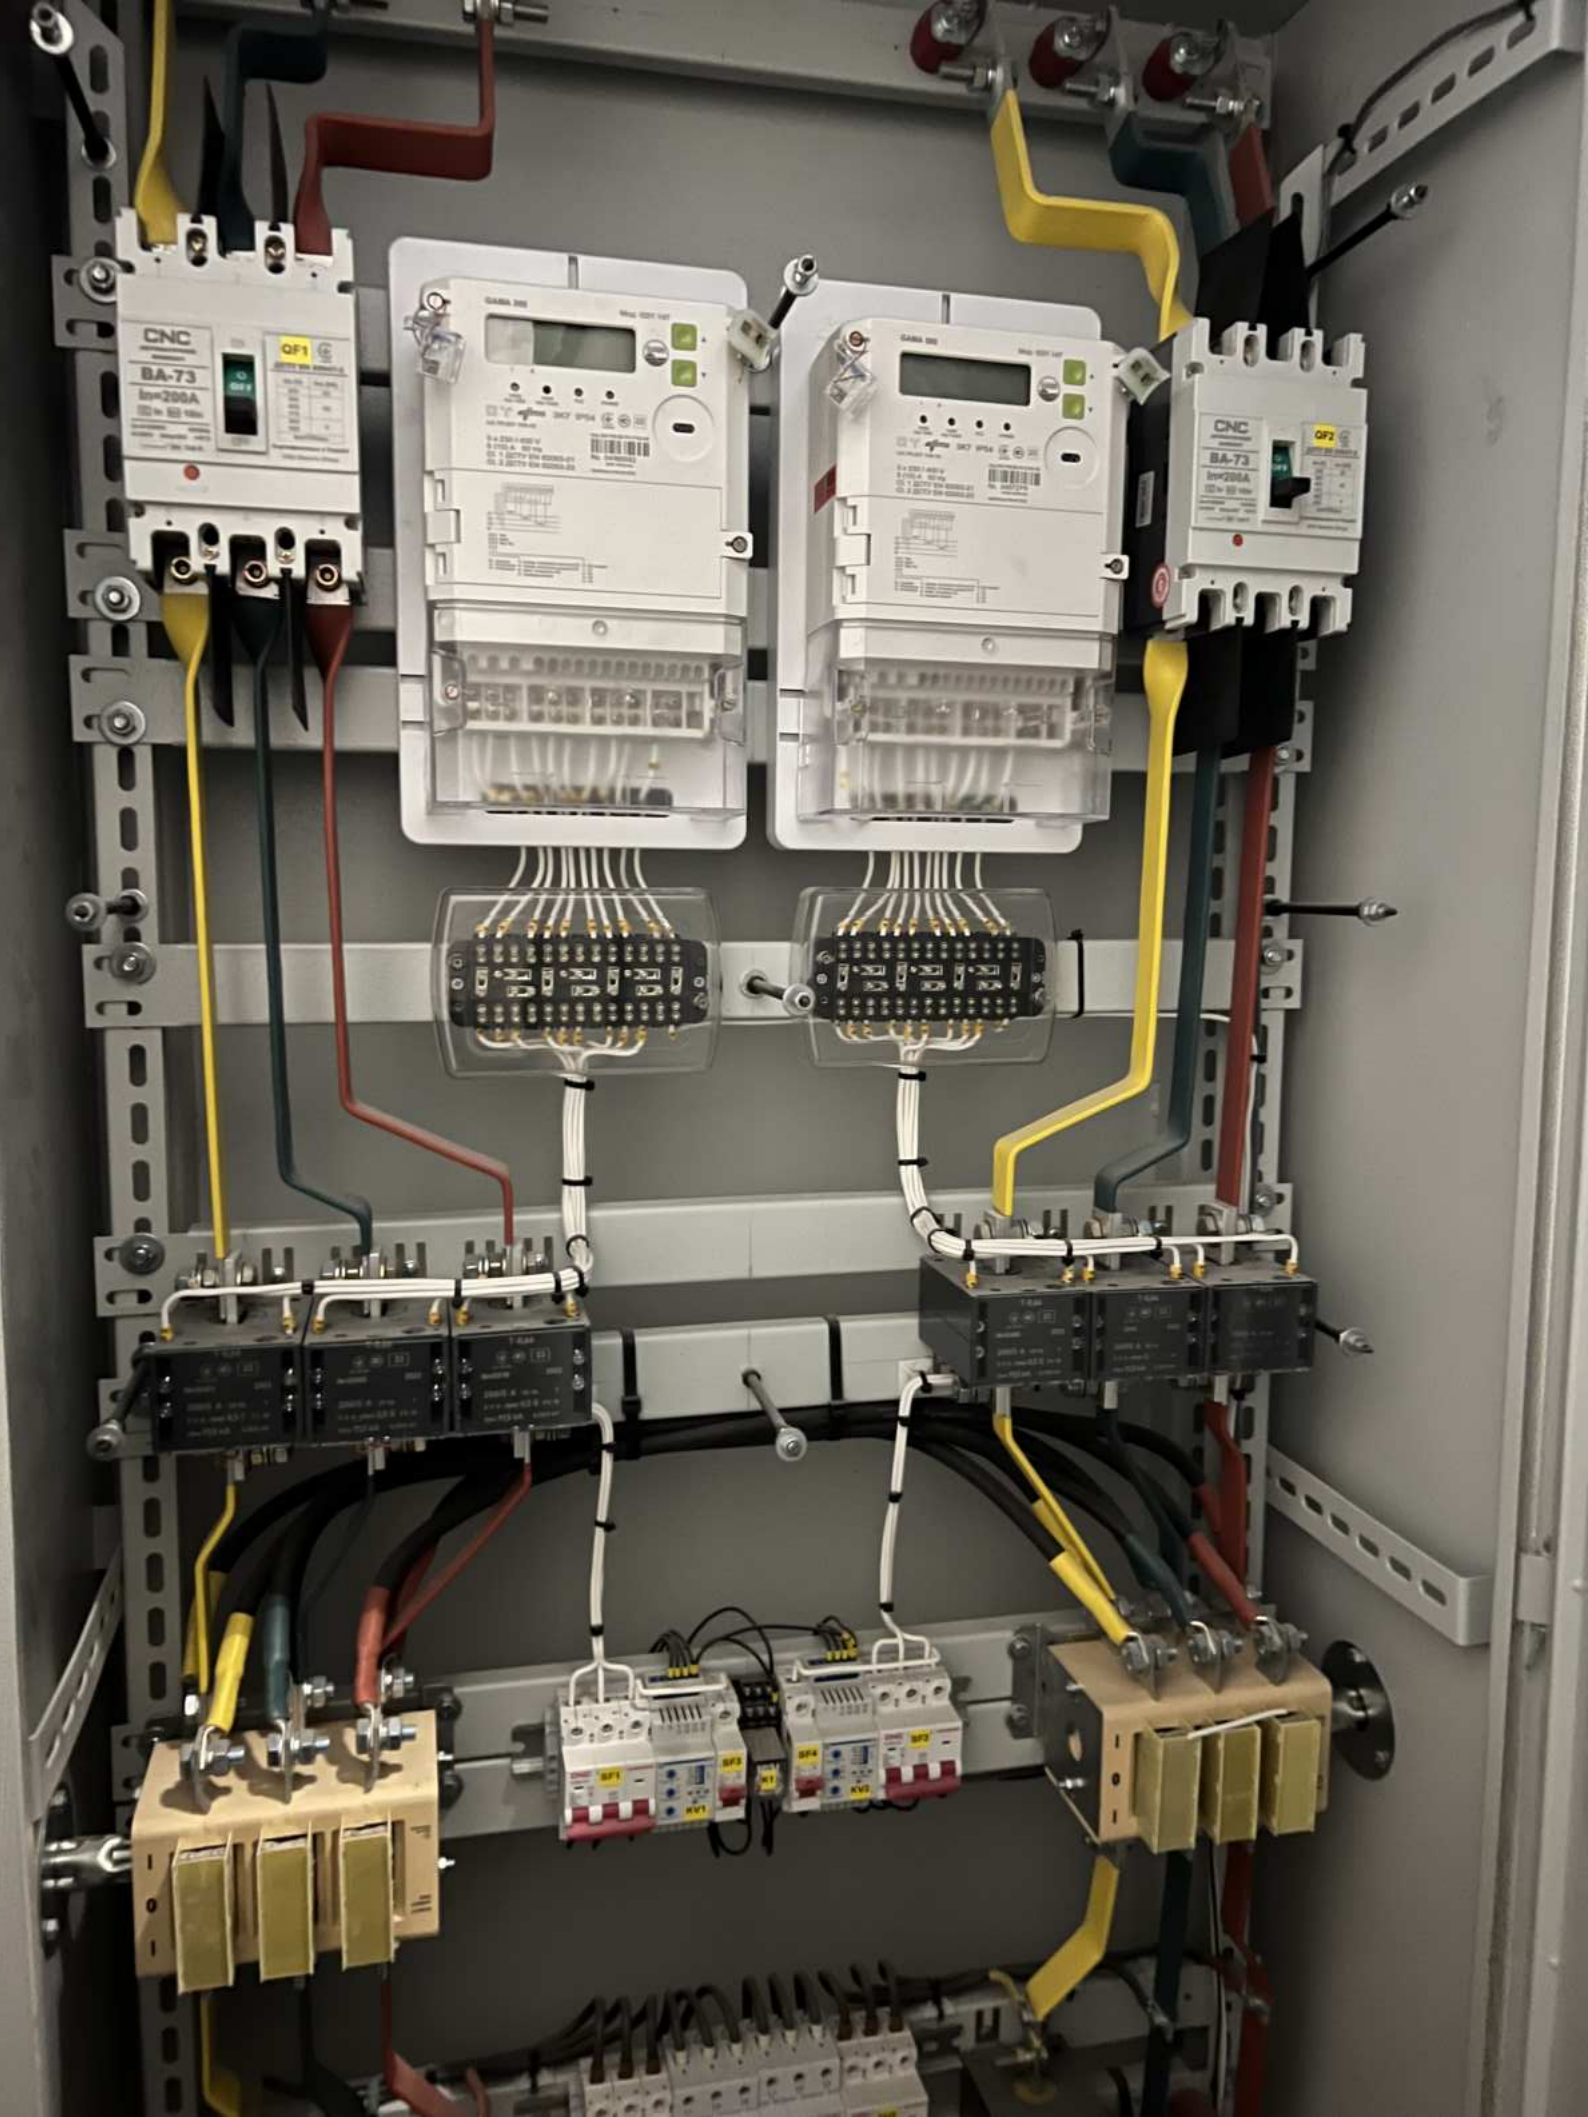

Terminal block with multiple connections

Relay assembly with multiple units

Relay assembly with multiple units

Relay assembly with multiple units

Terminal block with multiple connections

Terminal block with multiple connections

Terminal block with multiple connections

Terminal block with multiple connections

ОБЕРЕЖНО
НАПРУГА ⚡

ЗАПУСК ПОЖИВНИХ НАСОСІВ
СИСТЕМИ ВИМОВИДЛЕННЯ

ТОВ «А»
14-10-23
ТОВ «А»

ВИХІД
EXIT

Т4
4003 А9 416 мм
F-Q I 30HA