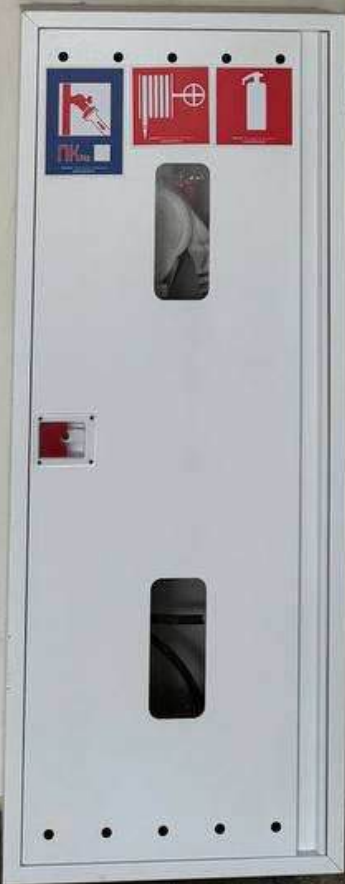

13

127-130

55

УВАГА!
ВСІМ ЗАЛИШИТИ
ПРИМІЩЕННЯ!
АВАРІЙНИЙ
ВИТІК ГАЗУ

ТЕЛЕФОНУВАТИ **104**

Handwritten notes on a piece of paper taped to the inside of the terminal block door. The text is partially obscured but appears to include:

ENEXT meter box with a lightning bolt warning symbol. The meter has two displays labeled "220 B" and "24 B". The brand name "ENEXT" is visible in red at the top right of the box.

ШК-3

Пуск	Пуск	Пуск
Пуск	Пуск	Пуск
Пуск	Пуск	Пуск
Пуск	Пуск	Пуск
Пуск	Пуск	Пуск
Пуск	Пуск	Пуск

The control panel features a 3x3 grid of controls. Each column contains a red indicator light at the top, a black rotary selector switch in the middle, and a three-color (green, yellow, red) indicator light at the bottom. The panel is labeled 'ШК-3' at the top center.

131-133

ВИХІД

Small white tag with illegible text.

САНВУЗОЛ

ВИХІД

KMD facade solutions

ВИХІД

ВИХІД