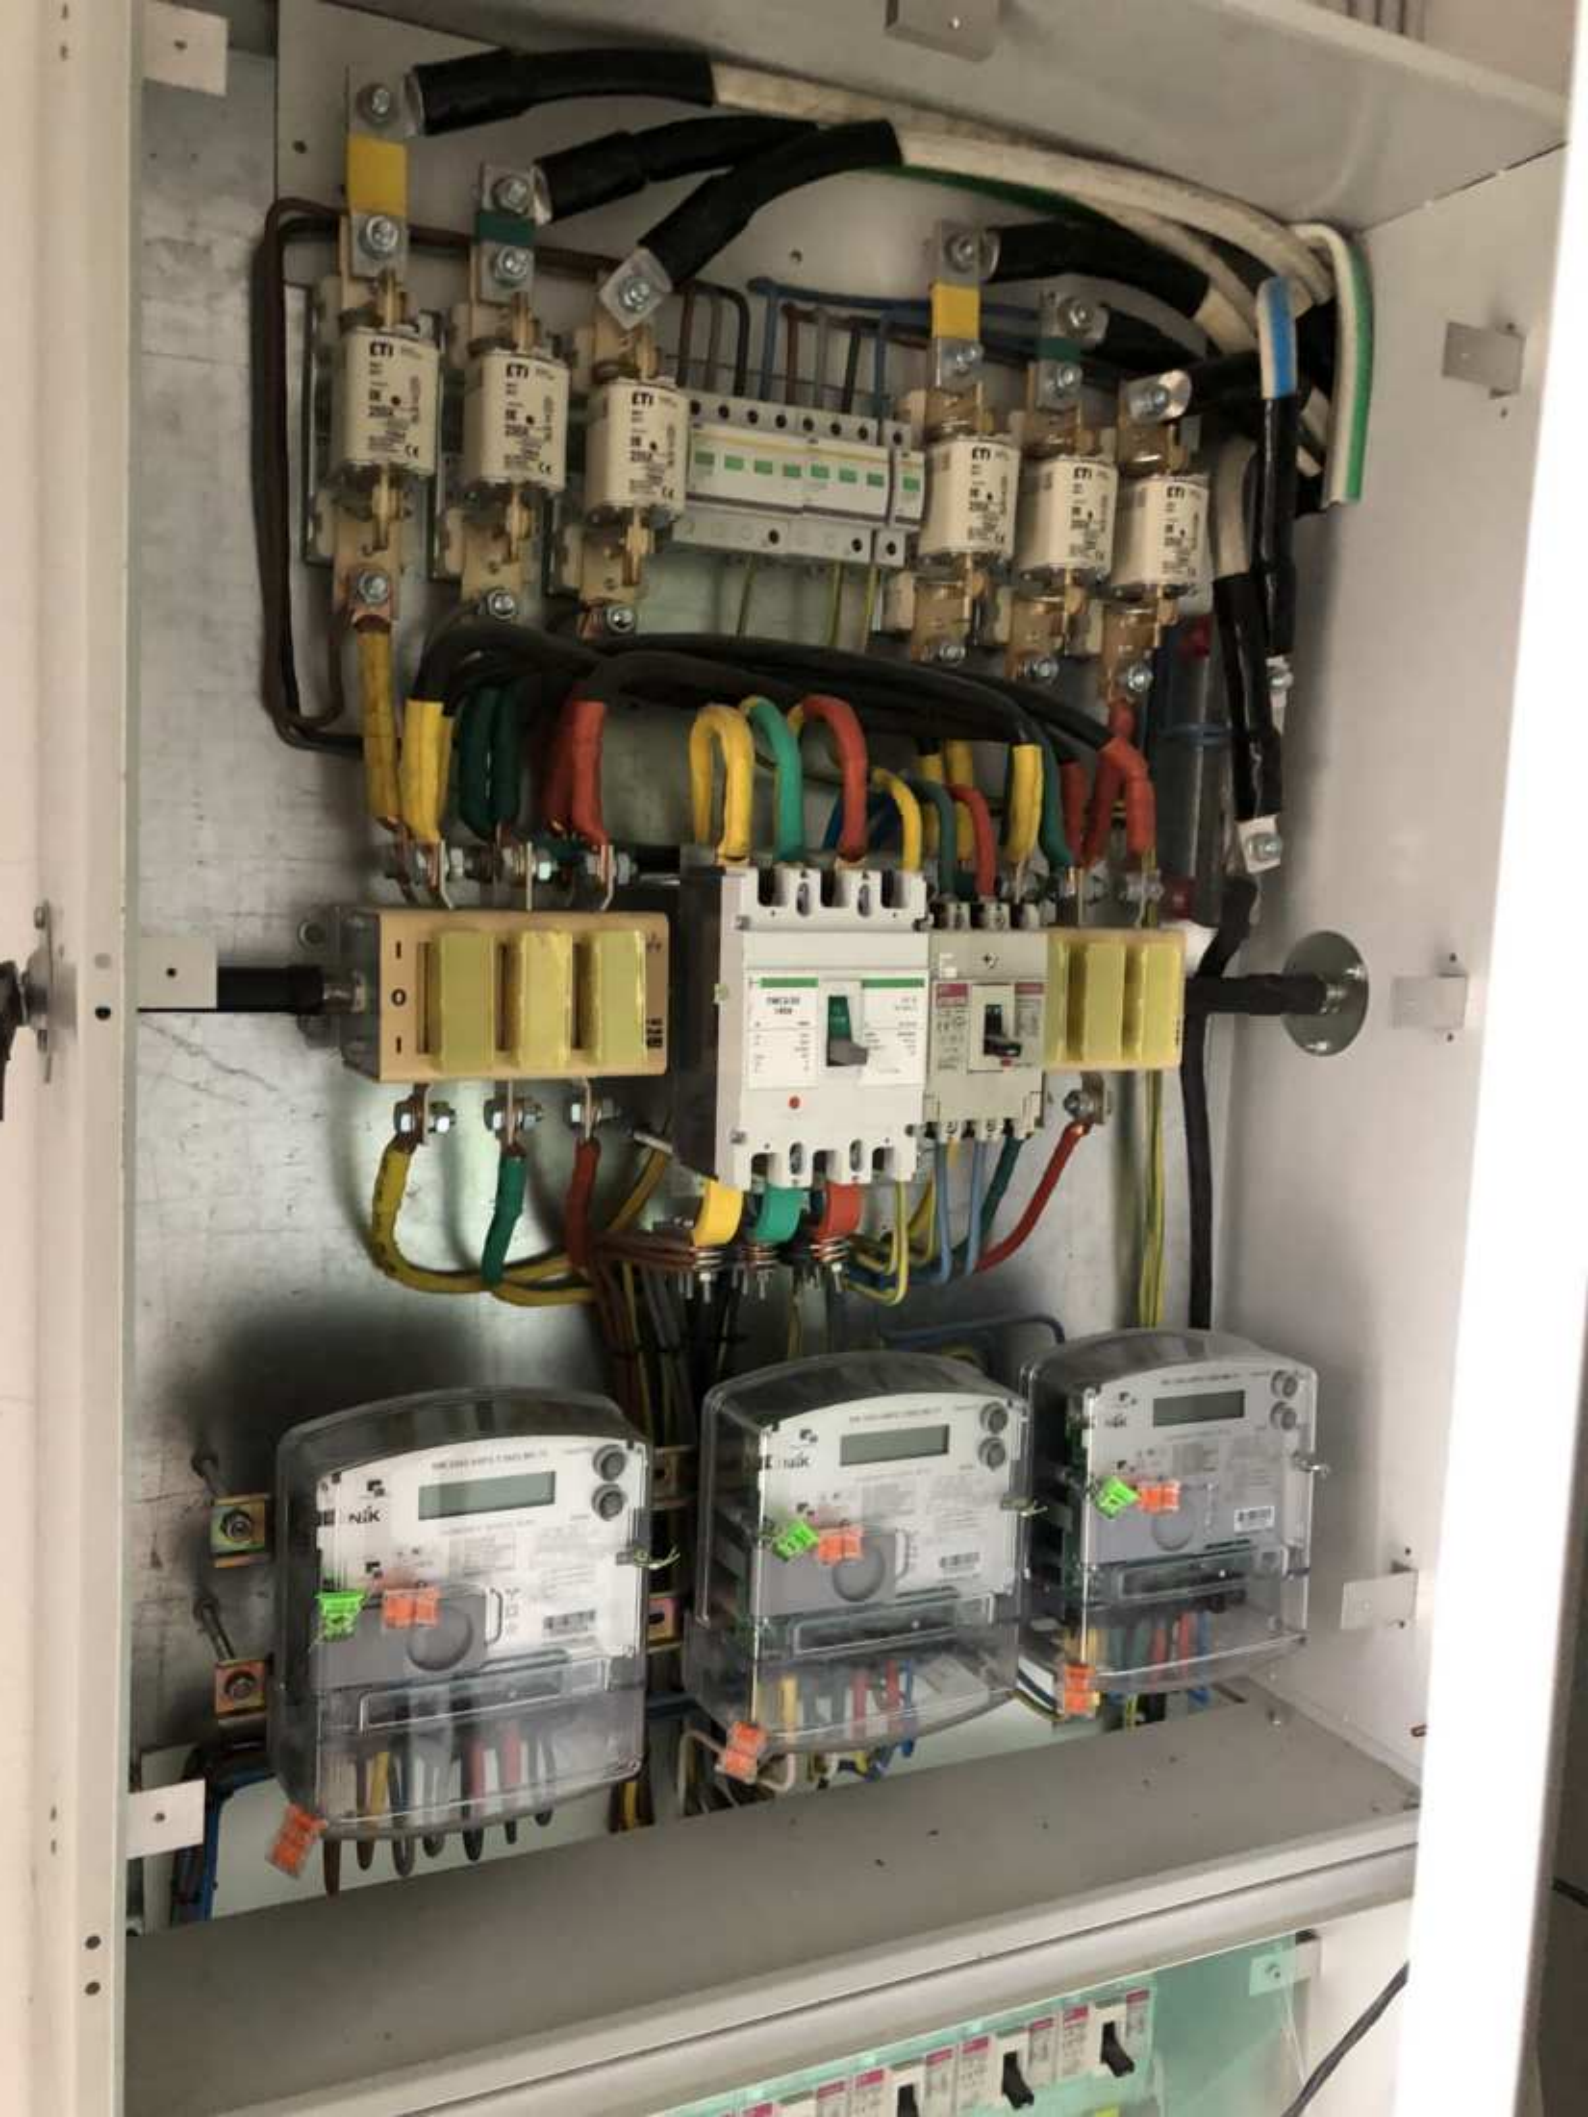

ВИХІД

ИЛАО

220 В

24 В

ВИХІД

ВИХІД  
EXIT

ВНИМАНИЕ

P

УВАГА!  
ГАЗ!

Technical equipment including a control panel with a keypad and display, a gas detector, and a gas alarm bell. The control panel has the brand name "SEPTA" visible at the bottom. The gas detector also has "SEPTA" branding. A yellow box is placed on top of the control panel.