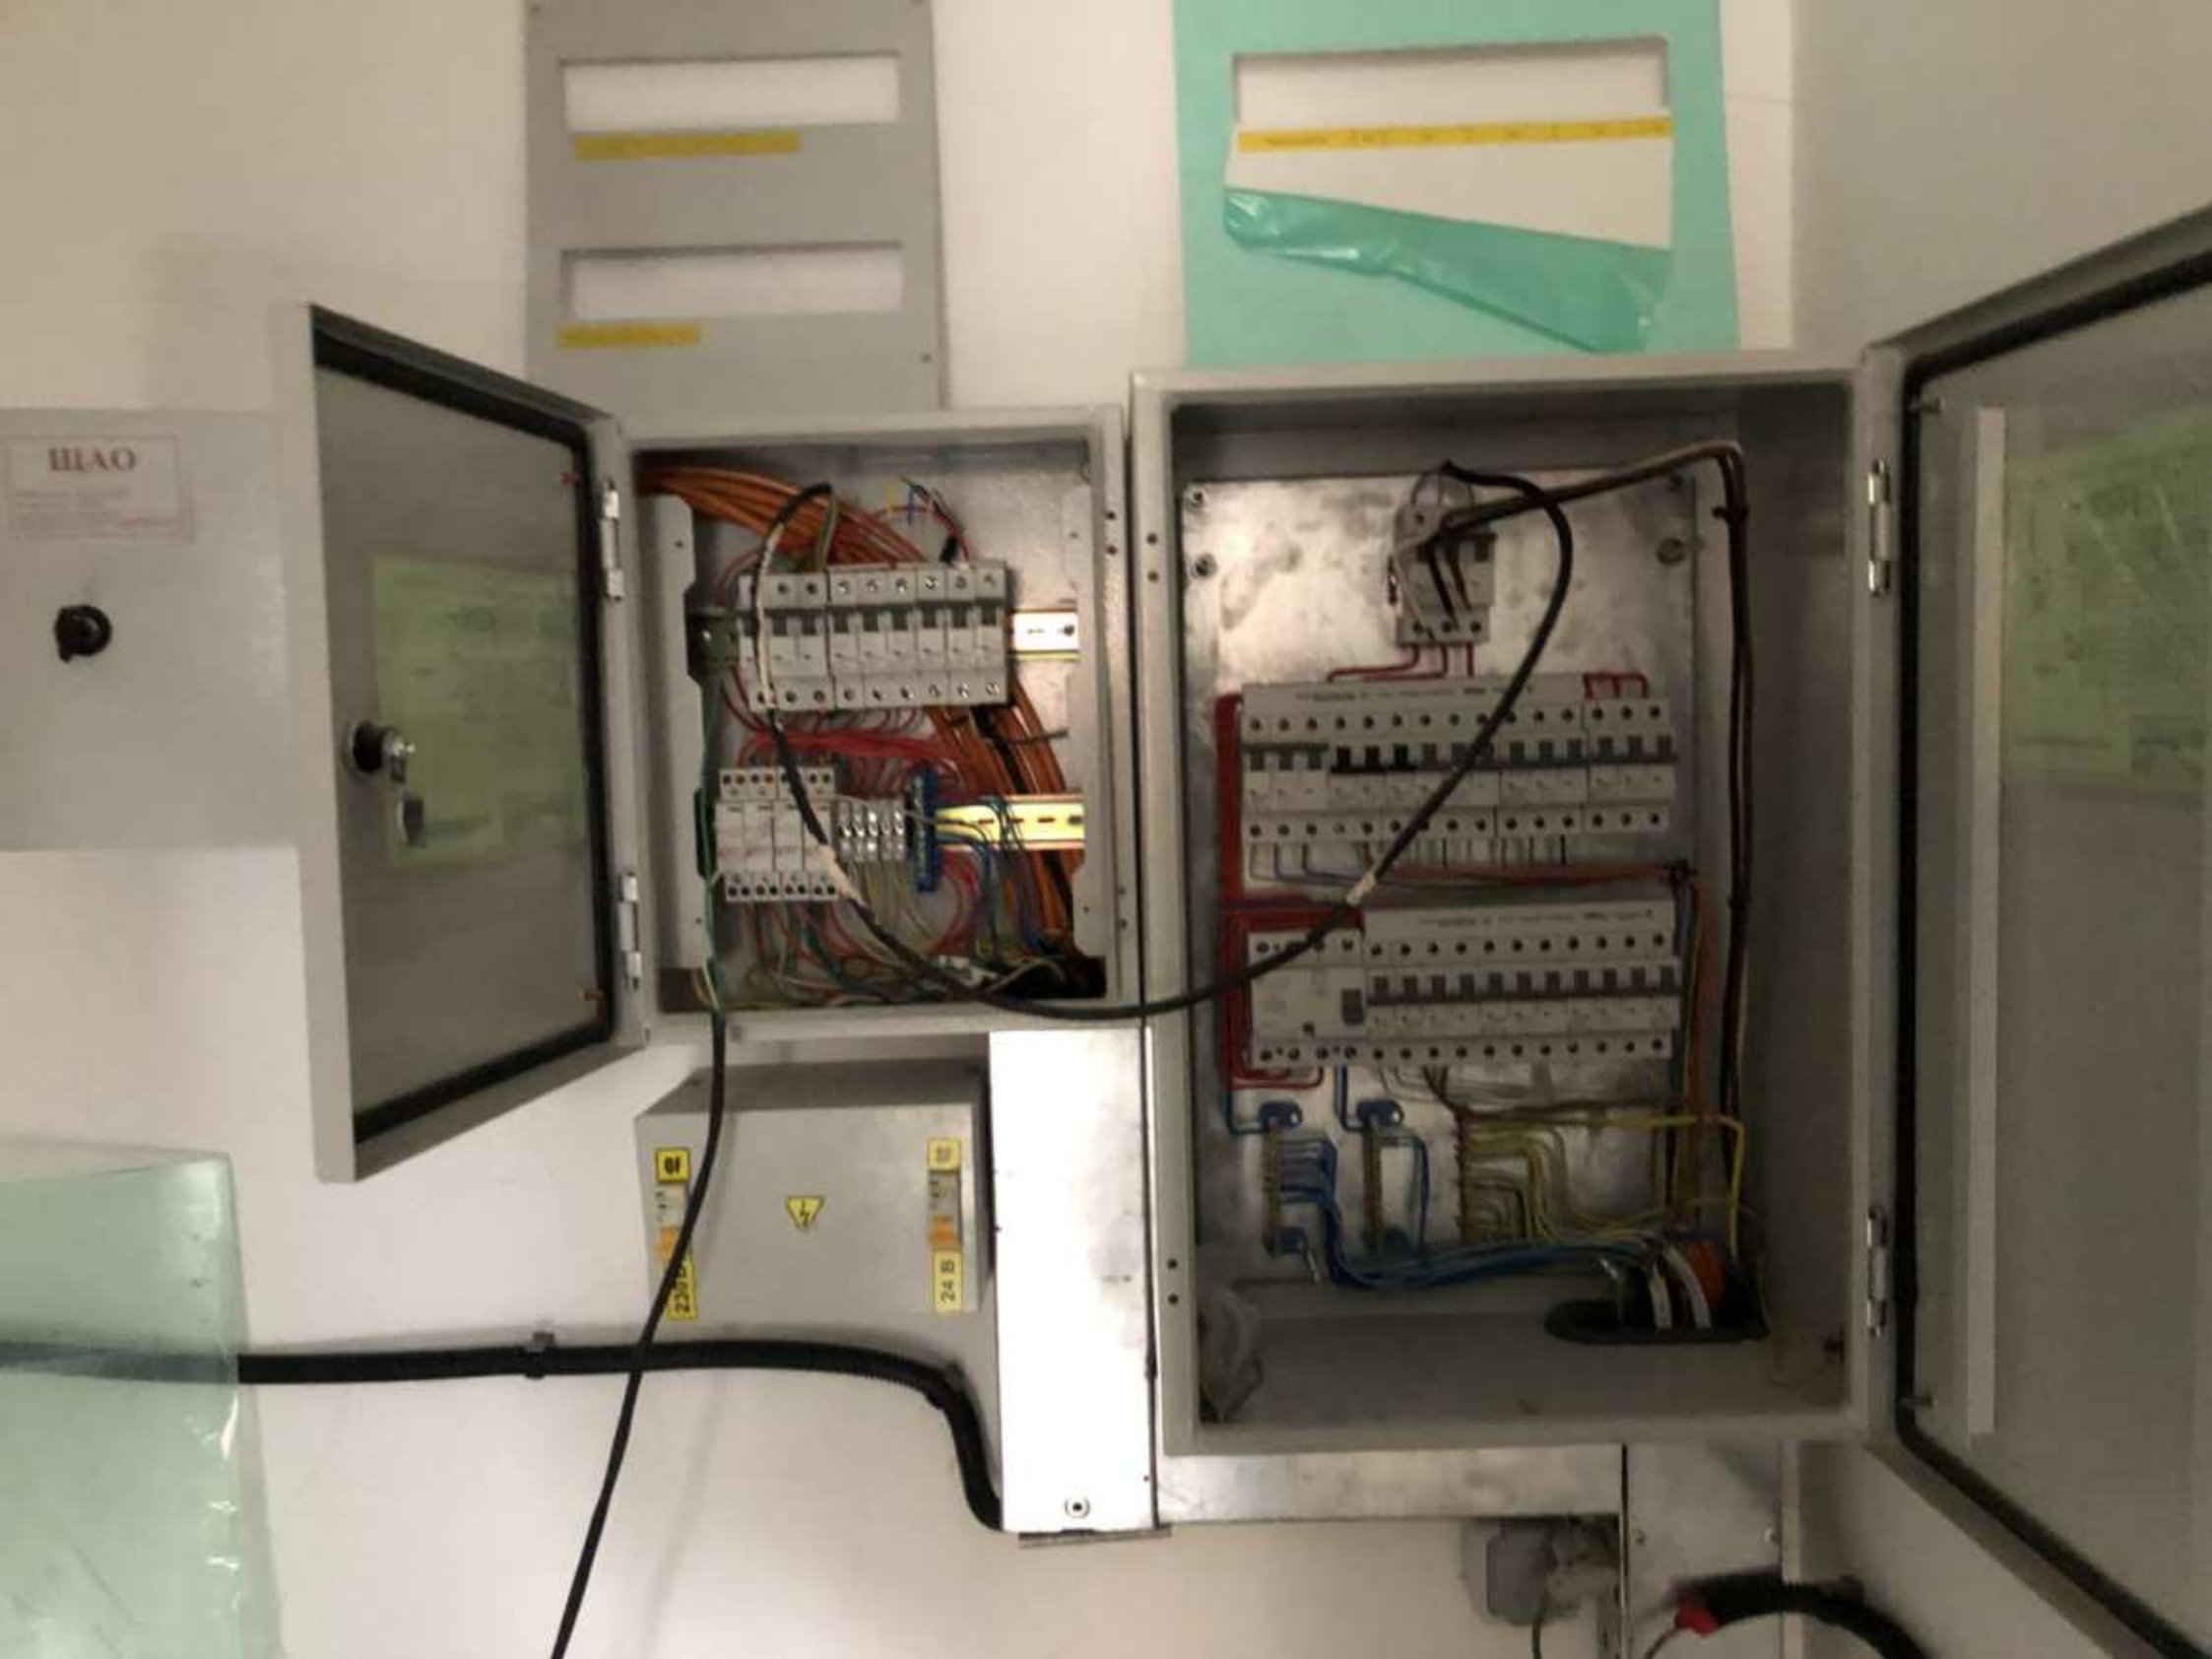

ВИХІД

ИЛАО

220 В

24 В

ВИХІД

ВИХІД  
EXIT

ВНИМАНИЕ

P

УВАГА!  
ГАЗ!

Technical equipment including a control panel with a keypad and display, a gas detector, and a gas alarm bell. The control panel has the brand name "SEPTA" visible at the bottom. The gas detector also has "SEPTA" branding. A yellow box is placed on top of the control panel.