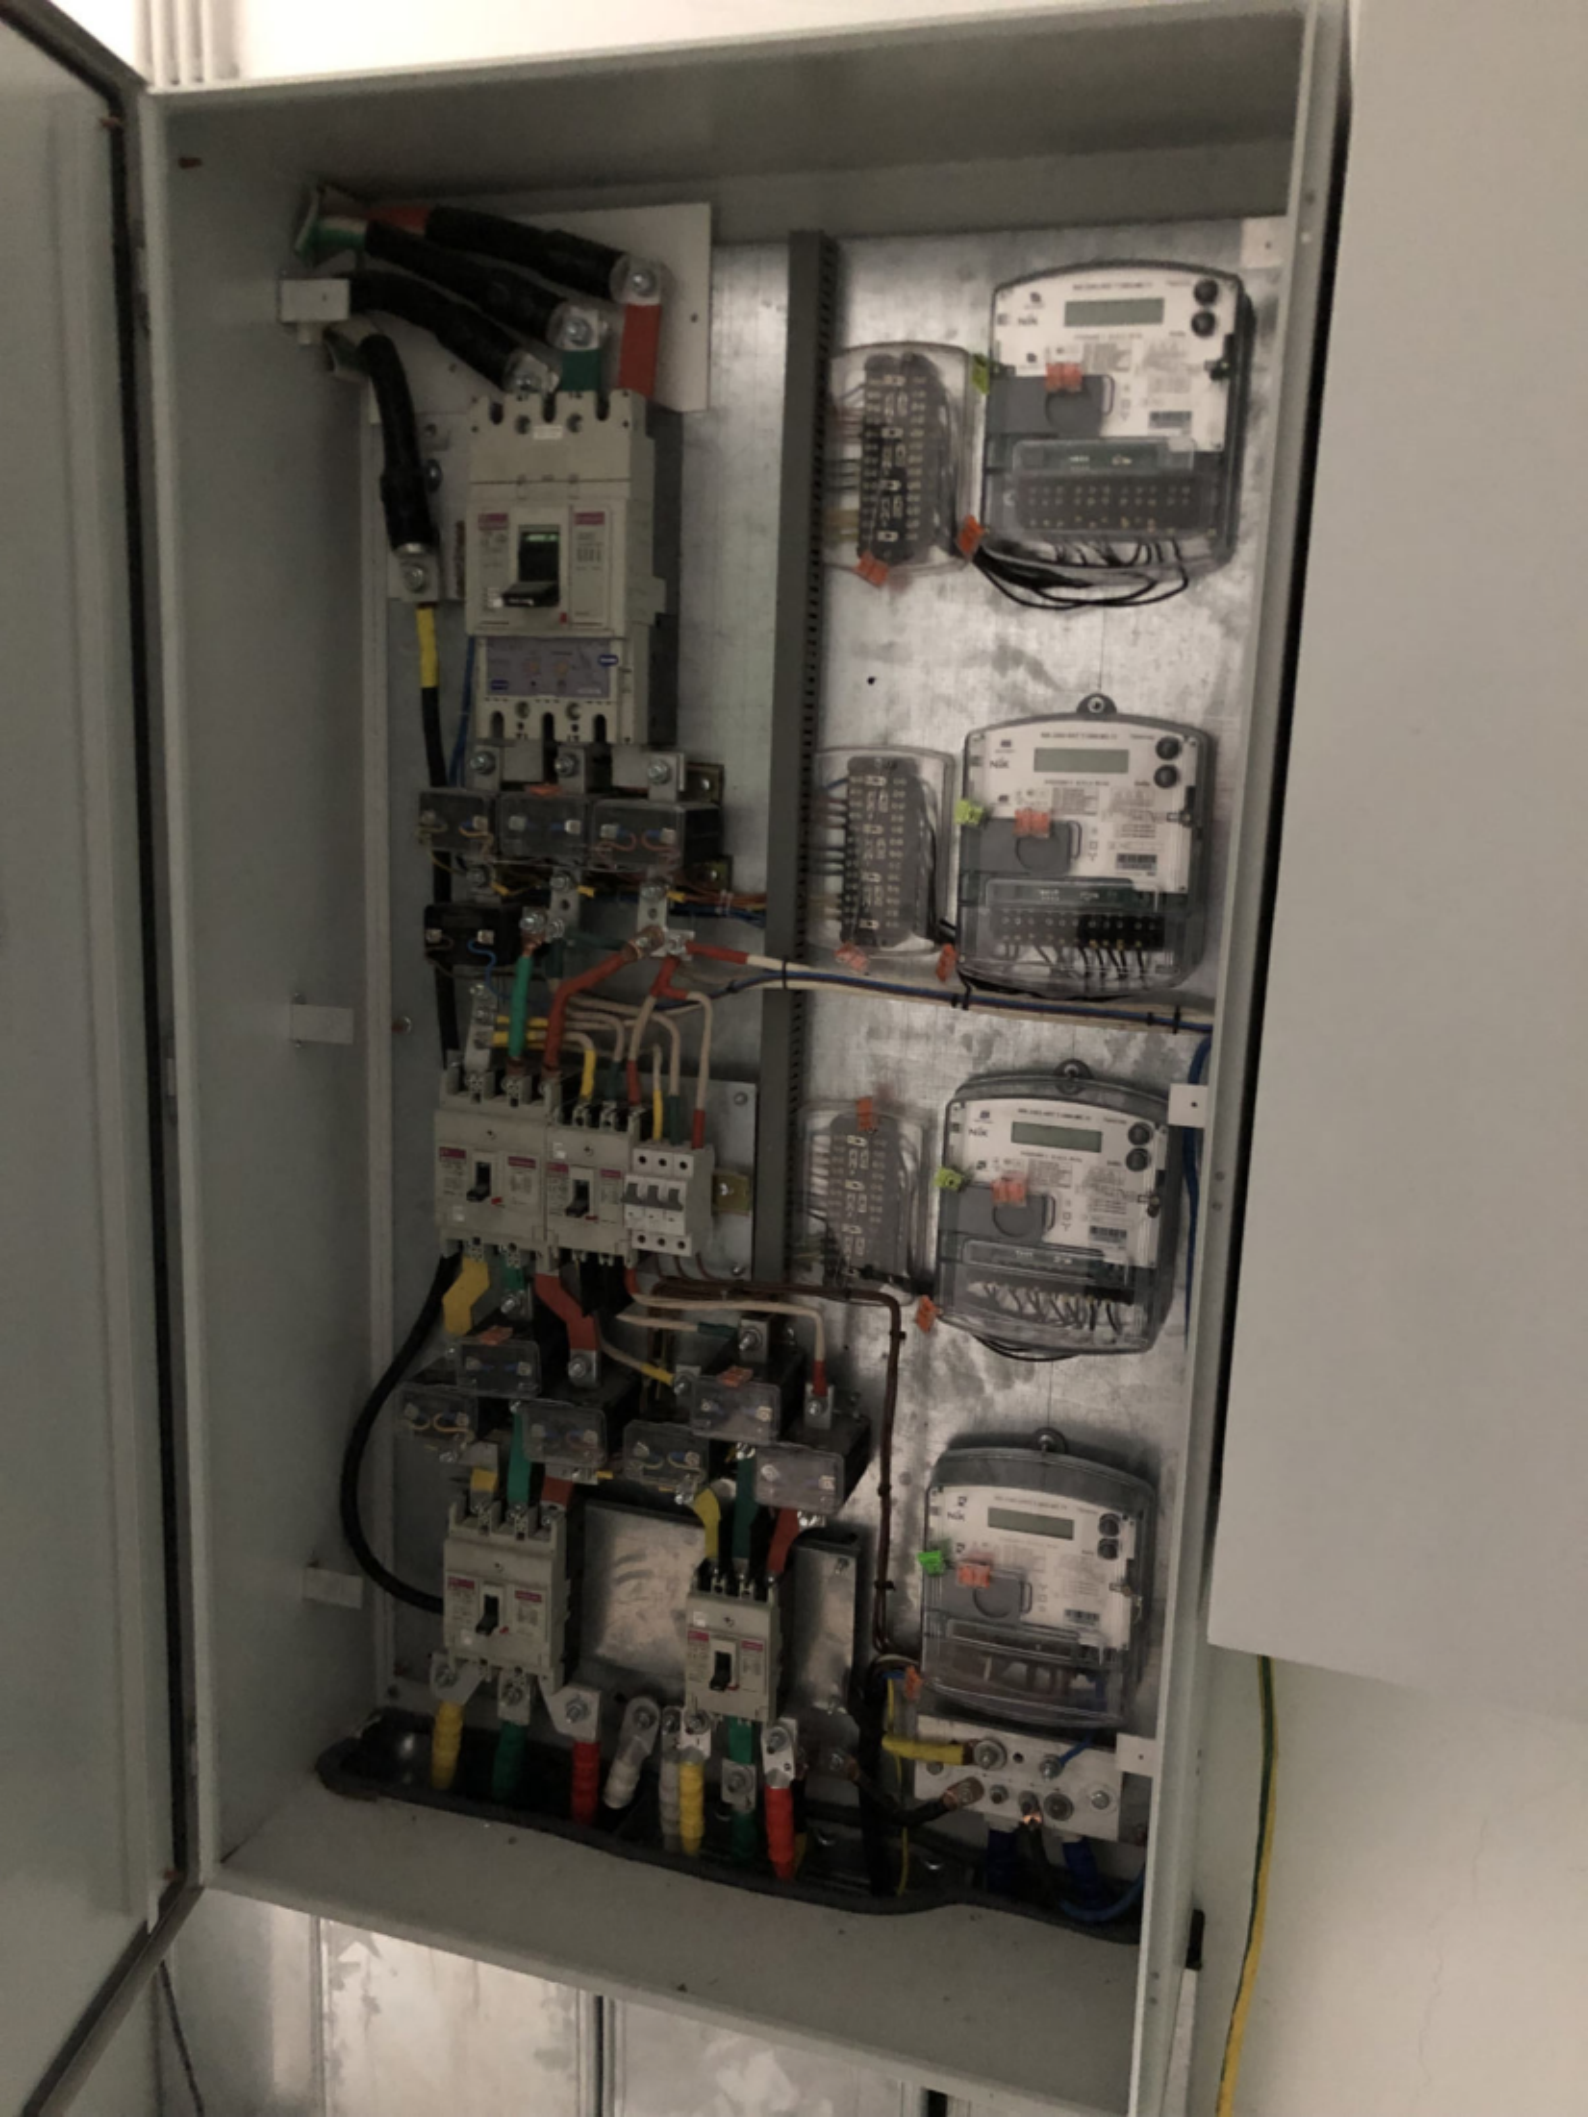

ВИХІД

ИЛАО

220 В

24 В

ВИХІД

ВИХІД  
EXIT

ВНИМАНИЕ

P

УВАГА!  
ГАЗ!

Technical equipment including a control panel with a keypad and display, a gas detector, and a gas alarm bell. The control panel has the brand name "SEPTA" visible at the bottom. The gas detector also has "SEPTA" branding. A yellow box is placed on top of the control panel.