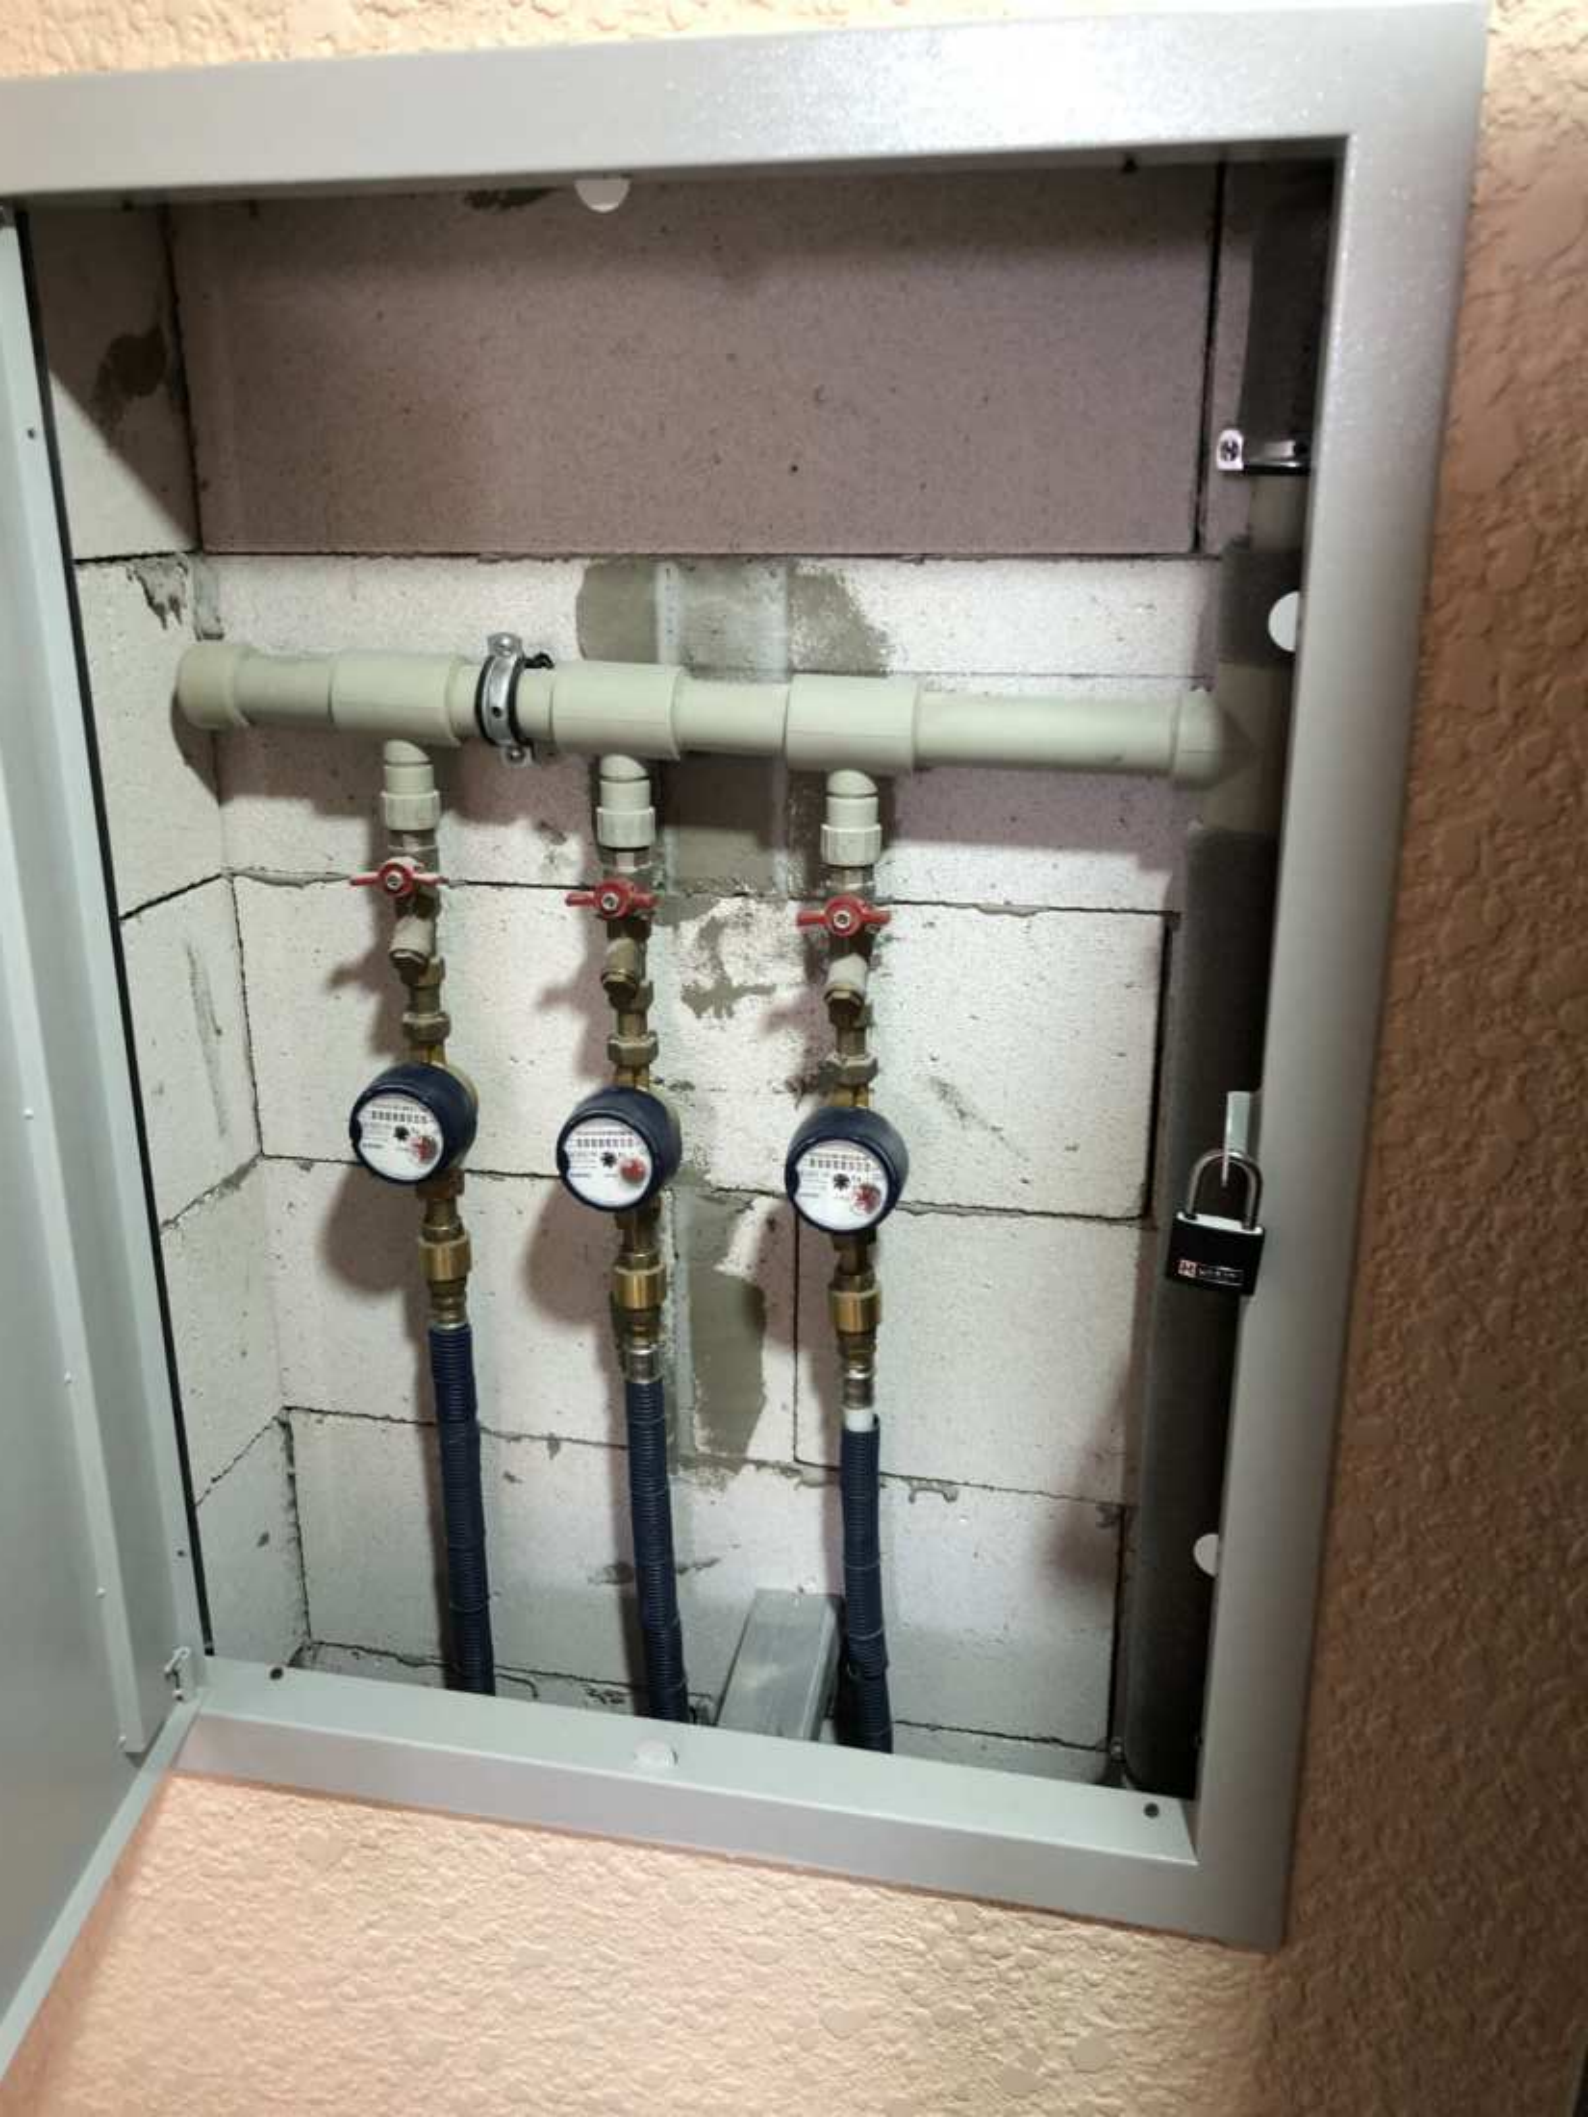

УВАГА!  
ГАЗ!

Technical equipment including a control panel with a keypad and display, a gas detector, and a gas alarm bell. The control panel has the brand name "SEPTA" visible at the bottom. The gas detector also has "SEPTA" branding. A yellow box is placed on top of the control panel.