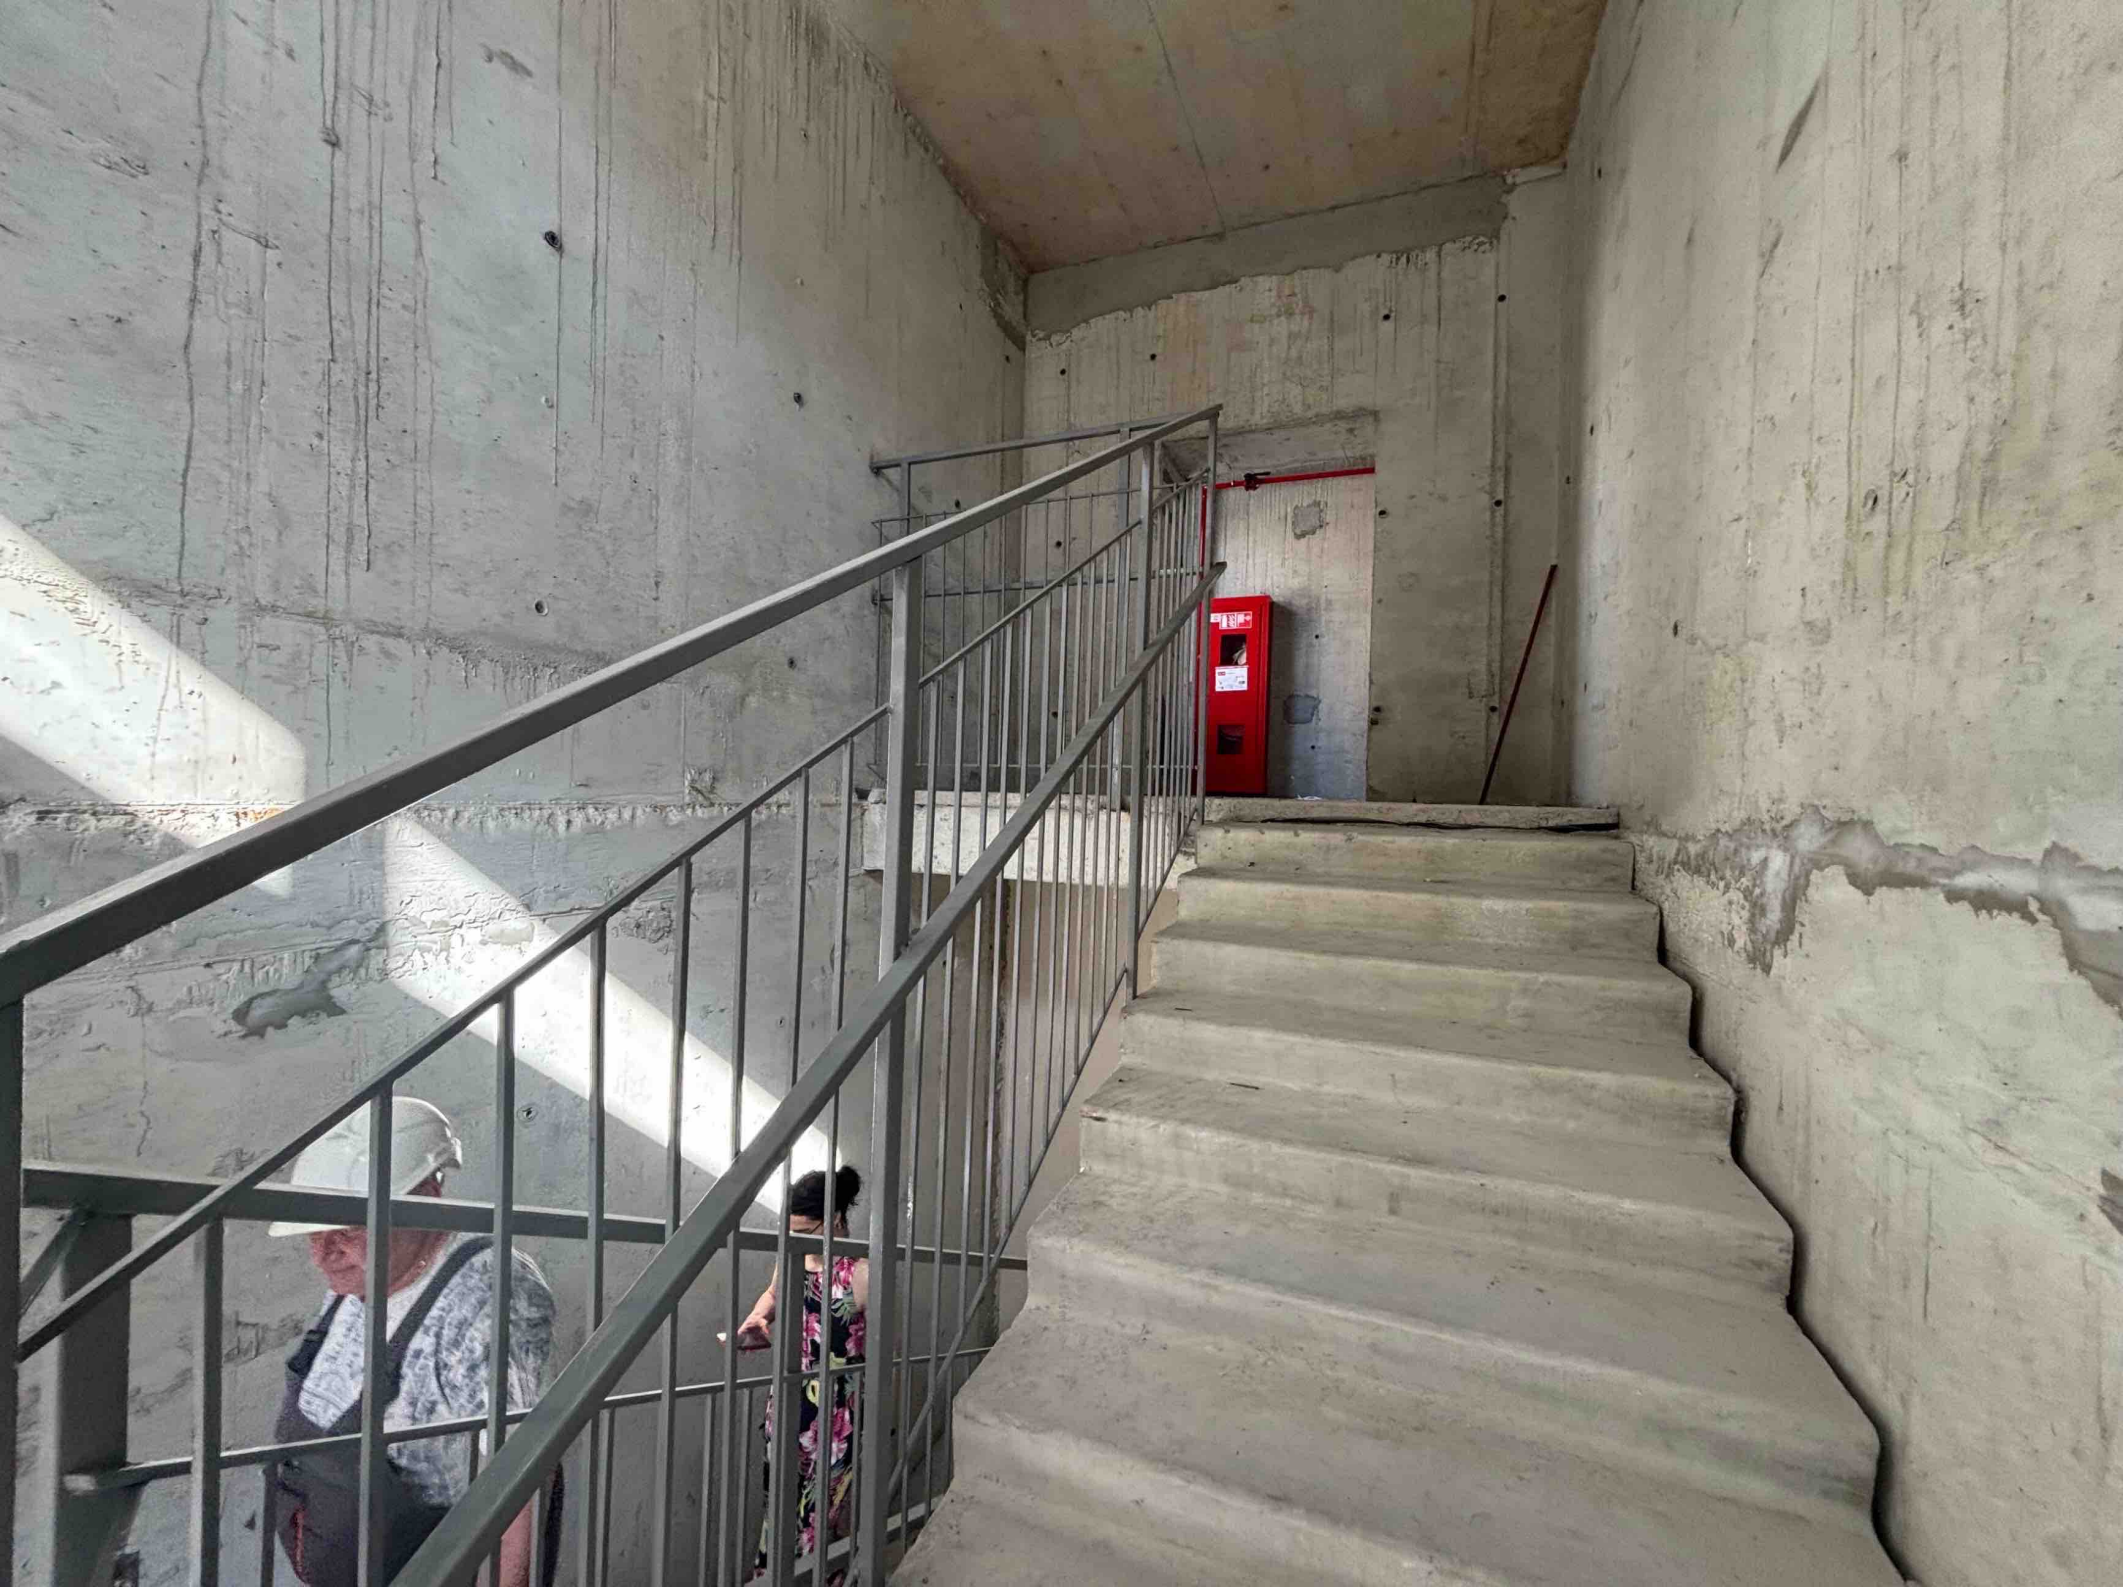

ODESA LEADER LAND SCHOOL

84 • NDR  
New York

-1 ПОВЕРХ

A man wearing a white hard hat and dark overalls over a light-colored t-shirt, standing on the lower level of the staircase.

A person wearing a floral patterned shirt, partially visible behind the metal railing on the lower level.

A person wearing a white t-shirt, partially visible behind the metal railing on the lower level.

A red fire door located at the top of the staircase, set into a light-colored wall.

A set of concrete stairs with several steps covered by wooden planks, indicating ongoing renovation work.

A metal railing with vertical bars, running along the edge of the staircase on both levels.

1 ПОВЕРХ  
Г. 2014

ПОЖЕЖА

ВИХІД