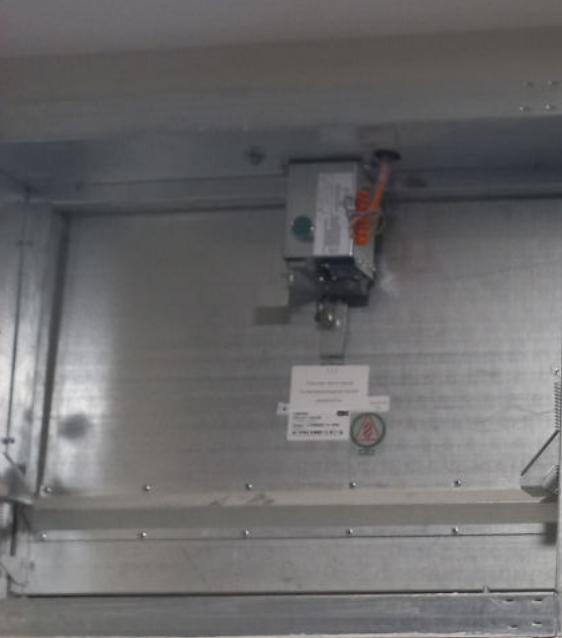

10

2

ПОЖЕЖА

ВИХІД

A yellow rectangular sign with a white border. It features two black arrows pointing in opposite directions (left and right) above the word "ВИХІД" in black capital letters. The sign is mounted on a light-colored wall.