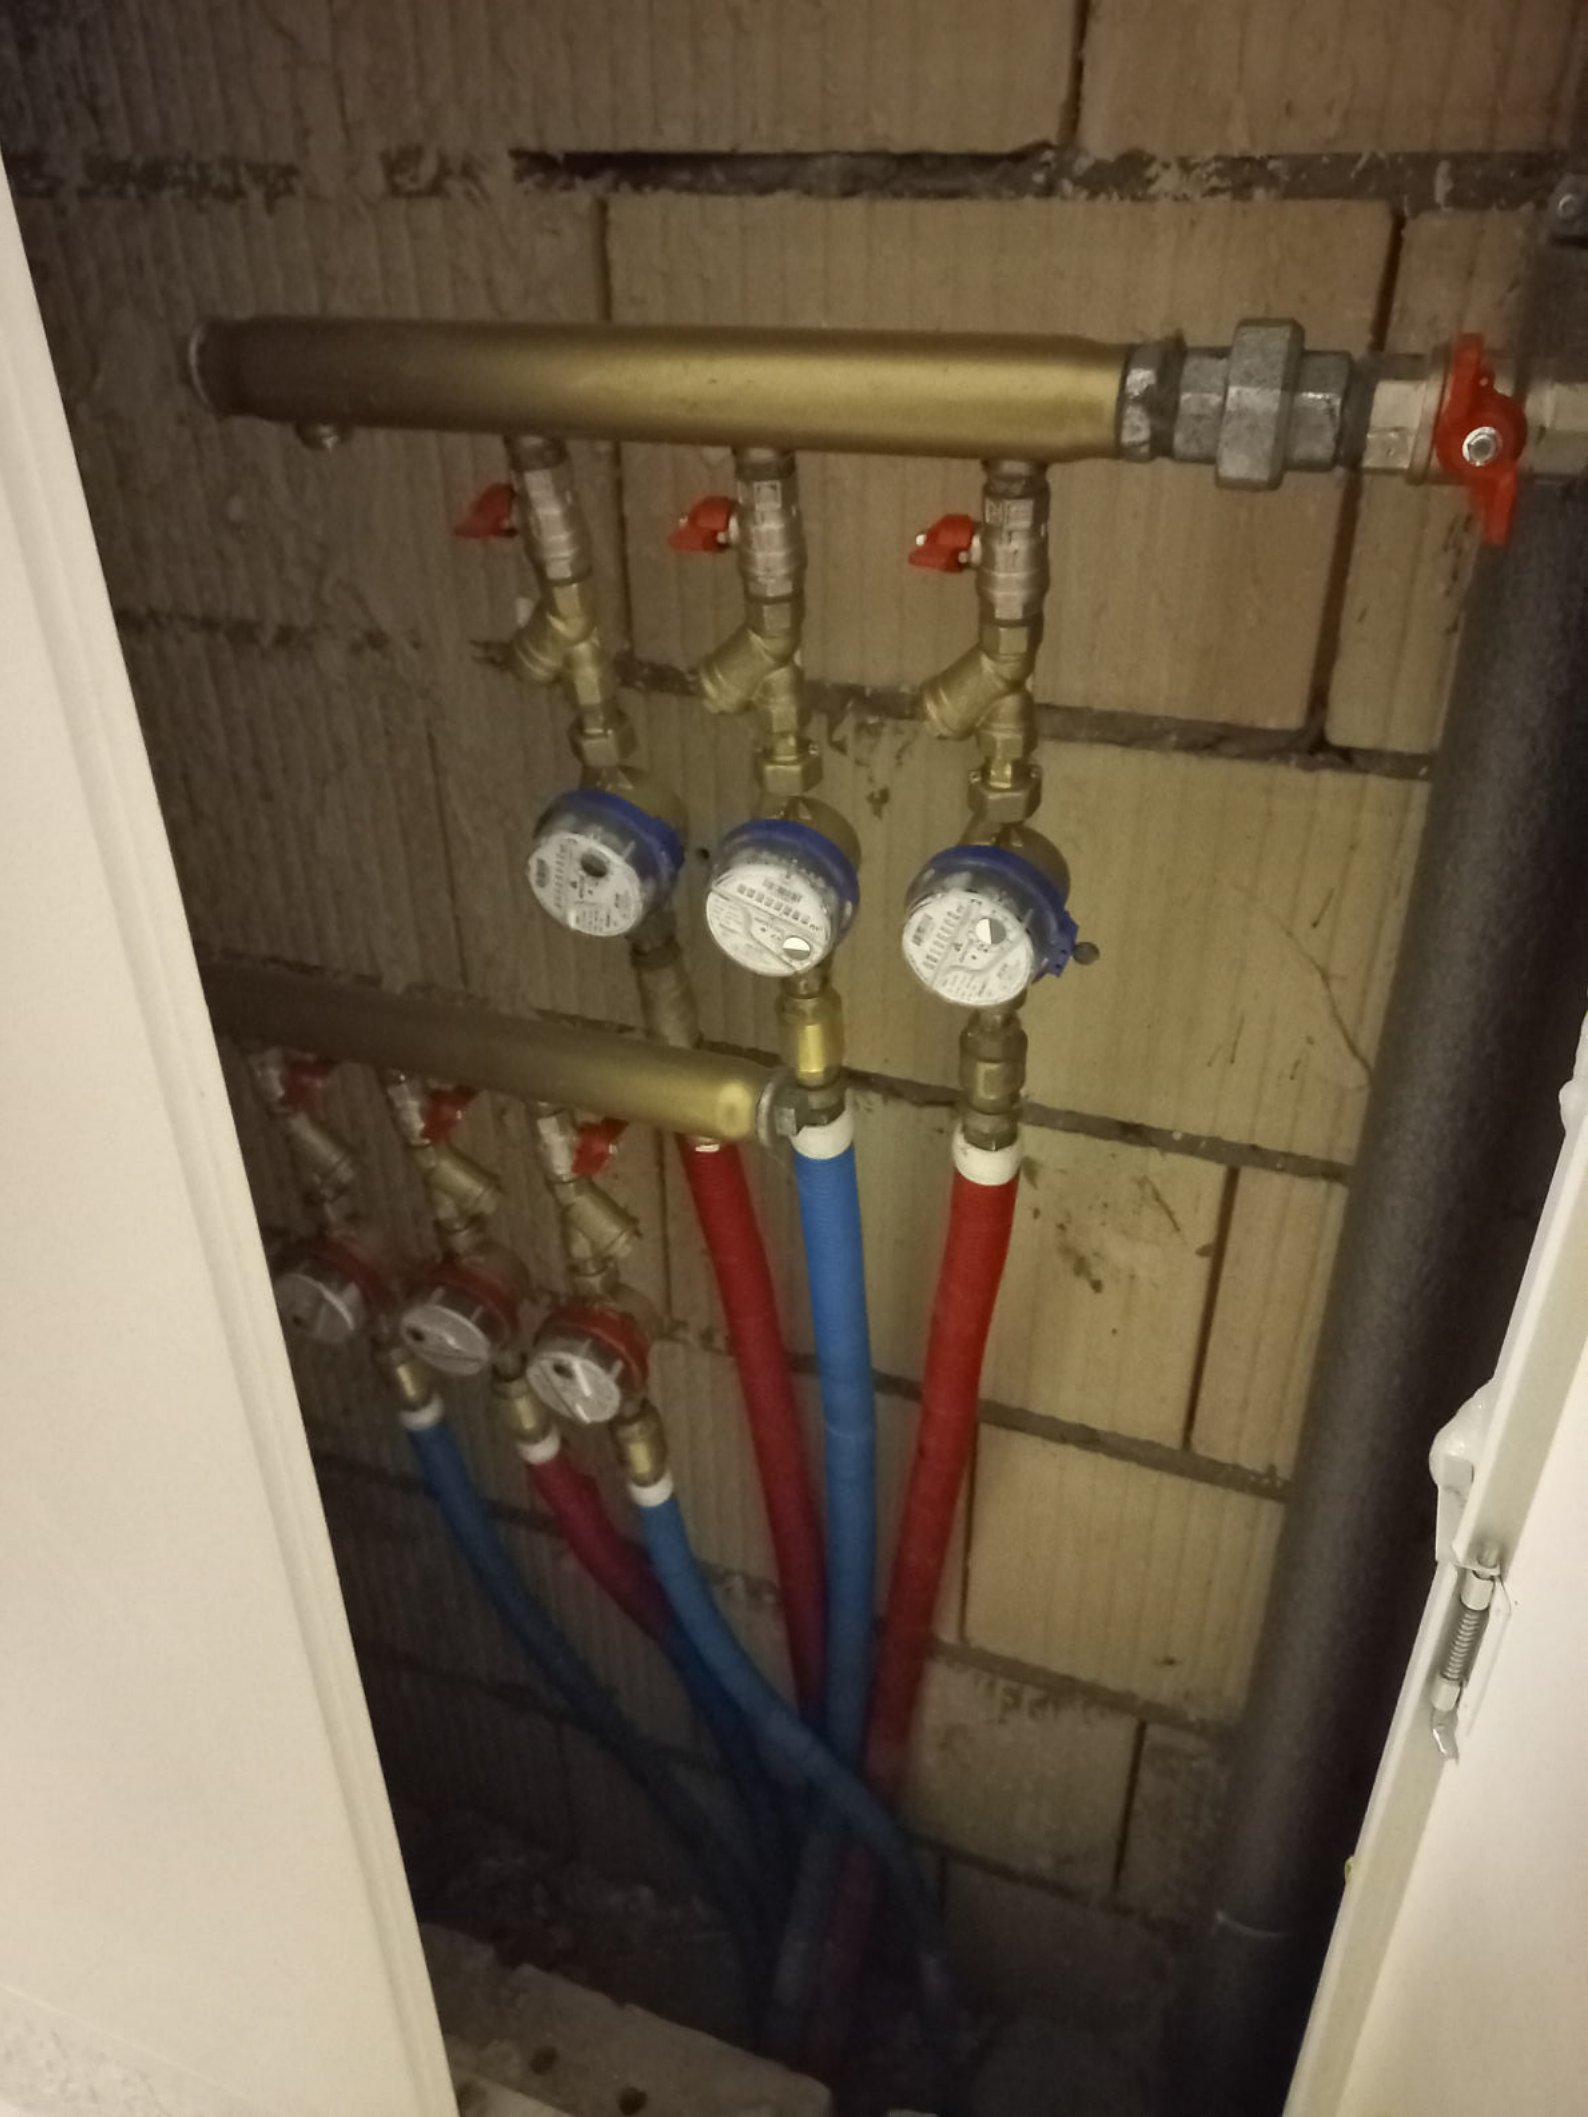

10

2

ПОЖЕЖА

ВИХІД

A yellow rectangular sign with a white border. It features two black arrows pointing in opposite directions (left and right) above the word "ВИХІД" in black capital letters. The sign is mounted on a light-colored wall.