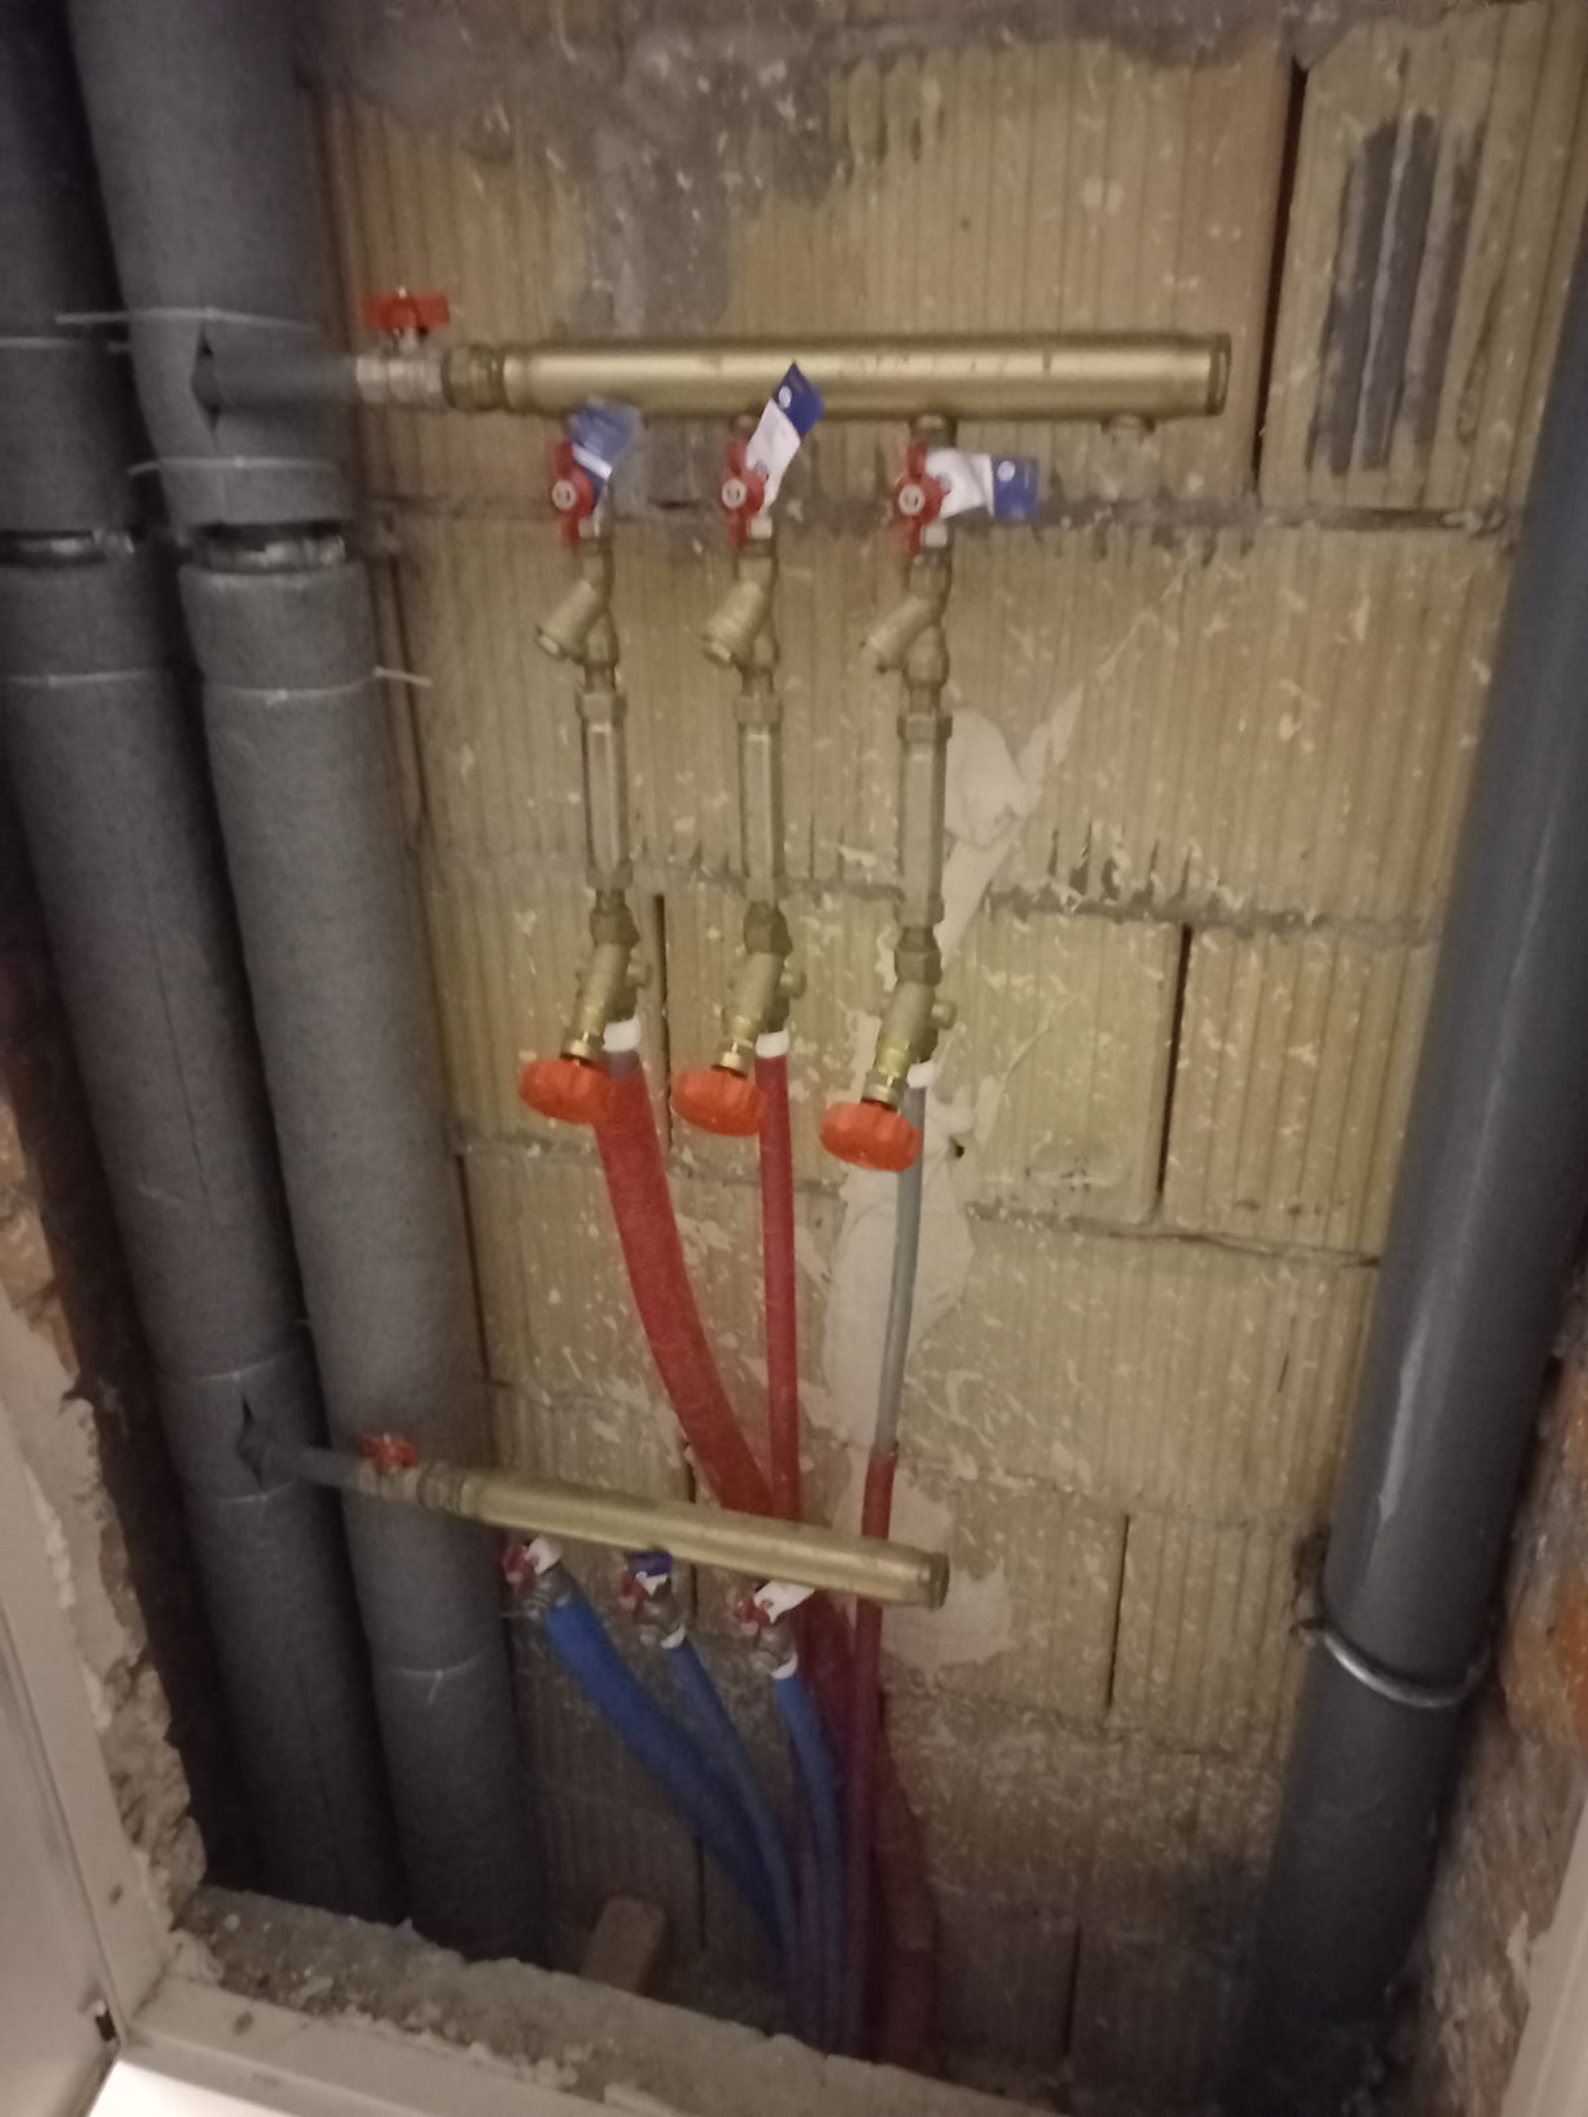

10

2

ПОЖЕЖА

ВИХІД

A yellow rectangular sign with a white border. It features two black arrows pointing in opposite directions (left and right) above the word "ВИХІД" in black capital letters. The sign is mounted on a light-colored wall.