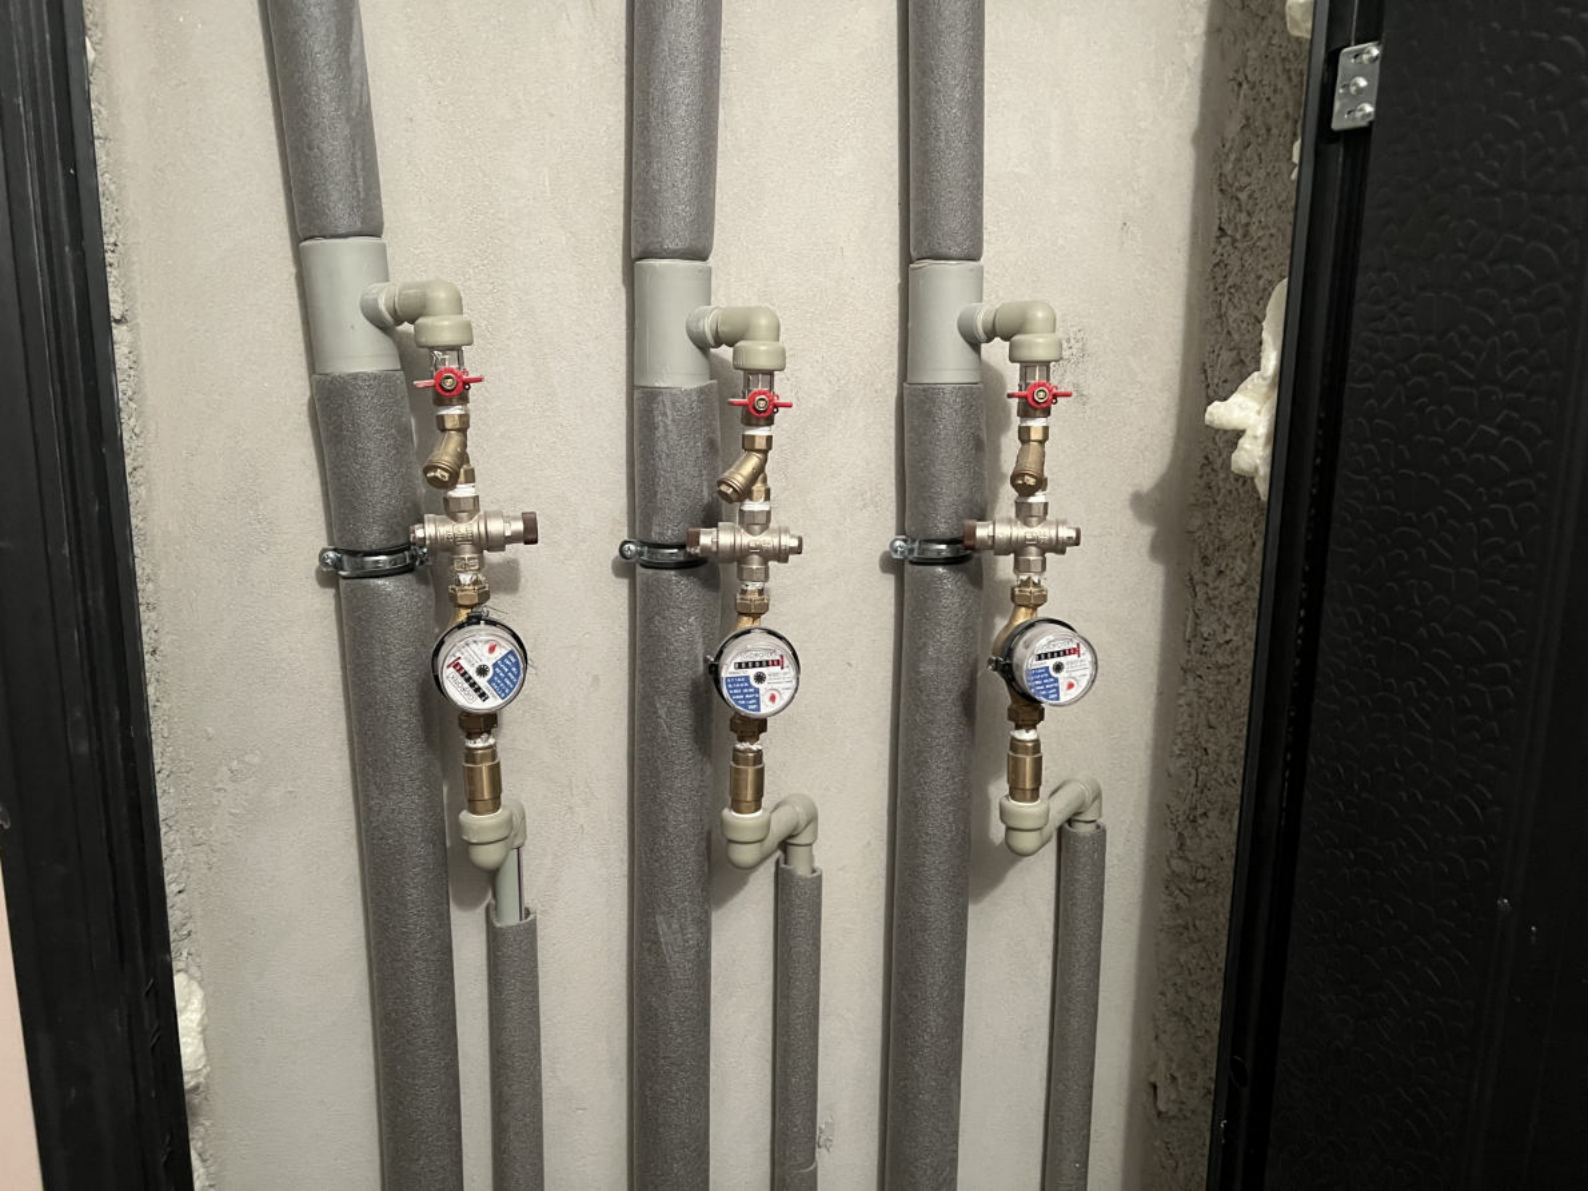

Bottom section of the rack containing a patch panel with orange and blue cables, and a terminal block with a label 'C-100'.

8

9

10

11

ПОЖЕЖА

12

13