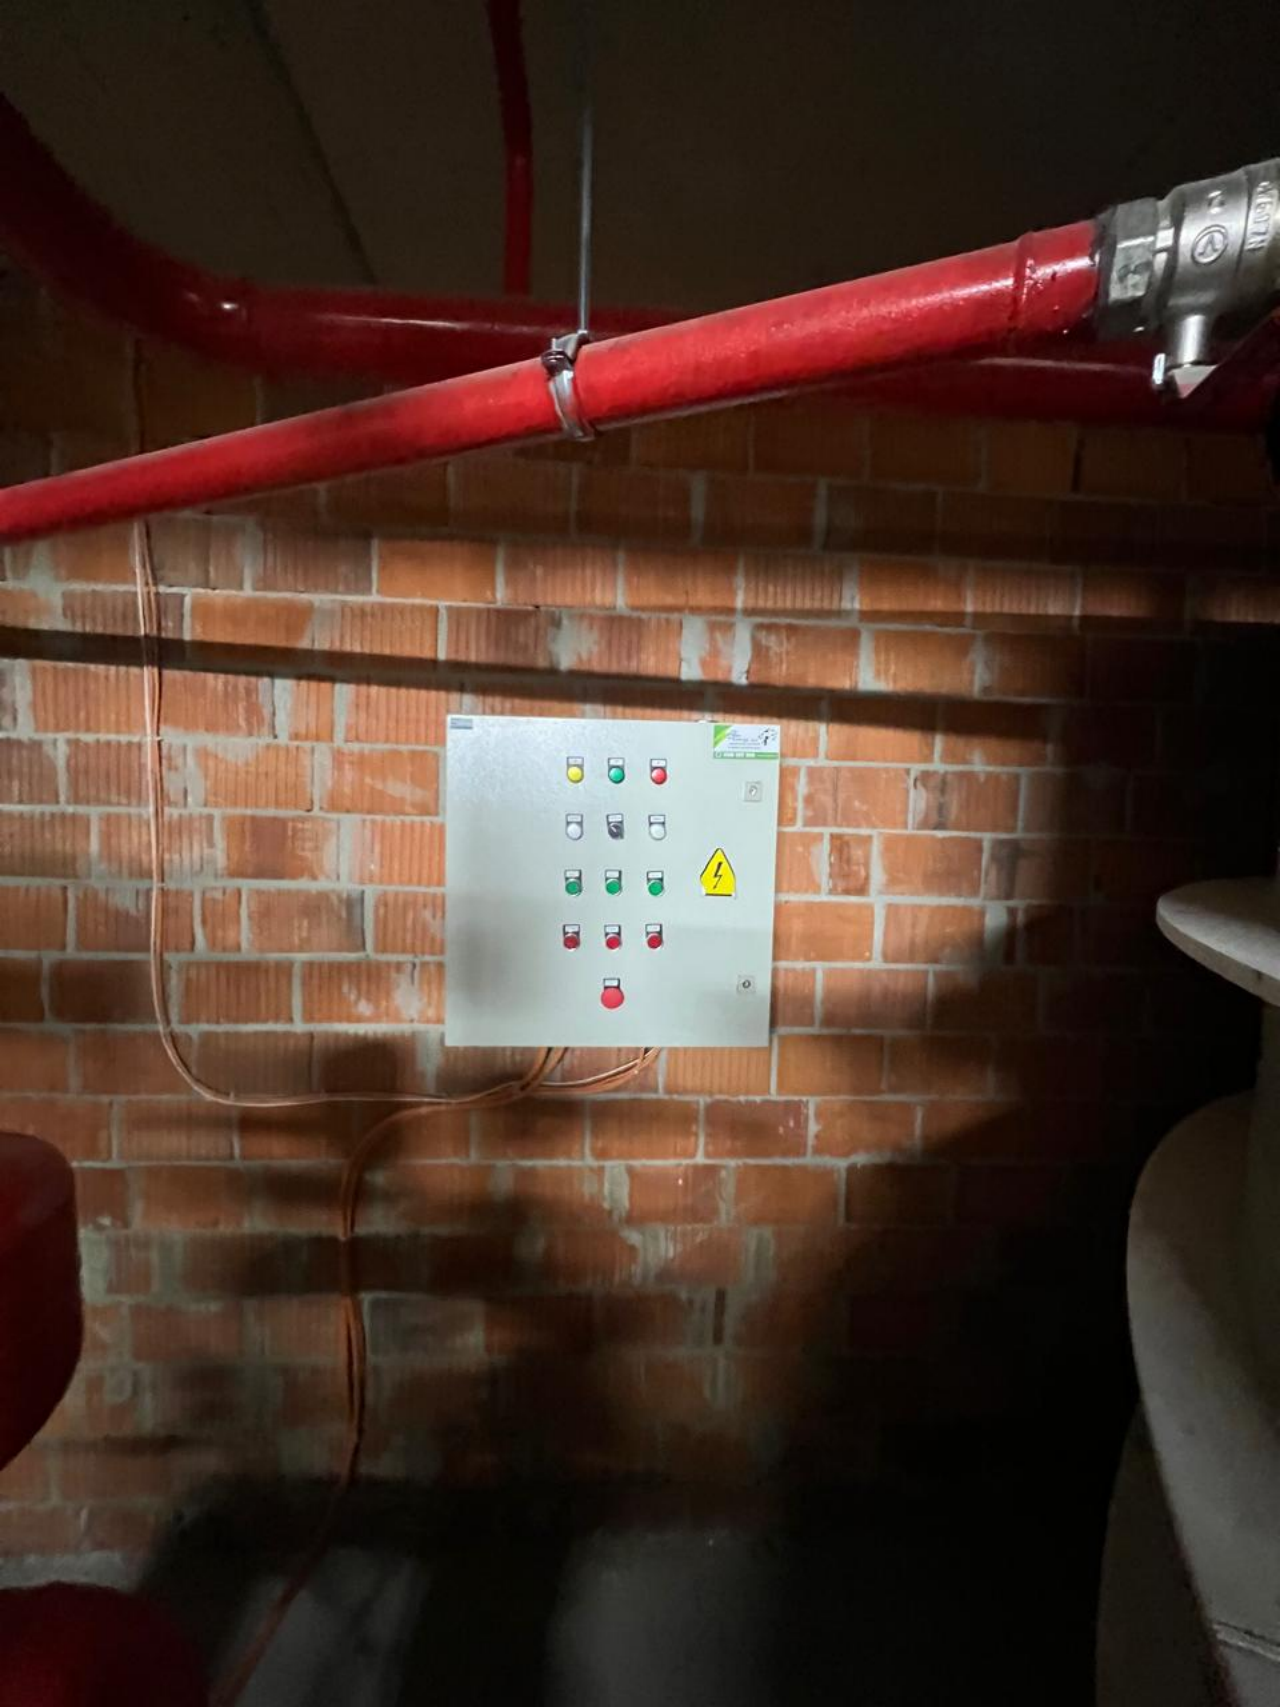

ЕЛЕКТРОЩИТОВА

630-135  
630-135/16  
15-15-1  
-25-

Yellow light	Green light	Red light	Label
White light	White light	White light	Warning symbol
Green light	Green light	Green light	Warning symbol
Red light	Red light	Red light	Warning symbol
Red light			Warning symbol