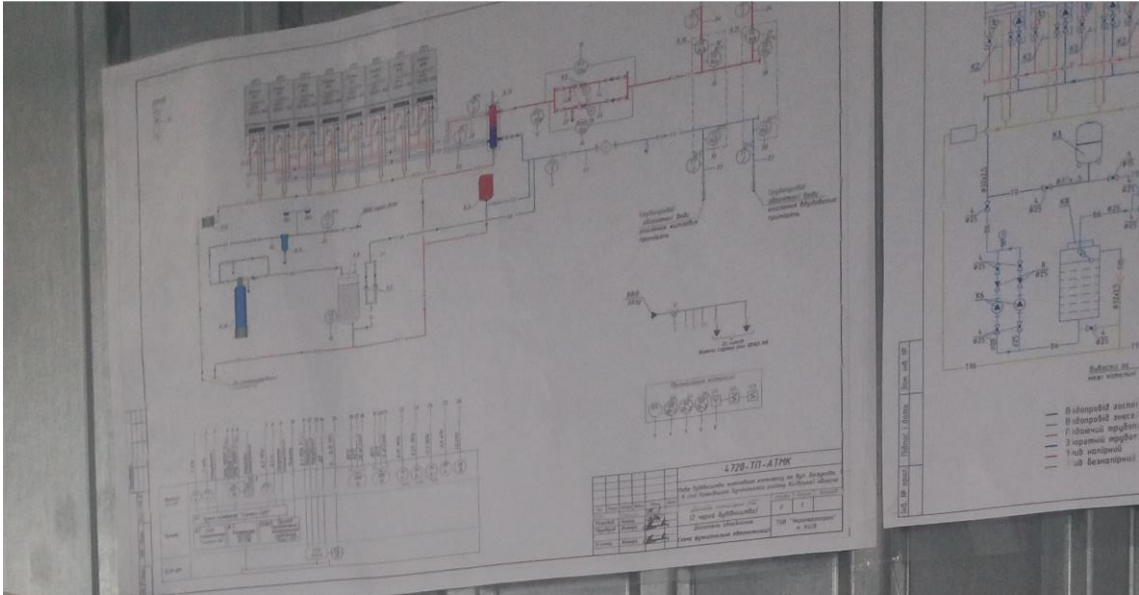

ВИХІД

This is a white control panel with a digital display and a numeric keypad. The display shows '000000'. The keypad has buttons for digits 1-9, 0, and a power button. The brand name 'TIRAS' is visible at the bottom of the panel.