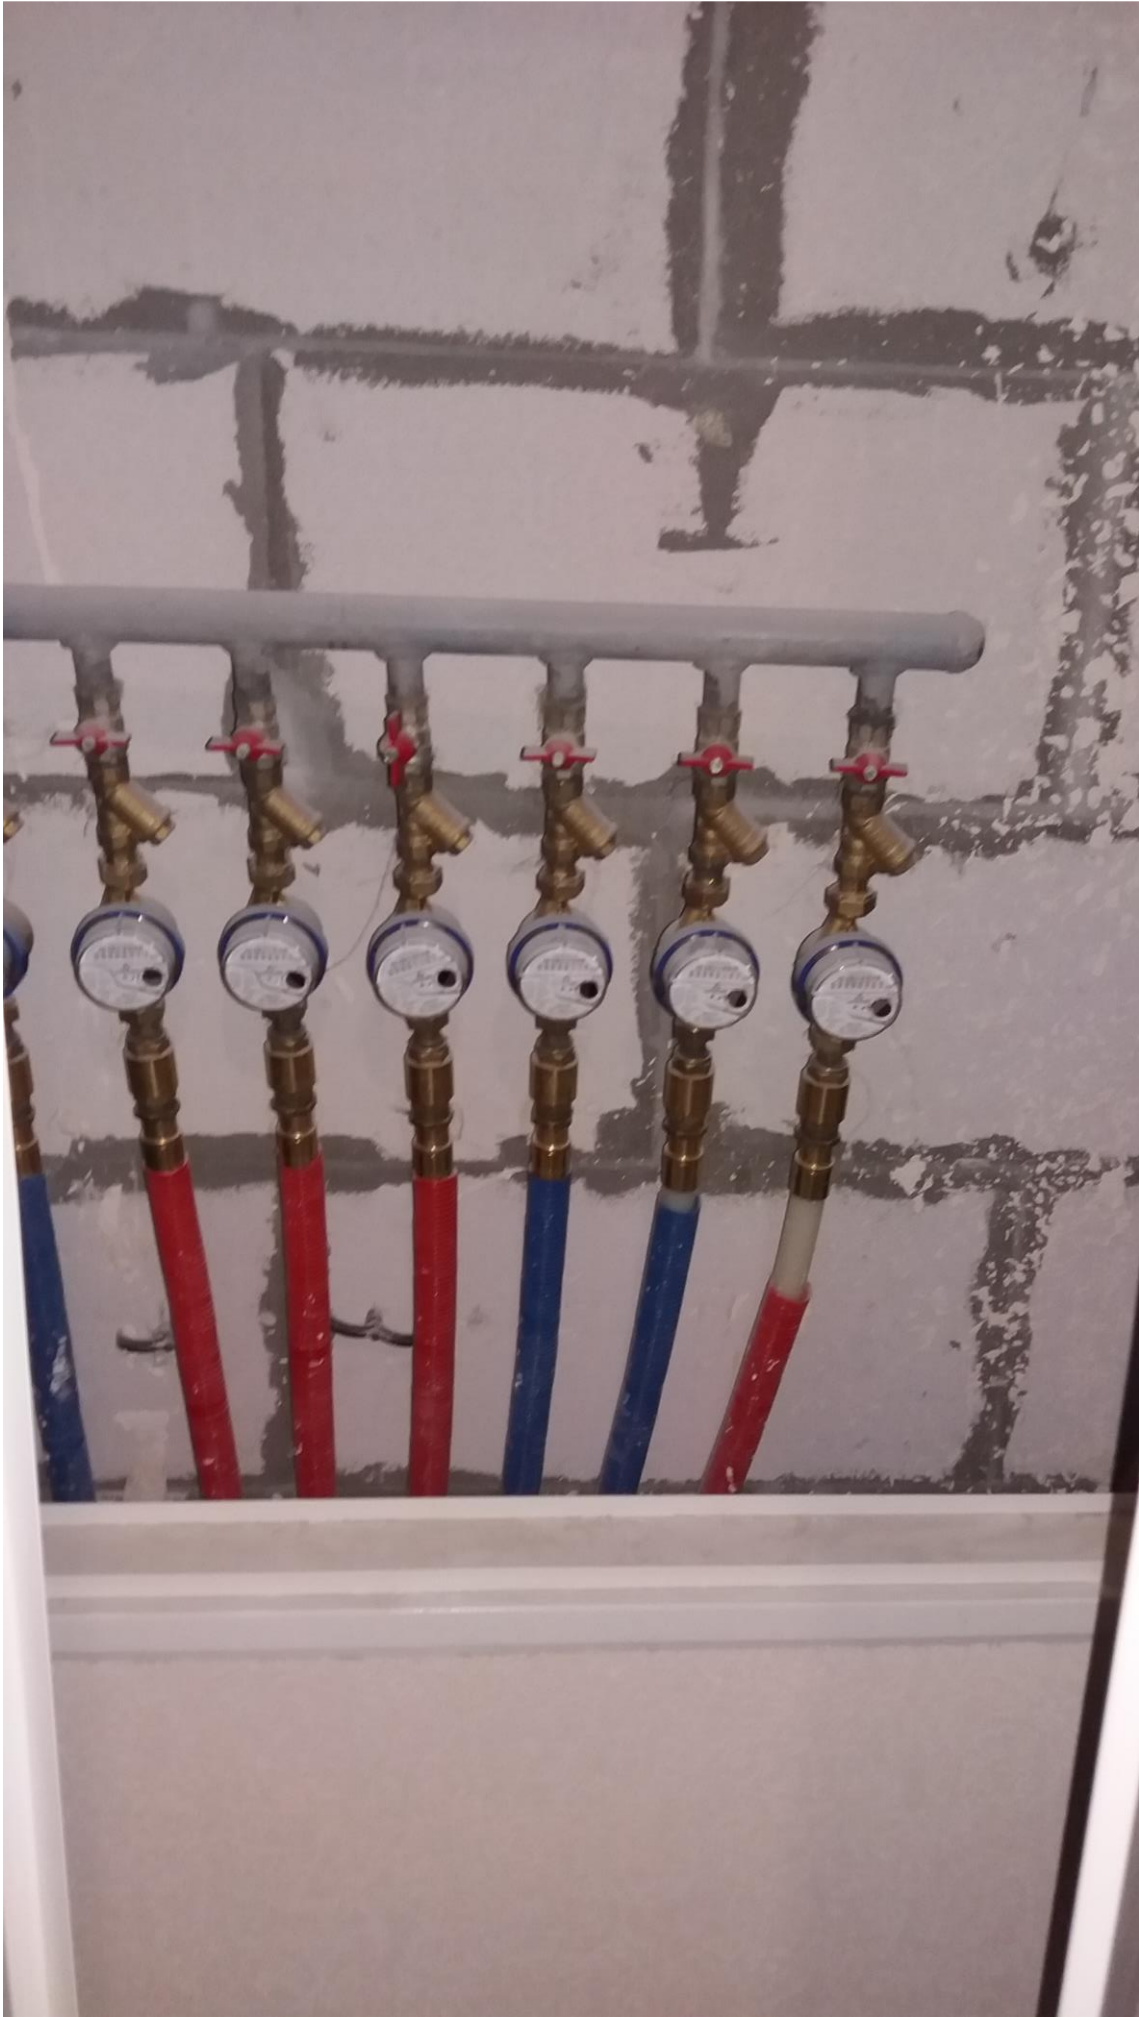

ВИХІД  
EXIT

**ROUND**  
ELECTRIC WATER HEATER

**WIT 100**

ELECTRIFIKASI  
BODHAPRIBAH  
ELECTRIFIED  
SOLARLESS BOILER

- ◆ DIAMOND QUALITY ENAMEL
- ◆ MULTIFUNCTION SAFETY VALVE

3

2

ВИХІД  
EXIT